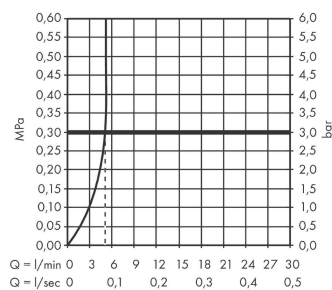

Vivenis

Single lever basin mixer 110 without waste set

Finish: **Matt White** Article Number: **75022700**

Description

product features

- ComfortZone 110
- projection: 146 mm
- spout height: 110 mm
- handle variant: lever handle
- spray type: WaterfallStream
- maximum flow rate at 3 bar: 5 l/min
- ceramic cartridge
- temperature limitation adjustable
- suitable for continuous flow water heaters
- connection type: G 3/8 connections
- connection dimension: DN15
- EU taxonomy: max. 6 l/min - Substantial Contribution (SC) possible

Article Details

Price excl. VAT

248,50 £

Technology

Design awards

reddot winner 2021

Product image

Scale drawing

Flowchart