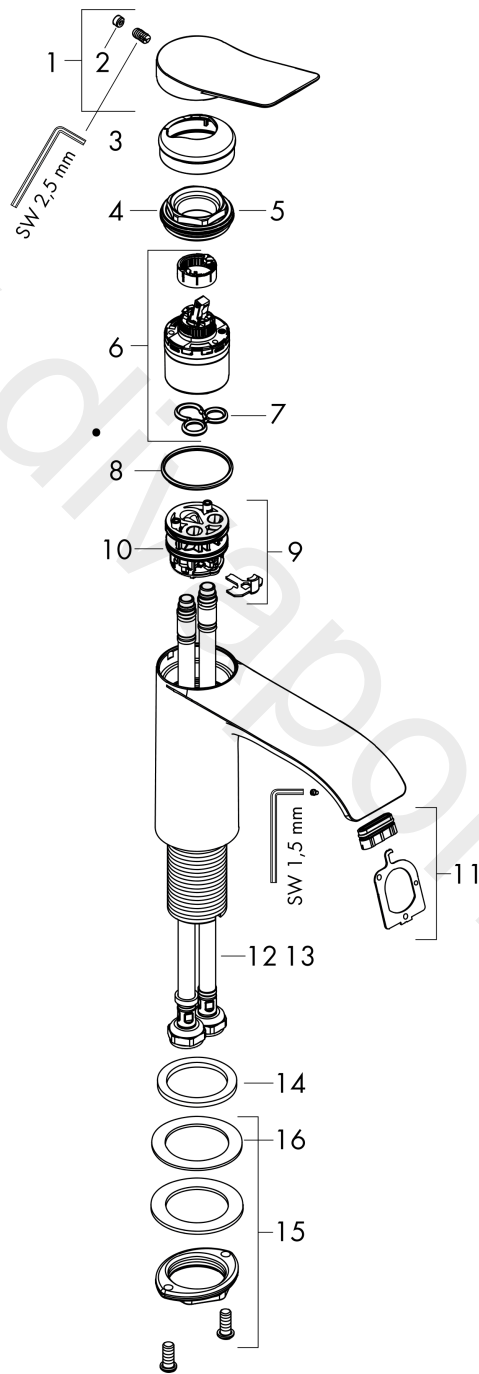

Vivenis

Single lever basin mixer 110 without waste set

Finish: **Matt White** Article Number: **75022700**

Description

product features

- ComfortZone 110
- projection: 146 mm
- spout height: 110 mm
- handle variant: lever handle
- spray type: WaterfallStream
- maximum flow rate at 3 bar: 5 l/min
- ceramic cartridge
- temperature limitation adjustable
- suitable for continuous flow water heaters
- connection type: G 3/8 connections
- connection dimension: DN15
- EU taxonomy: max. 6 l/min - Substantial Contribution (SC) possible

Flowchart

Vivenis
Single lever basin mixer 110 without waste set
 Finish: **Matt White** Article Number: **75022700**

Exploded Drawing

Year of production: >06/21

Vivenis

Single lever basin mixer 110 without waste set

Finish: **Matt White** Article Number: **75022700**

Spare part list

Year of production: >06/21

Pos.	Description	Article Number	Price	PU
1	handle	94277700	£ 96,00	1
2	screw cover	93735700	£ 9,00	1
3	escutcheon	94027700	£ 38,00	1
4	nut	93995000	£ 25,00	1
5	O-ring 35x1,5	92114000	£ 6,10	1
6	cartridge, assy	93897000	£ 79,00	1
7	seal	95008000	£ 9,00	1
8	O-ring 35x2	92604000	£ 6,10	1
9	adapter for cartridge	98750000	£ 13,30	1
10	O-Ring 30x2	98186000	£ 3,30	1
11	spray former	94275000	£ 43,00	1
12	connection hose 450 mm M8x0,75 G3/8	97206000	£ 35,00	1
13	O-ring 6,6x1,6	93019000	£ 3,30	1
14	flat seal	98749000	£ 6,10	1
15	fixing set (Ø 32)	13961000	£ 25,00	1
16	lever collar	97548000	£ 3,30	1
a	fixation extension 35 mm	13898000	£ 79,00	1