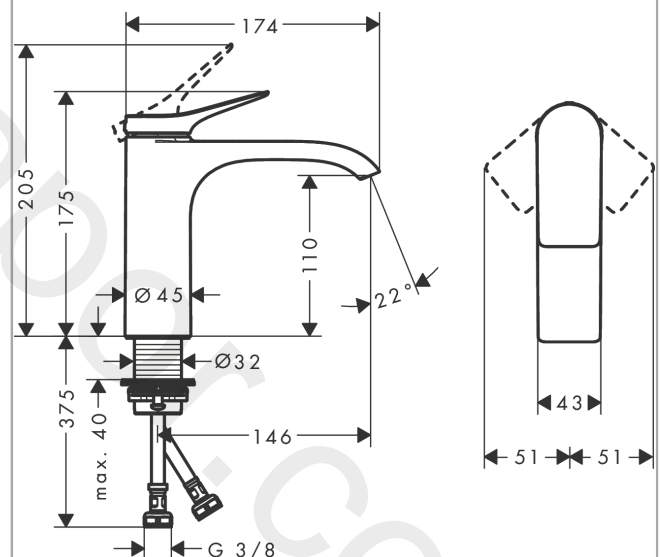

Vivenis

Single lever basin mixer 110 without waste set

Finish: **Matt White** Article Number: **75022700**

Description

product features

- ComfortZone 110
- projection: 146 mm
- spout height: 110 mm
- handle variant: lever handle
- spray type: WaterfallStream
- maximum flow rate at 3 bar: 5 l/min
- ceramic cartridge
- temperature limitation adjustable
- suitable for continuous flow water heaters
- connection type: G 3/8 connections
- connection dimension: DN15
- EU taxonomy: max. 6 l/min - Substantial Contribution (SC) possible

Article Details

Price excl. VAT

248,50 £

Technology

Design awards

reddot winner 2021

Product image

Scale drawing

Flowchart

Vivenis
Single lever basin mixer 110 without waste set
 Finish: **Matt White** Article Number: **75022700**

Exploded Drawing

Year of production: >06/21

Vivenis

Single lever basin mixer 110 without waste set

Finish: **Matt White** Article Number: **75022700**

Spare part list

Year of production: >06/21

Pos.	Description	Article Number	Price	PU
1	handle	94277700	£ 96,00	1
2	screw cover	93735700	£ 9,00	1
3	escutcheon	94027700	£ 38,00	1
4	nut	93995000	£ 25,00	1
5	O-ring 35x1,5	92114000	£ 6,10	1
6	cartridge, assy	93897000	£ 79,00	1
7	seal	95008000	£ 9,00	1
8	O-ring 35x2	92604000	£ 6,10	1
9	adapter for cartridge	98750000	£ 13,30	1
10	O-Ring 30x2	98186000	£ 3,30	1
11	spray former	94275000	£ 43,00	1
12	connection hose 450 mm M8x0,75 G3/8	97206000	£ 35,00	1
13	O-ring 6,6x1,6	93019000	£ 3,30	1
14	flat seal	98749000	£ 6,10	1
15	fixing set (Ø 32)	13961000	£ 25,00	1
16	lever collar	97548000	£ 3,30	1
a	fixation extension 35 mm	13898000	£ 79,00	1