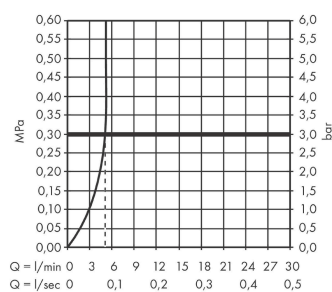

Vivenis

Single lever basin mixer 110 without waste set

Finish: **Matt Black** Article Number: **75022673**

Description

product features

- ComfortZone 110
- projection: 146 mm
- spout height: 110 mm
- handle variant: lever handle
- spray type: WaterfallStream
- maximum flow rate at 3 bar: 5 l/min
- ceramic cartridge
- temperature limitation adjustable
- suitable for continuous flow water heaters
- connection type: G 1/2 connections
- connection dimension: DN15

Technology

Design awards

reddot winner 2021

Product image

Scale drawing

Flowchart