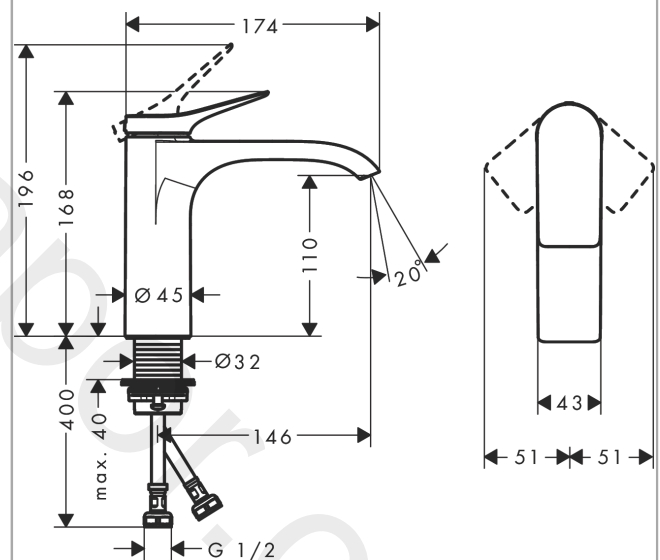

##### product features

- ComfortZone 110
- projection: 146 mm
- spout height: 110 mm
- handle variant: lever handle
- spray type: WaterfallStream
- maximum flow rate at 3 bar: 5 l/min
- ceramic cartridge
- temperature limitation adjustable
- suitable for continuous flow water heaters
- connection type: G 1/2 connections
- connection dimension: DN15

#### Product image

#### Scale drawing