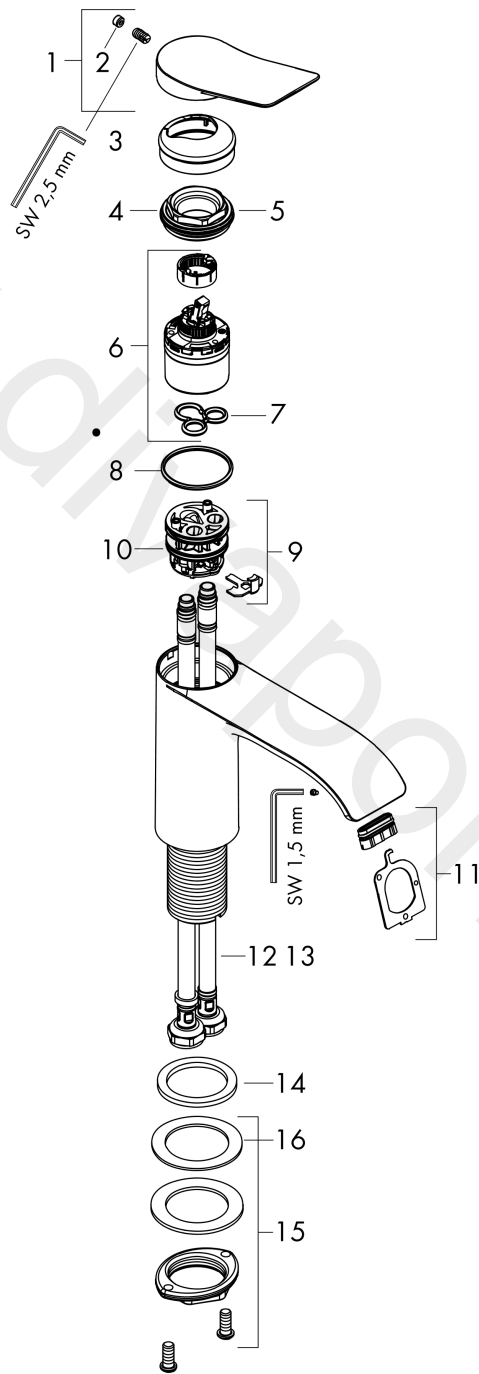

##### product features

- ComfortZone 110
- projection: 146 mm
- spout height: 110 mm
- handle variant: lever handle
- spray type: WaterfallStream
- maximum flow rate at 3 bar: 5 l/min
- ceramic cartridge
- temperature limitation adjustable
- suitable for continuous flow water heaters
- connection type: G 1/2 connections
- connection dimension: DN15

#### Scale drawing

#### Flowchart

**Vivenis**  
**Single lever basin mixer 110 without waste set**  
 Finish: **Matt Black** Article Number: **75022673**

Exploded Drawing

Year of production: >08/21

### Spare part list

Year of production: >08/21

Pos.	Description	Article Number	Price	PU
1	handle	94277670	£ 96,00	1
2	screw cover	93735610	£ 9,00	1
3	escutcheon	94027670	£ 38,00	1
4	nut	93995000	£ 25,00	1
5	O-ring 35x1,5	92114000	£ 6,10	1
6	cartridge, assy	93897000	£ 79,00	1
7	seal	95008000	£ 9,00	1
8	O-ring 35x2	92604000	£ 6,10	1
9	adapter for cartridge	98750000	£ 13,30	1
10	O-Ring 30x2	98186000	£ 3,30	1
11	spray former	94275000	£ 43,00	1
12	connection hose 450 mm M8x0,75 G½	97443000	£ 20,50	1
13	O-ring 6,6x1,6	93019000	£ 3,30	1
14	flat seal	98749000	£ 6,10	1
15	fixing set (Ø 32)	13961000	£ 25,00	1
16	lever collar	97548000	£ 3,30	1
a	fixation extension 35 mm	13898000	£ 79,00	1