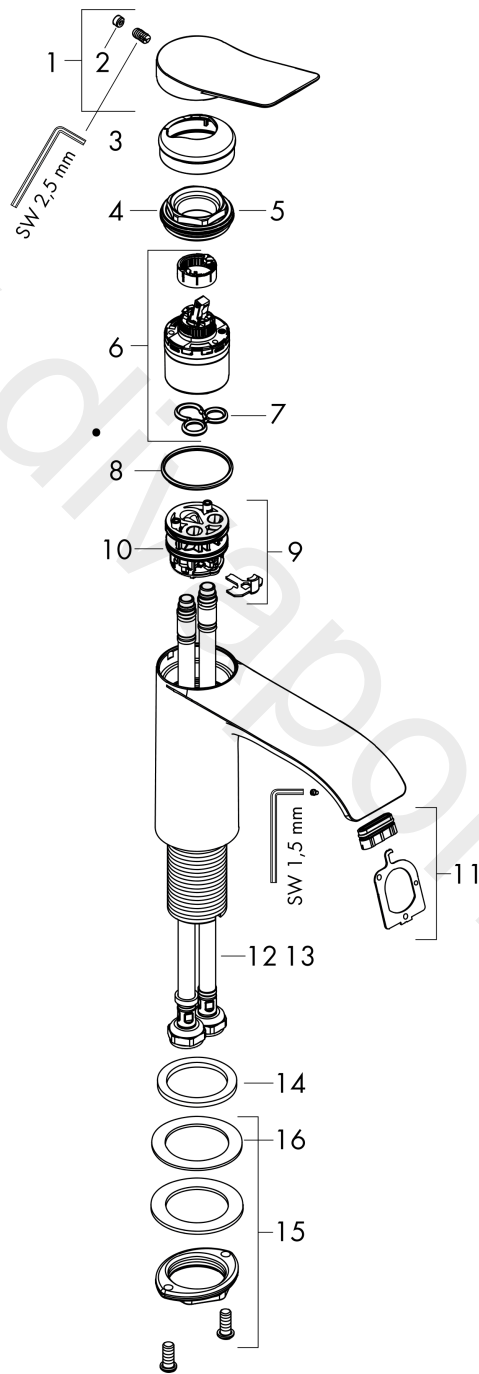

##### product features

- ComfortZone 110
- projection: 146 mm
- spout height: 110 mm
- handle variant: lever handle
- spray type: WaterfallStream
- maximum flow rate at 3 bar: 5 l/min
- ceramic cartridge
- temperature limitation adjustable
- suitable for continuous flow water heaters
- connection type: G 1/2 connections
- connection dimension: DN15

#### Scale drawing

#### Flowchart

**Vivenis**  
**Single lever basin mixer 110 without waste set**  
 Finish: **Chrome** Article Number: **75022003**

**Exploded Drawing**

Year of production: >08/21

#### Spare part list

Year of production: >08/21

Pos.	Description	Article Number	Price	PU
1	handle	94277000	£ 64,00	1
2	screw cover	93735460	£ 9,00	1
3	escutcheon	94027000	£ 25,00	1
4	nut	93995000	£ 25,00	1
5	O-ring 35x1,5	92114000	£ 6,10	1
6	cartridge, assy	93897000	£ 79,00	1
7	seal	95008000	£ 9,00	1
8	O-ring 35x2	92604000	£ 6,10	1
9	adapter for cartridge	98750000	£ 13,30	1
10	O-Ring 30x2	98186000	£ 3,30	1
11	spray former	94275000	£ 43,00	1
12	connection hose 450 mm M8x0,75 G½	97443000	£ 20,50	1
13	O-ring 6,6x1,6	93019000	£ 3,30	1
14	flat seal	98749000	£ 6,10	1
15	fixing set (Ø 32)	13961000	£ 25,00	1
16	lever collar	97548000	£ 3,30	1
a	fixation extension 35 mm	13898000	£ 79,00	1