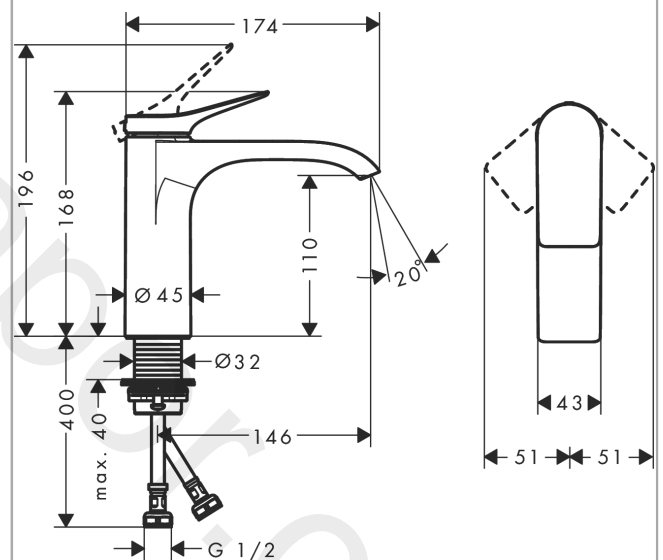

##### product features

- ComfortZone 110
- projection: 146 mm
- spout height: 110 mm
- handle variant: lever handle
- spray type: WaterfallStream
- maximum flow rate at 3 bar: 5 l/min
- ceramic cartridge
- temperature limitation adjustable
- suitable for continuous flow water heaters
- connection type: G 1/2 connections
- connection dimension: DN15

#### Product image

#### Scale drawing