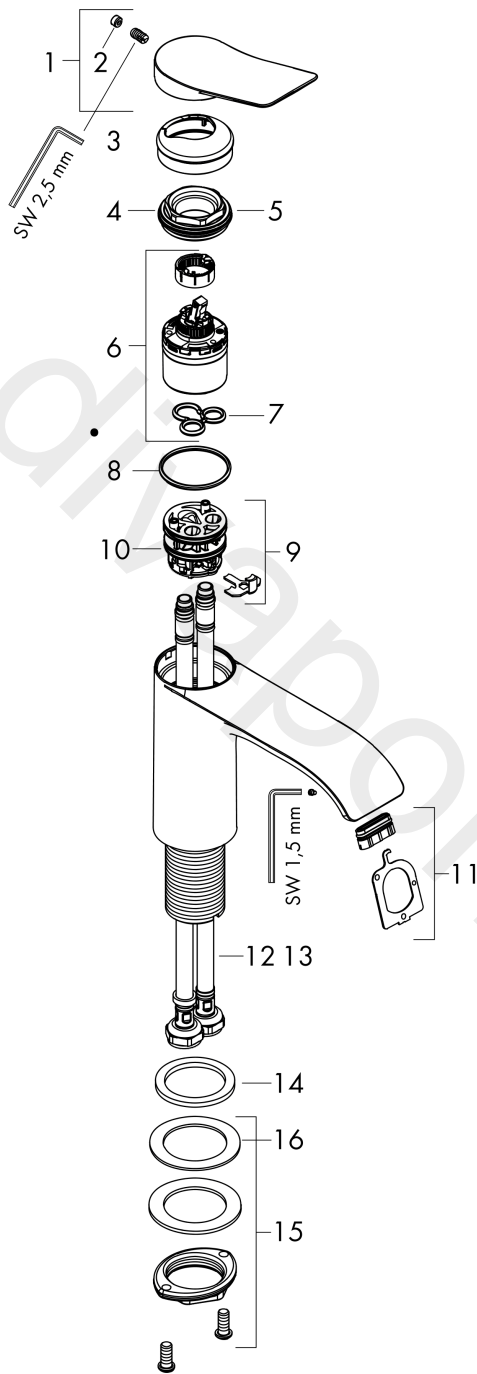

##### product features

- ComfortZone 110
- projection: 146 mm
- spout height: 110 mm
- handle variant: lever handle
- spray type: WaterfallStream
- maximum flow rate at 3 bar: 5 l/min
- ceramic cartridge
- temperature limitation adjustable
- suitable for continuous flow water heaters
- connection type: G 3/8 connections
- connection dimension: DN15
- EU taxonomy: max. 6 l/min - Substantial Contribution (SC) possible

#### Scale drawing

#### Flowchart

**Vivenis**  
**Single lever basin mixer 110 without waste set**  
 Finish: **Chrome** Article Number: **75022000**

**Exploded Drawing**

Year of production: >06/21

### Spare part list

Year of production: >06/21

Pos.	Description	Article Number	Price	PU
1	handle	94277000	£ 64,00	1
2	screw cover	93735460	£ 9,00	1
3	escutcheon	94027000	£ 25,00	1
4	nut	93995000	£ 25,00	1
5	O-ring 35x1,5	92114000	£ 6,10	1
6	cartridge, assy	93897000	£ 79,00	1
7	seal	95008000	£ 9,00	1
8	O-ring 35x2	92604000	£ 6,10	1
9	adapter for cartridge	98750000	£ 13,30	1
10	O-Ring 30x2	98186000	£ 3,30	1
11	spray former	94275000	£ 43,00	1
12	connection hose 450 mm M8x0,75 G3/8	97206000	£ 35,00	1
13	O-ring 6,6x1,6	93019000	£ 3,30	1
14	flat seal	98749000	£ 6,10	1
15	fixing set (Ø 32)	13961000	£ 25,00	1
16	lever collar	97548000	£ 3,30	1
a	fixation extension 35 mm	13898000	£ 79,00	1