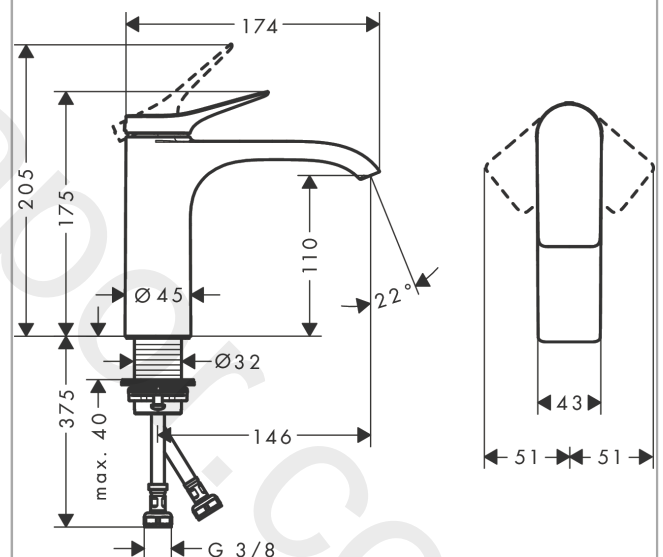

##### product features

- ComfortZone 110
- projection: 146 mm
- spout height: 110 mm
- handle variant: lever handle
- spray type: WaterfallStream
- maximum flow rate at 3 bar: 5 l/min
- ceramic cartridge
- temperature limitation adjustable
- suitable for continuous flow water heaters
- connection type: G 3/8 connections
- connection dimension: DN15
- EU taxonomy: max. 6 l/min - Substantial Contribution (SC) possible

#### Product image

#### Scale drawing