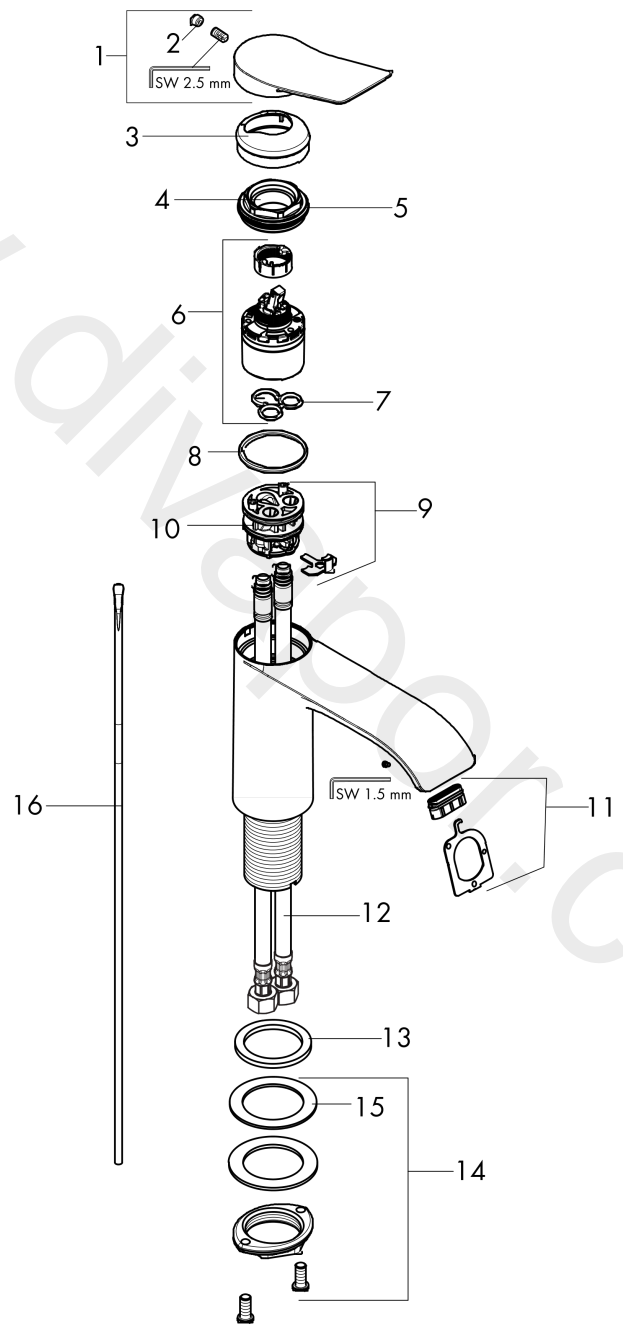

Vivenis**Single lever basin mixer 110 with pop-up waste set**Finish: **Brushed Nickel** Article Number: **75020821****Description****product features**

- consists of: single lever basin mixer, waste set
- ComfortZone 110
- projection: 146 mm
- handle variant: lever handle
- spray type: WaterfallStream
- maximum flow rate at 3 bar: 4,5 l/min
- ceramic cartridge
- temperature limitation adjustable
- suitable for continuous flow water heaters
- pop-up waste set G 1
- connection type: G ½ compression
- connection dimension: DN15

Technology**Design awards**

reddot winner 2021

**Product image**

Vivenis
Single lever basin mixer 110 with pop-up waste set
 Finish: **Brushed Nickel** Article Number: **75020821**

Exploded Drawing

Year of production: >11/21

Vivenis**Single lever basin mixer 110 with pop-up waste set**Finish: **Brushed Nickel** Article Number: **75020821****Spare part list**

Year of production: >11/21

Pos.	Description	Article Number	Price	PU
1	handle	94277820	£ 96,00	1
2	screw cover	93735460	£ 9,00	1
3	escutcheon	94027820	£ 38,00	1
4	nut	93995000	£ 25,00	1
5	O-ring 35x1,5	92114000	£ 6,10	1
6	cartridge, assy	93897000	£ 79,00	1
7	seal	95008000	£ 9,00	1
8	O-ring 35x2	92604000	£ 6,10	1
9	adapter for cartridge	98750000	£ 13,30	1
10	O-Ring 30x2	98186000	£ 3,30	1
11	spray former	94275001	£ 64,00	1
12	connection hose 23½" M8x0,75 3/8"	96556001	-	1
13	flat seal	98749000	£ 6,10	1
14	fixing set (Ø 32)	13961000	£ 25,00	1
15	lever collar	97548000	£ 3,30	1
16	pull rod	96657820	£ 35,00	1
a	lever arm 340mm (ball-Ø12mm)	96324000	£ 25,00	1
b	pop up waste	88509820	-	1