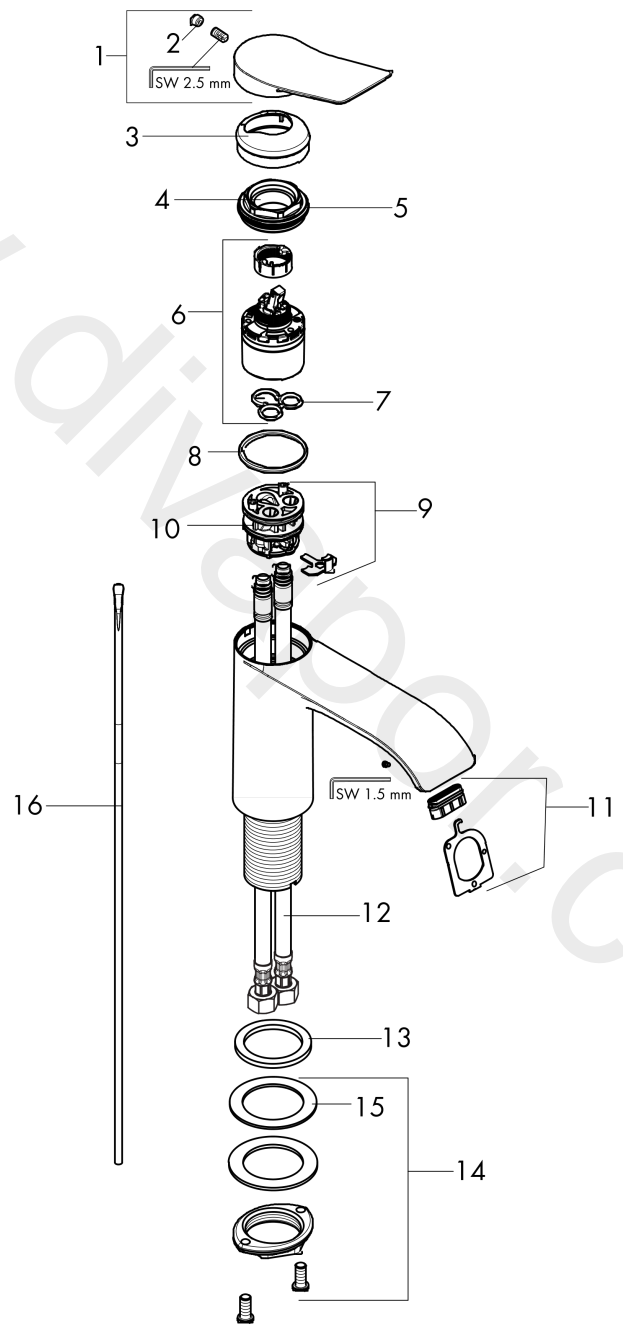

**Vivenis****Single lever basin mixer 110 with pop-up waste set**Finish: **Matt White** Article Number: **75020701****Description****product features**

- consists of: single lever basin mixer, waste set
- ComfortZone 110
- projection: 146 mm
- handle variant: lever handle
- spray type: WaterfallStream
- maximum flow rate at 3 bar: 4,5 l/min
- ceramic cartridge
- temperature limitation adjustable
- suitable for continuous flow water heaters
- pop-up waste set G 1
- connection type: G ½ compression
- connection dimension: DN15

**Technology****Design awards**

reddot winner 2021

**Product image**

**Vivenis**  
**Single lever basin mixer 110 with pop-up waste set**  
 Finish: **Matt White** Article Number: **75020701**

**Exploded Drawing**

Year of production: >11/21

**Vivenis****Single lever basin mixer 110 with pop-up waste set**Finish: **Matt White** Article Number: **75020701****Spare part list**

Year of production: &gt;11/21

Pos.	Description	Article Number	Price	PU
1	handle	94277700	£ 96,00	1
2	screw cover	93735700	£ 9,00	1
3	escutcheon	94027700	£ 38,00	1
4	nut	93995000	£ 25,00	1
5	O-ring 35x1,5	92114000	£ 6,10	1
6	cartridge, assy	93897000	£ 79,00	1
7	seal	95008000	£ 9,00	1
8	O-ring 35x2	92604000	£ 6,10	1
9	adapter for cartridge	98750000	£ 13,30	1
10	O-Ring 30x2	98186000	£ 3,30	1
11	spray former	94275001	£ 64,00	1
12	connection hose 23½" M8x0,75 3/8"	96556001	-	1
13	flat seal	98749000	£ 6,10	1
14	fixing set (Ø 32)	13961000	£ 25,00	1
15	lever collar	97548000	£ 3,30	1
16	pull rod	96657700	£ 19,80	1
a	lever arm 340mm (ball-Ø12mm)	96324000	£ 25,00	1