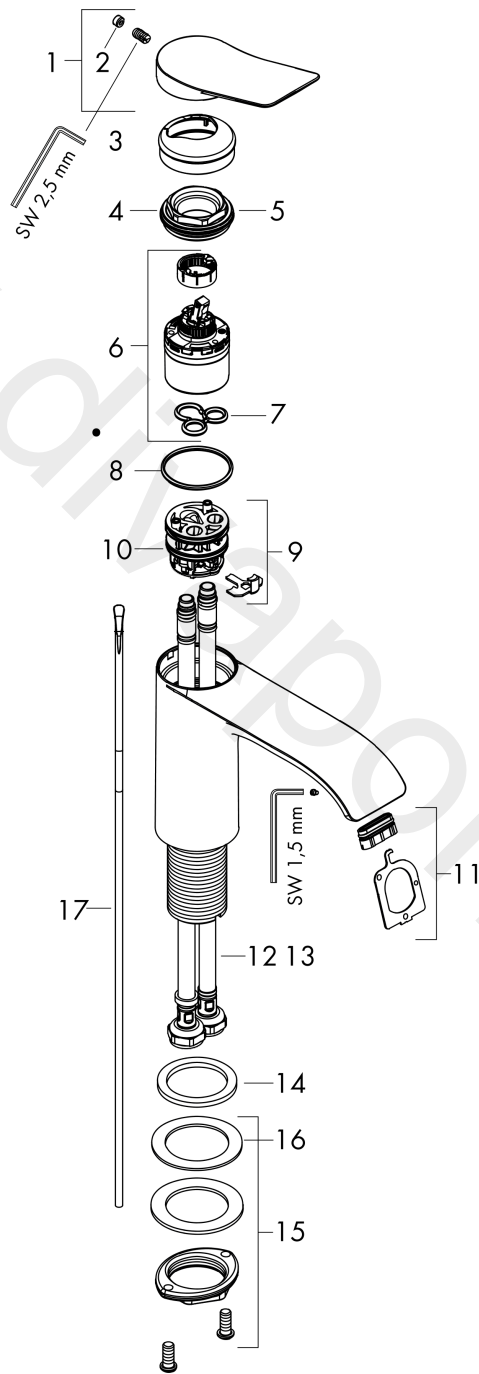

Vivenis

Single lever basin mixer 110 with pop-up waste set

Finish: **Matt White** Article Number: **75020700**

Description

product features

- consists of: single lever basin mixer, waste set
- ComfortZone 110
- projection: 146 mm
- spout height: 110 mm
- handle variant: lever handle
- spray type: WaterfallStream
- maximum flow rate at 3 bar: 5 l/min
- ceramic cartridge
- temperature limitation adjustable
- suitable for continuous flow water heaters
- pop-up waste set G 1¼
- material waste set: metal
- connection type: G ¾ connections
- connection dimension: DN15
- EU taxonomy: max. 6 l/min - Substantial Contribution (SC) possible

Vivenis

Single lever basin mixer 110 with pop-up waste set

Finish: **Matt White** Article Number: **75020700**

Flowchart

www.divapor.com

Vivenis
Single lever basin mixer 110 with pop-up waste set
 Finish: **Matt White** Article Number: **75020700**

Exploded Drawing

Year of production: >06/21

Vivenis

Single lever basin mixer 110 with pop-up waste set

Finish: **Matt White** Article Number: **75020700**

Spare part list

Year of production: >06/21

Pos.	Description	Article Number	Price	PU
1	handle	94277700	£ 96,00	1
2	screw cover	93735700	£ 9,00	1
3	escutcheon	94027700	£ 38,00	1
4	nut	93995000	£ 25,00	1
5	O-ring 35x1,5	92114000	£ 6,10	1
6	cartridge, assy	93897000	£ 79,00	1
7	seal	95008000	£ 9,00	1
8	O-ring 35x2	92604000	£ 6,10	1
9	adapter for cartridge	98750000	£ 13,30	1
10	O-Ring 30x2	98186000	£ 3,30	1
11	spray former	94275000	£ 43,00	1
12	connection hose 450 mm M8x0,75 G3/8	97206000	£ 35,00	1
13	O-ring 6,6x1,6	93019000	£ 3,30	1
14	flat seal	98749000	£ 6,10	1
15	fixing set (Ø 32)	13961000	£ 25,00	1
16	lever collar	97548000	£ 3,30	1
17	pull rod	96657000	£ 13,30	1
a	pop up waste	94139700	£ 163,00	1
b	fixation extension 35 mm	13898000	£ 79,00	1