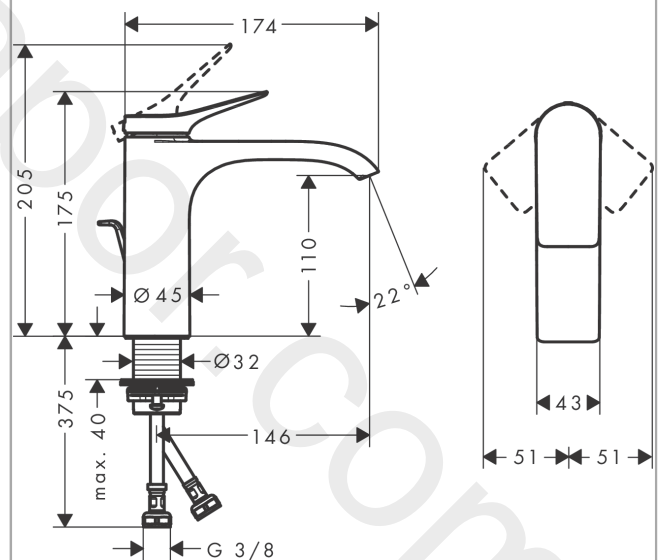

Vivenis

Single lever basin mixer 110 with pop-up waste set

Finish: **Matt White** Article Number: **75020700**

Description

product features

- consists of: single lever basin mixer, waste set
- ComfortZone 110
- projection: 146 mm
- spout height: 110 mm
- handle variant: lever handle
- spray type: WaterfallStream
- maximum flow rate at 3 bar: 5 l/min
- ceramic cartridge
- temperature limitation adjustable
- suitable for continuous flow water heaters
- pop-up waste set G 1¼
- material waste set: metal
- connection type: G ¾ connections
- connection dimension: DN15
- EU taxonomy: max. 6 l/min - Substantial Contribution (SC) possible

Article Details

Price excl. VAT

260,20 £

Technology

Design awards

reddot winner 2021

Product image

Scale drawing

Vivenis

Single lever basin mixer 110 with pop-up waste set

Finish: **Matt White** Article Number: **75020700**

Flowchart

www.divapor.com

Vivenis
Single lever basin mixer 110 with pop-up waste set
 Finish: **Matt White** Article Number: **75020700**

Exploded Drawing

Year of production: >06/21

Vivenis

Single lever basin mixer 110 with pop-up waste set

Finish: **Matt White** Article Number: **75020700**

Spare part list

Year of production: >06/21

Pos.	Description	Article Number	Price	PU
1	handle	94277700	£ 96,00	1
2	screw cover	93735700	£ 9,00	1
3	escutcheon	94027700	£ 38,00	1
4	nut	93995000	£ 25,00	1
5	O-ring 35x1,5	92114000	£ 6,10	1
6	cartridge, assy	93897000	£ 79,00	1
7	seal	95008000	£ 9,00	1
8	O-ring 35x2	92604000	£ 6,10	1
9	adapter for cartridge	98750000	£ 13,30	1
10	O-Ring 30x2	98186000	£ 3,30	1
11	spray former	94275000	£ 43,00	1
12	connection hose 450 mm M8x0,75 G3/8	97206000	£ 35,00	1
13	O-ring 6,6x1,6	93019000	£ 3,30	1
14	flat seal	98749000	£ 6,10	1
15	fixing set (Ø 32)	13961000	£ 25,00	1
16	lever collar	97548000	£ 3,30	1
17	pull rod	96657000	£ 13,30	1
a	pop up waste	94139700	£ 163,00	1
b	fixation extension 35 mm	13898000	£ 79,00	1