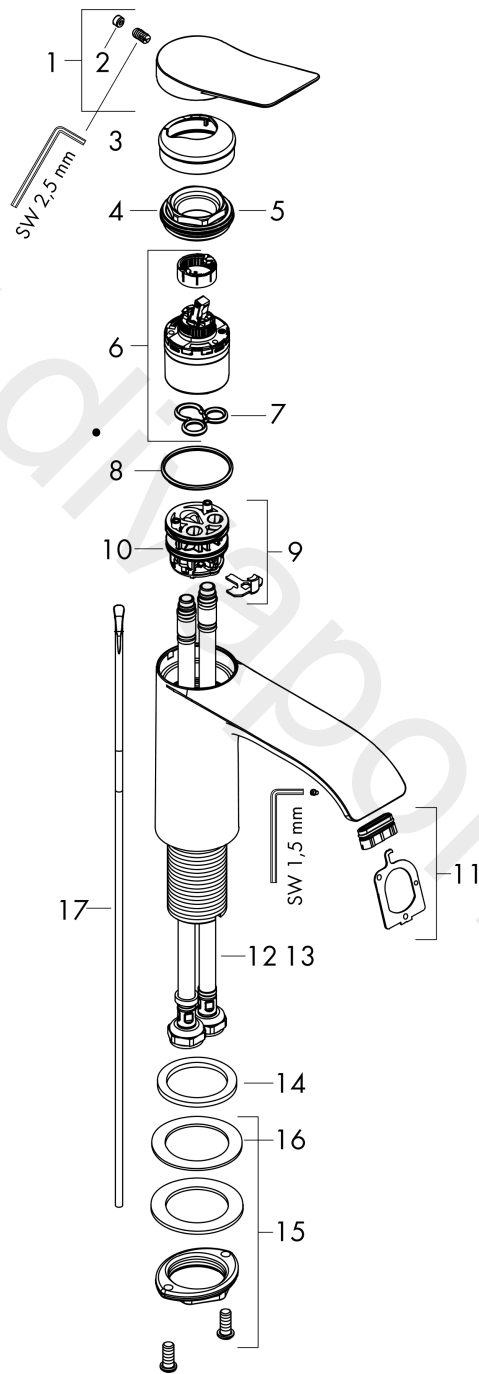

Vivenis

Single lever basin mixer 110 with pop-up waste set

Finish: **Matt Black** Article Number: **75020677**

Description

product features

- consists of: single lever basin mixer, waste set
- ComfortZone 110
- projection: 146 mm
- spout height: 110 mm
- handle variant: lever handle
- spray type: WaterfallStream
- maximum flow rate at 3 bar: 5 l/min
- ceramic cartridge
- temperature limitation adjustable
- suitable for continuous flow water heaters
- pop-up waste set G 1¼
- material waste set: metal
- connection type: G ½ connections
- connection dimension: DN15

Technology

Design awards

reddot winner 2021

Product image

Scale drawing

Vivenis

Single lever basin mixer 110 with pop-up waste set

Finish: **Matt Black** Article Number: **75020677**

Flowchart

Vivenis
Single lever basin mixer 110 with pop-up waste set
 Finish: **Matt Black** Article Number: **75020677**

Exploded Drawing

Year of production: >08/21

Vivenis**Single lever basin mixer 110 with pop-up waste set**Finish: **Matt Black** Article Number: **75020677****Spare part list**

Year of production: >08/21

Pos.	Description	Article Number	Price	PU
1	handle	94277670	£ 96,00	1
2	screw cover	93735610	£ 9,00	1
3	escutcheon	94027670	£ 38,00	1
4	nut	93995000	£ 25,00	1
5	O-ring 35x1,5	92114000	£ 6,10	1
6	cartridge, assy	93897000	£ 79,00	1
7	seal	95008000	£ 9,00	1
8	O-ring 35x2	92604000	£ 6,10	1
9	adapter for cartridge	98750000	£ 13,30	1
10	O-Ring 30x2	98186000	£ 3,30	1
11	spray former	94275000	£ 43,00	1
12	connection hose 450 mm M8x0,75 G½	97443000	£ 20,50	1
13	O-ring 6,6x1,6	93019000	£ 3,30	1
14	flat seal	98749000	£ 6,10	1
15	fixing set (Ø 32)	13961000	£ 25,00	1
16	lever collar	97548000	£ 3,30	1
17	pull rod	96657670	£ 19,80	1
a	fixation extension 35 mm	13898000	£ 79,00	1