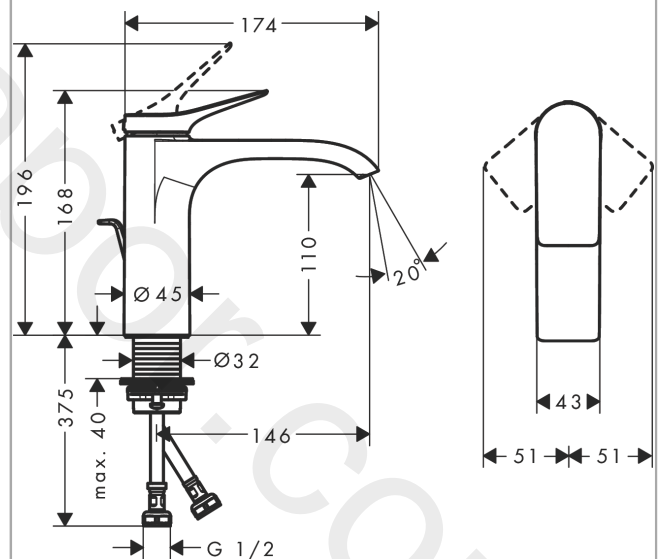

Vivenis

Single lever basin mixer 110 with pop-up waste set

Finish: **Matt Black** Article Number: **75020677**

Description

product features

- consists of: single lever basin mixer, waste set
- ComfortZone 110
- projection: 146 mm
- spout height: 110 mm
- handle variant: lever handle
- spray type: WaterfallStream
- maximum flow rate at 3 bar: 5 l/min
- ceramic cartridge
- temperature limitation adjustable
- suitable for continuous flow water heaters
- pop-up waste set G 1¼
- material waste set: metal
- connection type: G ½ connections
- connection dimension: DN15

Technology

Design awards

reddot winner 2021

Product image

Scale drawing

Vivenis

Single lever basin mixer 110 with pop-up waste set

Finish: **Matt Black** Article Number: **75020677**

Flowchart

Vivenis
Single lever basin mixer 110 with pop-up waste set
 Finish: **Matt Black** Article Number: **75020677**

Exploded Drawing

Year of production: >08/21

Vivenis**Single lever basin mixer 110 with pop-up waste set**Finish: **Matt Black** Article Number: **75020677****Spare part list**

Year of production: >08/21

Pos.	Description	Article Number	Price	PU
1	handle	94277670	£ 96,00	1
2	screw cover	93735610	£ 9,00	1
3	escutcheon	94027670	£ 38,00	1
4	nut	93995000	£ 25,00	1
5	O-ring 35x1,5	92114000	£ 6,10	1
6	cartridge, assy	93897000	£ 79,00	1
7	seal	95008000	£ 9,00	1
8	O-ring 35x2	92604000	£ 6,10	1
9	adapter for cartridge	98750000	£ 13,30	1
10	O-Ring 30x2	98186000	£ 3,30	1
11	spray former	94275000	£ 43,00	1
12	connection hose 450 mm M8x0,75 G½	97443000	£ 20,50	1
13	O-ring 6,6x1,6	93019000	£ 3,30	1
14	flat seal	98749000	£ 6,10	1
15	fixing set (Ø 32)	13961000	£ 25,00	1
16	lever collar	97548000	£ 3,30	1
17	pull rod	96657670	£ 19,80	1
a	fixation extension 35 mm	13898000	£ 79,00	1