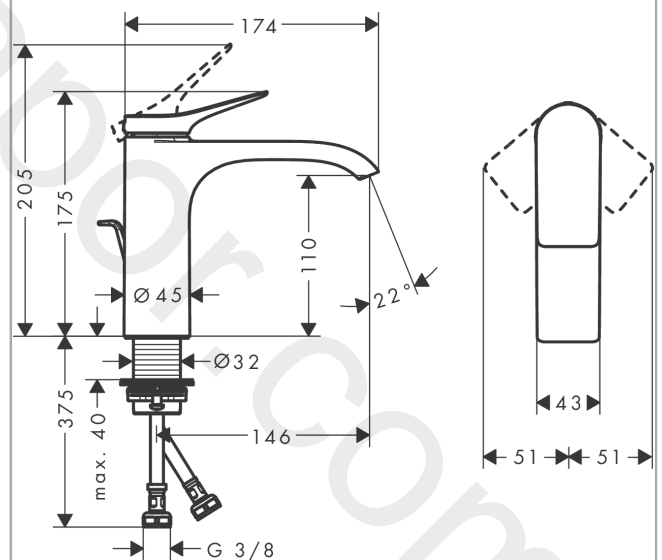

Scale drawing