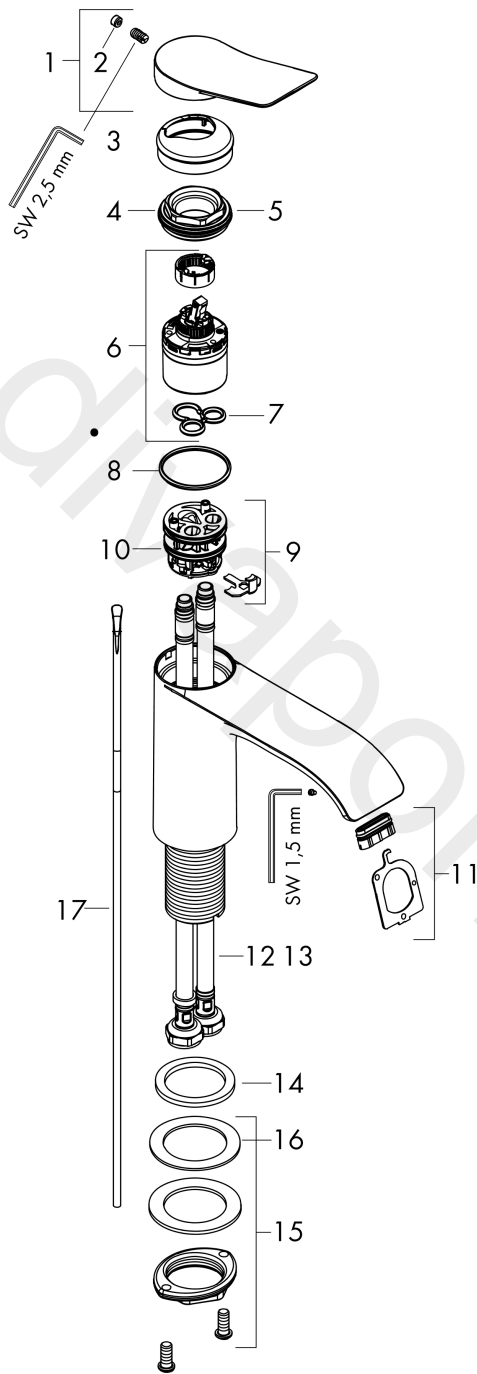

##### product features

- consists of: single lever basin mixer, waste set
- ComfortZone 110
- projection: 146 mm
- spout height: 110 mm
- handle variant: lever handle
- spray type: WaterfallStream
- maximum flow rate at 3 bar: 5 l/min
- ceramic cartridge
- temperature limitation adjustable
- suitable for continuous flow water heaters
- pop-up waste set G 1¼
- material waste set: metal
- connection type: G ¾ connections
- connection dimension: DN15
- EU taxonomy: max. 6 l/min - Substantial Contribution (SC) possible

#### Scale drawing

**Vivenis**

**Single lever basin mixer 110 with pop-up waste set**

Finish: **Matt Black** Article Number: **75020670**

**Flowchart**

**Vivenis**  
**Single lever basin mixer 110 with pop-up waste set**  
 Finish: **Matt Black** Article Number: **75020670**

Exploded Drawing

Year of production: >06/21

### Spare part list

Year of production: >06/21

Pos.	Description	Article Number	Price	PU
1	handle	94277670	£ 96,00	1
2	screw cover	93735610	£ 9,00	1
3	escutcheon	94027670	£ 38,00	1
4	nut	93995000	£ 25,00	1
5	O-ring 35x1,5	92114000	£ 6,10	1
6	cartridge, assy	93897000	£ 79,00	1
7	seal	95008000	£ 9,00	1
8	O-ring 35x2	92604000	£ 6,10	1
9	adapter for cartridge	98750000	£ 13,30	1
10	O-Ring 30x2	98186000	£ 3,30	1
11	spray former	94275000	£ 43,00	1
12	connection hose 450 mm M8x0,75 G3/8	97206000	£ 35,00	1
13	O-ring 6,6x1,6	93019000	£ 3,30	1
14	flat seal	98749000	£ 6,10	1
15	fixing set (Ø 32)	13961000	£ 25,00	1
16	lever collar	97548000	£ 3,30	1
17	pull rod	96657670	£ 19,80	1
a	pop up waste	94139670	£ 163,00	1
b	fixation extension 35 mm	13898000	£ 79,00	1