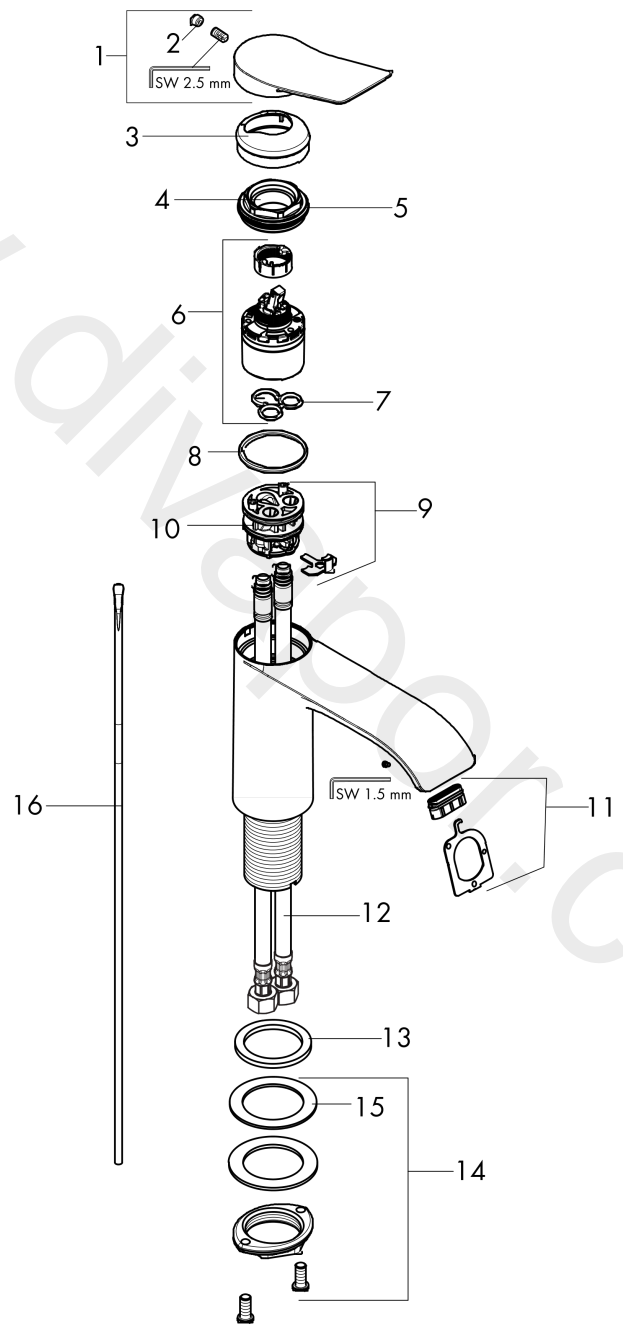

Vivenis**Single lever basin mixer 110 with pop-up waste set**Finish: **Chrome** Article Number: **75020001****Description****product features**

- consists of: single lever basin mixer, waste set
- ComfortZone 110
- projection: 146 mm
- handle variant: lever handle
- spray type: WaterfallStream
- maximum flow rate at 3 bar: 4,5 l/min
- ceramic cartridge
- temperature limitation adjustable
- suitable for continuous flow water heaters
- pop-up waste set G 1
- connection type: G ½ compression
- connection dimension: DN15

Technology**Design awards**

reddot winner 2021

**Product image**

Vivenis
Single lever basin mixer 110 with pop-up waste set
 Finish: **Chrome** Article Number: **75020001**

Exploded Drawing

Year of production: >11/21

Vivenis**Single lever basin mixer 110 with pop-up waste set**Finish: **Chrome** Article Number: **75020001****Spare part list**

Year of production: >11/21

Pos.	Description	Article Number	Price	PU
1	handle	94277000	£ 64,00	1
2	screw cover	93735460	£ 9,00	1
3	escutcheon	94027000	£ 25,00	1
4	nut	93995000	£ 25,00	1
5	O-ring 35x1,5	92114000	£ 6,10	1
6	cartridge, assy	93897000	£ 79,00	1
7	seal	95008000	£ 9,00	1
8	O-ring 35x2	92604000	£ 6,10	1
9	adapter for cartridge	98750000	£ 13,30	1
10	O-Ring 30x2	98186000	£ 3,30	1
11	spray former	94275001	£ 64,00	1
12	connection hose 23½" M8x0,75 3/8"	96556001	-	1
13	flat seal	98749000	£ 6,10	1
14	fixing set (Ø 32)	13961000	£ 25,00	1
15	lever collar	97548000	£ 3,30	1
16	pull rod	96657000	£ 13,30	1
a	lever arm 340mm (ball-Ø12mm)	96324000	£ 25,00	1
b	pop up waste	88509000	-	1