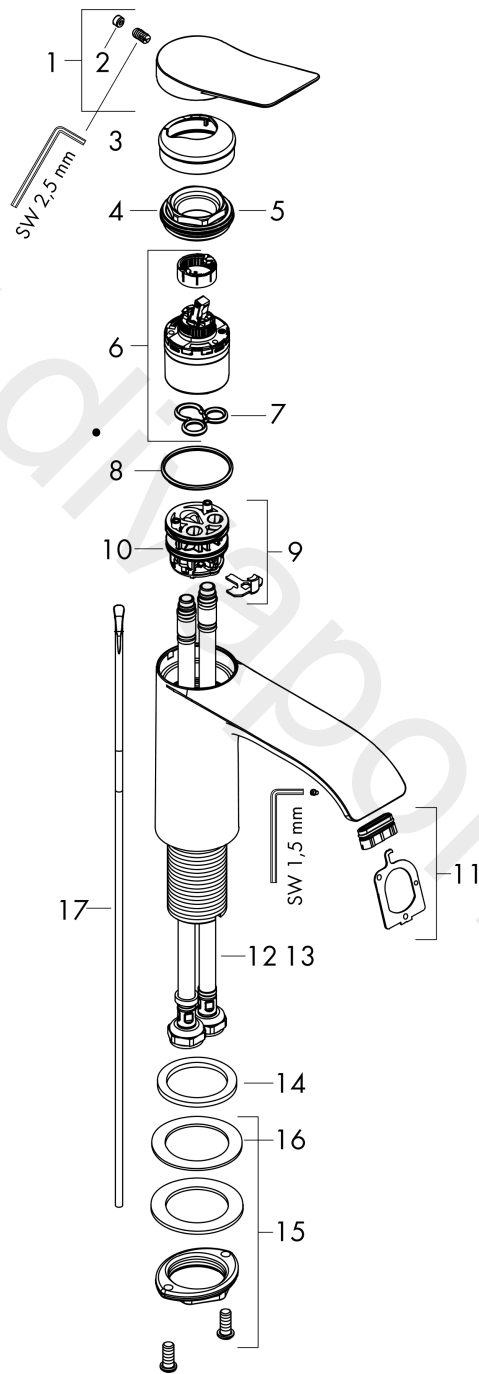

Vivenis

Single lever basin mixer 110 with pop-up waste set

Finish: **Chrome** Article Number: **75020000**

Description

product features

- consists of: single lever basin mixer, waste set
- ComfortZone 110
- projection: 146 mm
- spout height: 110 mm
- handle variant: lever handle
- spray type: WaterfallStream
- maximum flow rate at 3 bar: 5 l/min
- ceramic cartridge
- temperature limitation adjustable
- suitable for continuous flow water heaters
- pop-up waste set G 1¼
- material waste set: metal
- connection type: G ¾ connections
- connection dimension: DN15
- EU taxonomy: max. 6 l/min - Substantial Contribution (SC) possible

Article Details

Price excl. VAT

185,83 £

Technology

Design awards

reddot winner 2021

Product image

Scale drawing

Vivenis

Single lever basin mixer 110 with pop-up waste set

Finish: **Chrome** Article Number: **75020000**

Flowchart

Vivenis
Single lever basin mixer 110 with pop-up waste set
 Finish: **Chrome** Article Number: **75020000**

Exploded Drawing

Year of production: >06/21

Vivenis**Single lever basin mixer 110 with pop-up waste set**Finish: **Chrome** Article Number: **75020000****Spare part list**

Year of production: >06/21

Pos.	Description	Article Number	Price	PU
1	handle	94277000	£ 64,00	1
2	screw cover	93735460	£ 9,00	1
3	escutcheon	94027000	£ 25,00	1
4	nut	93995000	£ 25,00	1
5	O-ring 35x1,5	92114000	£ 6,10	1
6	cartridge, assy	93897000	£ 79,00	1
7	seal	95008000	£ 9,00	1
8	O-ring 35x2	92604000	£ 6,10	1
9	adapter for cartridge	98750000	£ 13,30	1
10	O-Ring 30x2	98186000	£ 3,30	1
11	spray former	94275000	£ 43,00	1
12	connection hose 450 mm M8x0,75 G3/8	97206000	£ 35,00	1
13	O-ring 6,6x1,6	93019000	£ 3,30	1
14	flat seal	98749000	£ 6,10	1
15	fixing set (Ø 32)	13961000	£ 25,00	1
16	lever collar	97548000	£ 3,30	1
17	pull rod	96657000	£ 13,30	1
a	pop up waste	94139000	£ 96,00	1
b	fixation extension 35 mm	13898000	£ 79,00	1