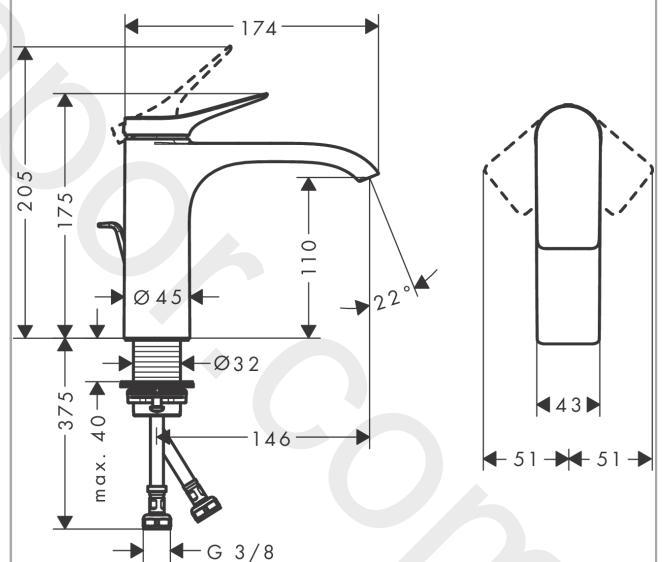

Vivenis

Single lever basin mixer 110 with pop-up waste set

Finish: **Chrome** Article Number: **75020000**

Description

product features

- consists of: single lever basin mixer, waste set
- ComfortZone 110
- projection: 146 mm
- spout height: 110 mm
- handle variant: lever handle
- spray type: WaterfallStream
- maximum flow rate at 3 bar: 5 l/min
- ceramic cartridge
- temperature limitation adjustable
- suitable for continuous flow water heaters
- pop-up waste set G 1¼
- material waste set: metal
- connection type: G ¾ connections
- connection dimension: DN15
- EU taxonomy: max. 6 l/min - Substantial Contribution (SC) possible

Article Details

Price excl. VAT

185,83 £

Technology

Design awards

reddot winner 2021

Product image

Scale drawing

Vivenis

Single lever basin mixer 110 with pop-up waste set

Finish: **Chrome** Article Number: **75020000**

Flowchart

Vivenis
Single lever basin mixer 110 with pop-up waste set
 Finish: **Chrome** Article Number: **75020000**

Exploded Drawing

Year of production: >06/21

Vivenis**Single lever basin mixer 110 with pop-up waste set**Finish: **Chrome** Article Number: **75020000****Spare part list**

Year of production: >06/21

Pos.	Description	Article Number	Price	PU
1	handle	94277000	£ 64,00	1
2	screw cover	93735460	£ 9,00	1
3	escutcheon	94027000	£ 25,00	1
4	nut	93995000	£ 25,00	1
5	O-ring 35x1,5	92114000	£ 6,10	1
6	cartridge, assy	93897000	£ 79,00	1
7	seal	95008000	£ 9,00	1
8	O-ring 35x2	92604000	£ 6,10	1
9	adapter for cartridge	98750000	£ 13,30	1
10	O-Ring 30x2	98186000	£ 3,30	1
11	spray former	94275000	£ 43,00	1
12	connection hose 450 mm M8x0,75 G3/8	97206000	£ 35,00	1
13	O-ring 6,6x1,6	93019000	£ 3,30	1
14	flat seal	98749000	£ 6,10	1
15	fixing set (Ø 32)	13961000	£ 25,00	1
16	lever collar	97548000	£ 3,30	1
17	pull rod	96657000	£ 13,30	1
a	pop up waste	94139000	£ 96,00	1
b	fixation extension 35 mm	13898000	£ 79,00	1