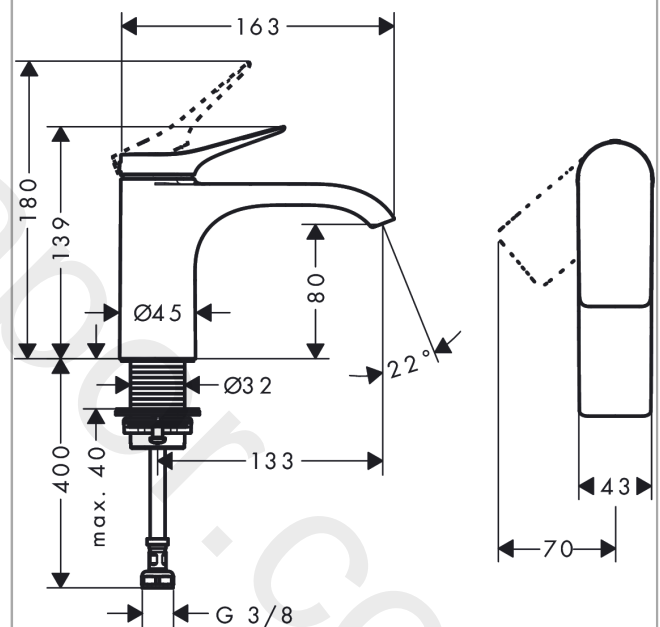

Vivenis

Pillar tap 80 with lever handle for cold water or pre-adjusted water without waste set

Finish: **Chrome** Article Number: **75013000**

Description

product features

- ComfortZone 80
- projection: 133 mm
- spout height: 94 mm
- handle variant: lever handle
- spray type: WaterfallStream
- maximum flow rate at 3 bar: 5 l/min
- ceramic cartridge
- for cold water connection
- connection type: G 3/8 connection hose
- connection dimension: DN15
- EU taxonomy: max. 6 l/min - Substantial Contribution (SC) possible

Scale drawing

Flowchart

Vivenis

Pillar tap 80 with lever handle for cold water or pre-adjusted water without waste set

Finish: **Chrome** Article Number: **75013000**

Exploded Drawing

Year of production: >06/21

Vivenis

Pillar tap 80 with lever handle for cold water or pre-adjusted water without waste set

Finish: **Chrome** Article Number: **75013000**

Spare part list

Year of production: >06/21

Pos.	Description	Article Number	Price	PU
1	handle	94288000	£ 51,00	1
2	screw cover	93735460	£ 9,00	1
3	escutcheon	94027000	£ 25,00	1
4	nut	93995000	£ 25,00	1
5	O-ring 35x1,5	92114000	£ 6,10	1
6	cartridge, assy	93897000	£ 79,00	1
7	seal	95008000	£ 9,00	1
8	O-ring 35x2	92604000	£ 6,10	1
9	adapter for cartridge	95966000	£ 79,00	1
10	O-Ring 30x2	98186000	£ 3,30	1
11	spray former	94275000	£ 43,00	1
12	connection hose 450 mm M8x0,75 G3/8	97206000	£ 35,00	1
13	O-ring 6,6x1,6	93019000	£ 3,30	1
14	flat seal	98749000	£ 6,10	1
15	fixing set (Ø 32)	13961000	£ 25,00	1
16	lever collar	97548000	£ 3,30	1
a	fixation extension 35 mm	13898000	£ 79,00	1