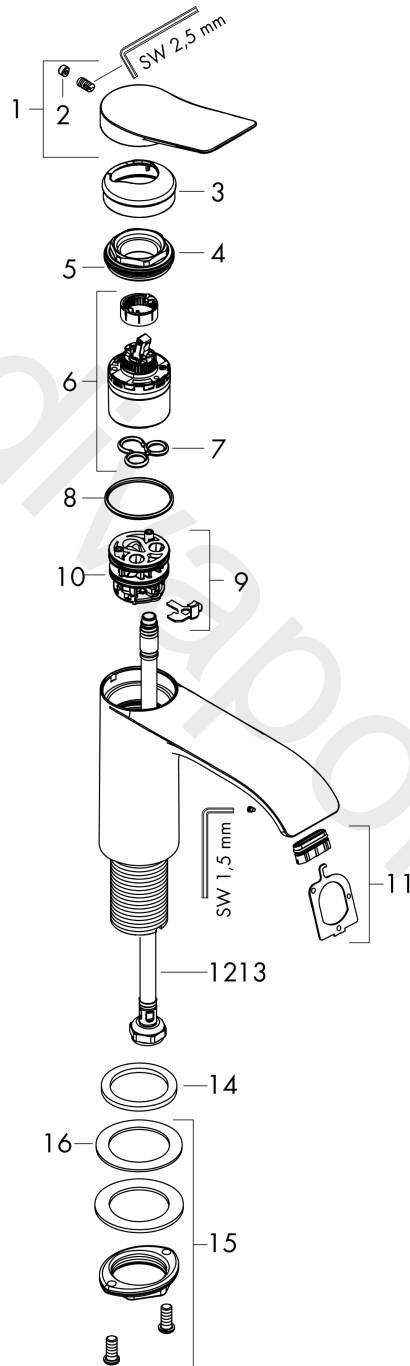

Vivenis

Pillar tap 80 with lever handle for cold water or pre-adjusted water without waste set

Finish: **Chrome** Article Number: **75013000**

Description

product features

- ComfortZone 80
- projection: 133 mm
- spout height: 94 mm
- handle variant: lever handle
- spray type: WaterfallStream
- maximum flow rate at 3 bar: 5 l/min
- ceramic cartridge
- for cold water connection
- connection type: G 3/8 connection hose
- connection dimension: DN15
- EU taxonomy: max. 6 l/min - Substantial Contribution (SC) possible

Scale drawing

Flowchart

Vivenis

Pillar tap 80 with lever handle for cold water or pre-adjusted water without waste set

Finish: **Chrome** Article Number: **75013000**

Exploded Drawing

Year of production: >06/21

Vivenis

Pillar tap 80 with lever handle for cold water or pre-adjusted water without waste set

Finish: **Chrome** Article Number: **75013000**

Spare part list

Year of production: >06/21

Pos.	Description	Article Number	Price	PU
1	handle	94288000	£ 51,00	1
2	screw cover	93735460	£ 9,00	1
3	escutcheon	94027000	£ 25,00	1
4	nut	93995000	£ 25,00	1
5	O-ring 35x1,5	92114000	£ 6,10	1
6	cartridge, assy	93897000	£ 79,00	1
7	seal	95008000	£ 9,00	1
8	O-ring 35x2	92604000	£ 6,10	1
9	adapter for cartridge	95966000	£ 79,00	1
10	O-Ring 30x2	98186000	£ 3,30	1
11	spray former	94275000	£ 43,00	1
12	connection hose 450 mm M8x0,75 G3/8	97206000	£ 35,00	1
13	O-ring 6,6x1,6	93019000	£ 3,30	1
14	flat seal	98749000	£ 6,10	1
15	fixing set (Ø 32)	13961000	£ 25,00	1
16	lever collar	97548000	£ 3,30	1
a	fixation extension 35 mm	13898000	£ 79,00	1