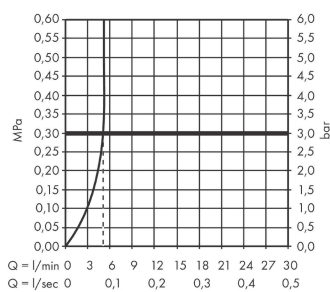

Vivenis

Pillar tap 80 with lever handle for cold water or pre-adjusted water without waste set

Finish: **Chrome** Article Number: **75013000**

Description

product features

- ComfortZone 80
- projection: 133 mm
- spout height: 94 mm
- handle variant: lever handle
- spray type: WaterfallStream
- maximum flow rate at 3 bar: 5 l/min
- ceramic cartridge
- for cold water connection
- connection type: G 3/8 connection hose
- connection dimension: DN15
- EU taxonomy: max. 6 l/min - Substantial Contribution (SC) possible

Scale drawing

Flowchart

Vivenis

Pillar tap 80 with lever handle for cold water or pre-adjusted water without waste set

Finish: **Chrome** Article Number: **75013000**

Exploded Drawing

Year of production: >06/21