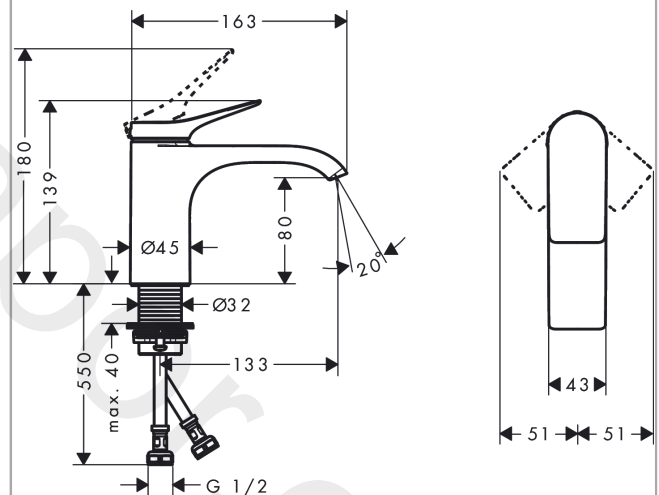

Vivenis

Single lever basin mixer 80 without waste set

Finish: **Matt White** Article Number: **75012703**

Description

product features

- ComfortZone 80
- projection: 133 mm
- spout height: 80 mm
- handle variant: lever handle
- spray type: WaterfallStream
- maximum flow rate at 3 bar: 5 l/min
- ceramic cartridge
- temperature limitation adjustable
- suitable for continuous flow water heaters
- connection type: G 1/2 connections
- connection dimension: DN15

Technology

Design awards

reddot winner 2021

GERMAN DESIGN AWARD WINNER 2022

Product image

Scale drawing

Flowchart

Vivenis
Single lever basin mixer 80 without waste set
 Finish: **Matt White** Article Number: **75012703**

Exploded Drawing

Year of production: >08/21

Vivenis**Single lever basin mixer 80 without waste set**Finish: **Matt White** Article Number: **75012703****Spare part list**

Year of production: >08/21

Pos.	Description	Article Number	Price	PU
1	handle	94277000	£ 64,00	1
2	screw cover	93735460	£ 9,00	1
3	escutcheon	94027000	£ 25,00	1
4	nut	93995000	£ 25,00	1
5	O-ring 35x1,5	92114000	£ 6,10	1
6	cartridge, assy	93897000	£ 79,00	1
7	seal	95008000	£ 9,00	1
8	O-ring 35x2	92604000	£ 6,10	1
9	adapter for cartridge	98750000	£ 13,30	1
10	O-Ring 30x2	98186000	£ 3,30	1
11	spray former	94275000	£ 43,00	1
12	connection hose 450 mm M8x0,75 G½	97443000	£ 20,50	1
13	O-ring 6,6x1,6	93019000	£ 3,30	1
14	flat seal	98749000	£ 6,10	1
15	fixing set (Ø 32)	13961000	£ 25,00	1
16	lever collar	97548000	£ 3,30	1
a	fixation extension 35 mm	13898000	£ 79,00	1