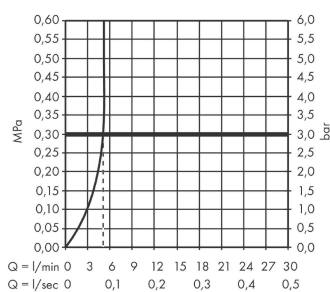

Vivenis

Single lever basin mixer 80 without waste set

Finish: **Matt White** Article Number: **75012703**

Description

product features

- ComfortZone 80
- projection: 133 mm
- spout height: 80 mm
- handle variant: lever handle
- spray type: WaterfallStream
- maximum flow rate at 3 bar: 5 l/min
- ceramic cartridge
- temperature limitation adjustable
- suitable for continuous flow water heaters
- connection type: G 1/2 connections
- connection dimension: DN15

Technology

Design awards

reddot winner 2021

GERMAN DESIGN AWARD WINNER 2022

Product image

Scale drawing

Flowchart