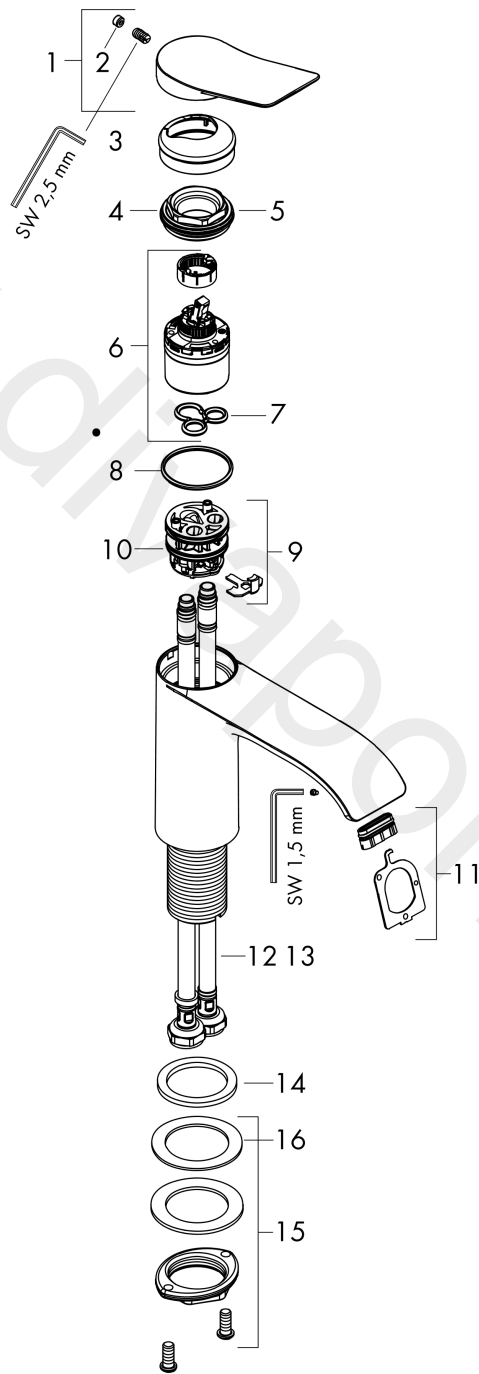

Vivenis

Single lever basin mixer 80 without waste set

Finish: **Matt White** Article Number: **75012703**

Description

product features

- ComfortZone 80
- projection: 133 mm
- spout height: 80 mm
- handle variant: lever handle
- spray type: WaterfallStream
- maximum flow rate at 3 bar: 5 l/min
- ceramic cartridge
- temperature limitation adjustable
- suitable for continuous flow water heaters
- connection type: G 1/2 connections
- connection dimension: DN15

Technology

Design awards

reddot winner 2021

GERMAN DESIGN AWARD WINNER 2022

Product image

Scale drawing

Flowchart

Vivenis
Single lever basin mixer 80 without waste set
 Finish: **Matt White** Article Number: **75012703**

Exploded Drawing

Year of production: >08/21

Vivenis**Single lever basin mixer 80 without waste set**Finish: **Matt White** Article Number: **75012703****Spare part list**

Year of production: >08/21

Pos.	Description	Article Number	Price	PU
1	handle	94277000	£ 64,00	1
2	screw cover	93735460	£ 9,00	1
3	escutcheon	94027000	£ 25,00	1
4	nut	93995000	£ 25,00	1
5	O-ring 35x1,5	92114000	£ 6,10	1
6	cartridge, assy	93897000	£ 79,00	1
7	seal	95008000	£ 9,00	1
8	O-ring 35x2	92604000	£ 6,10	1
9	adapter for cartridge	98750000	£ 13,30	1
10	O-Ring 30x2	98186000	£ 3,30	1
11	spray former	94275000	£ 43,00	1
12	connection hose 450 mm M8x0,75 G½	97443000	£ 20,50	1
13	O-ring 6,6x1,6	93019000	£ 3,30	1
14	flat seal	98749000	£ 6,10	1
15	fixing set (Ø 32)	13961000	£ 25,00	1
16	lever collar	97548000	£ 3,30	1
a	fixation extension 35 mm	13898000	£ 79,00	1