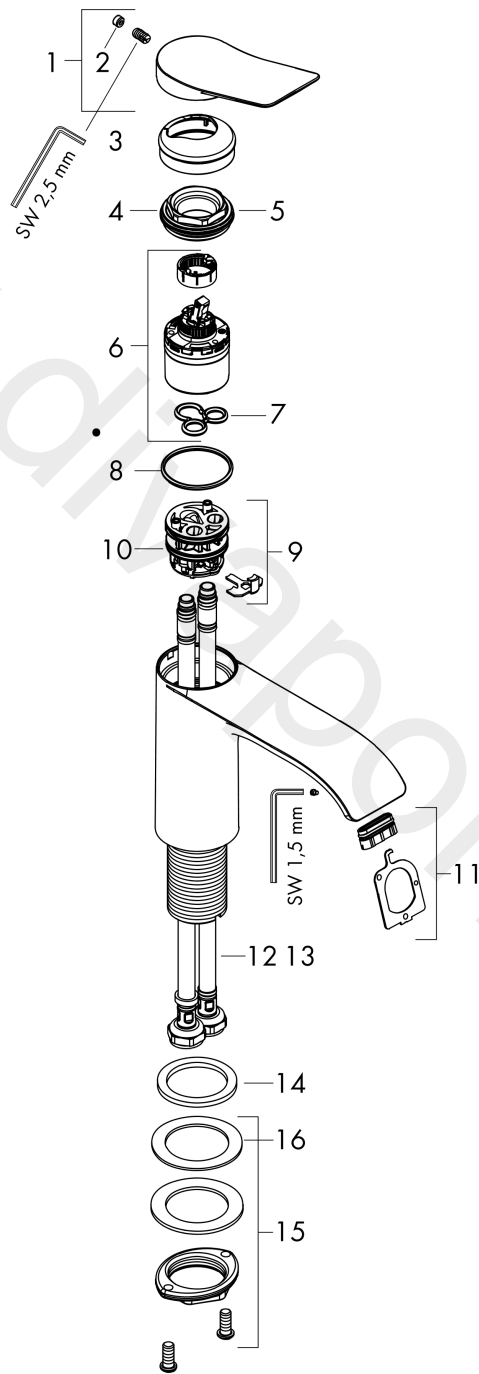

Vivenis

Single lever basin mixer 80 without waste set

Finish: **Matt White** Article Number: **75012700**

Description

product features

- ComfortZone 80
- projection: 133 mm
- spout height: 80 mm
- handle variant: lever handle
- spray type: WaterfallStream
- maximum flow rate at 3 bar: 5 l/min
- ceramic cartridge
- temperature limitation adjustable
- suitable for continuous flow water heaters
- connection type: G 3/8 connections
- connection dimension: DN15
- EU taxonomy: max. 6 l/min - Substantial Contribution (SC) possible

Scale drawing

Flowchart

Vivenis
Single lever basin mixer 80 without waste set
 Finish: **Matt White** Article Number: **75012700**

Exploded Drawing

Year of production: >06/21

Vivenis

Single lever basin mixer 80 without waste set

Finish: **Matt White** Article Number: **75012700**

Spare part list

Year of production: >06/21

Pos.	Description	Article Number	Price	PU
1	handle	94277700	£ 96,00	1
2	screw cover	93735700	£ 9,00	1
3	escutcheon	94027700	£ 38,00	1
4	nut	93995000	£ 25,00	1
5	O-ring 35x1,5	92114000	£ 6,10	1
6	cartridge, assy	93897000	£ 79,00	1
7	seal	95008000	£ 9,00	1
8	O-ring 35x2	92604000	£ 6,10	1
9	adapter for cartridge	98750000	£ 13,30	1
10	O-Ring 30x2	98186000	£ 3,30	1
11	spray former	94275000	£ 43,00	1
12	connection hose 450 mm M8x0,75 G3/8	97206000	£ 35,00	1
13	O-ring 7x1,5	98422000	£ 3,30	1
14	flat seal	98749000	£ 6,10	1
15	fixing set (Ø 32)	13961000	£ 25,00	1
16	lever collar	97548000	£ 3,30	1
a	fixation extension 35 mm	13898000	£ 79,00	1