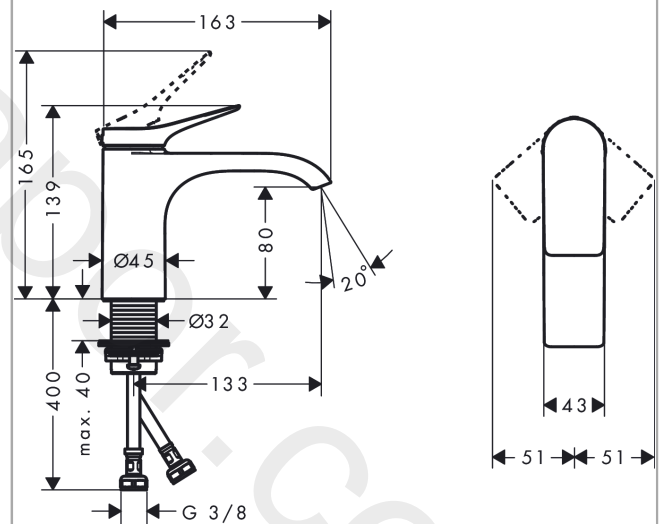

Vivenis

Single lever basin mixer 80 without waste set

Finish: **Matt White** Article Number: **75012700**

Description

product features

- ComfortZone 80
- projection: 133 mm
- spout height: 80 mm
- handle variant: lever handle
- spray type: WaterfallStream
- maximum flow rate at 3 bar: 5 l/min
- ceramic cartridge
- temperature limitation adjustable
- suitable for continuous flow water heaters
- connection type: G 3/8 connections
- connection dimension: DN15
- EU taxonomy: max. 6 l/min - Substantial Contribution (SC) possible

Scale drawing

Flowchart

Vivenis
Single lever basin mixer 80 without waste set
 Finish: **Matt White** Article Number: **75012700**

Exploded Drawing

Year of production: >06/21

Vivenis

Single lever basin mixer 80 without waste set

Finish: **Matt White** Article Number: **75012700**

Spare part list

Year of production: >06/21

Pos.	Description	Article Number	Price	PU
1	handle	94277700	£ 96,00	1
2	screw cover	93735700	£ 9,00	1
3	escutcheon	94027700	£ 38,00	1
4	nut	93995000	£ 25,00	1
5	O-ring 35x1,5	92114000	£ 6,10	1
6	cartridge, assy	93897000	£ 79,00	1
7	seal	95008000	£ 9,00	1
8	O-ring 35x2	92604000	£ 6,10	1
9	adapter for cartridge	98750000	£ 13,30	1
10	O-Ring 30x2	98186000	£ 3,30	1
11	spray former	94275000	£ 43,00	1
12	connection hose 450 mm M8x0,75 G3/8	97206000	£ 35,00	1
13	O-ring 7x1,5	98422000	£ 3,30	1
14	flat seal	98749000	£ 6,10	1
15	fixing set (Ø 32)	13961000	£ 25,00	1
16	lever collar	97548000	£ 3,30	1
a	fixation extension 35 mm	13898000	£ 79,00	1