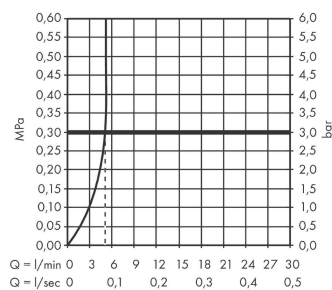

Vivenis

Single lever basin mixer 80 without waste set

Finish: **Matt White** Article Number: **75012700**

Description

product features

- ComfortZone 80
- projection: 133 mm
- spout height: 80 mm
- handle variant: lever handle
- spray type: WaterfallStream
- maximum flow rate at 3 bar: 5 l/min
- ceramic cartridge
- temperature limitation adjustable
- suitable for continuous flow water heaters
- connection type: G 3/8 connections
- connection dimension: DN15
- EU taxonomy: max. 6 l/min - Substantial Contribution (SC) possible

Scale drawing

Flowchart

Vivenis
Single lever basin mixer 80 without waste set
 Finish: **Matt White** Article Number: **75012700**

Exploded Drawing

Year of production: >06/21

Vivenis

Single lever basin mixer 80 without waste set