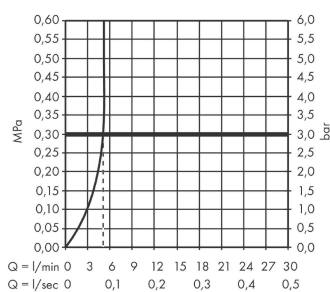

Vivenis

Single lever basin mixer 80 without waste set

Finish: **Matt Black** Article Number: **75012673**

Description

product features

- ComfortZone 80
- projection: 133 mm
- spout height: 80 mm
- handle variant: lever handle
- spray type: WaterfallStream
- maximum flow rate at 3 bar: 5 l/min
- ceramic cartridge
- temperature limitation adjustable
- suitable for continuous flow water heaters
- connection type: G 1/2 connections
- connection dimension: DN15

Technology

Design awards

reddot winner 2021

GERMAN DESIGN AWARD WINNER 2022

Product image

Scale drawing

Flowchart