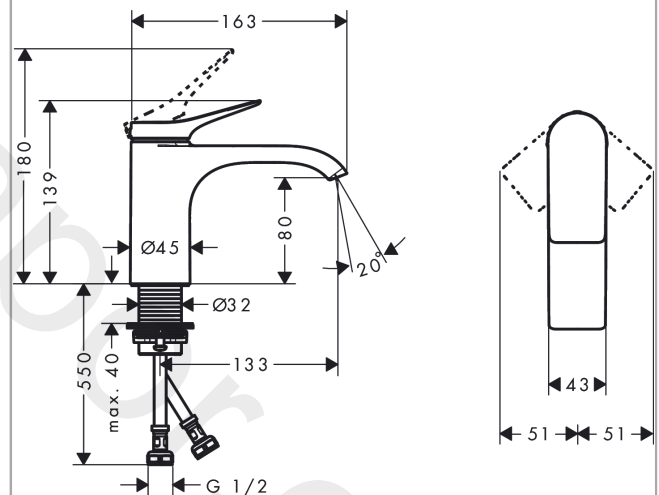

Vivenis

Single lever basin mixer 80 without waste set

Finish: **Matt Black** Article Number: **75012673**

Description

product features

- ComfortZone 80
- projection: 133 mm
- spout height: 80 mm
- handle variant: lever handle
- spray type: WaterfallStream
- maximum flow rate at 3 bar: 5 l/min
- ceramic cartridge
- temperature limitation adjustable
- suitable for continuous flow water heaters
- connection type: G 1/2 connections
- connection dimension: DN15

Technology

Design awards

reddot winner 2021

GERMAN DESIGN AWARD WINNER 2022

Product image

Scale drawing

Flowchart

Vivenis
Single lever basin mixer 80 without waste set
 Finish: **Matt Black** Article Number: **75012673**

Exploded Drawing

Year of production: >08/21

Vivenis

Single lever basin mixer 80 without waste set

Finish: **Matt Black** Article Number: **75012673**

Spare part list

Year of production: >08/21

| Pos. | Description | Article Number | Price | PU |
|------|-----------------------------------|----------------|---------|----|
| 1 | handle | 94277000 | £ 64,00 | 1 |
| 2 | screw cover | 93735460 | £ 9,00 | 1 |
| 3 | escutcheon | 94027000 | £ 25,00 | 1 |
| 4 | nut | 93995000 | £ 25,00 | 1 |
| 5 | O-ring 35x1,5 | 92114000 | £ 6,10 | 1 |
| 6 | cartridge, assy | 93897000 | £ 79,00 | 1 |
| 7 | seal | 95008000 | £ 9,00 | 1 |
| 8 | O-ring 35x2 | 92604000 | £ 6,10 | 1 |
| 9 | adapter for cartridge | 98750000 | £ 13,30 | 1 |
| 10 | O-Ring 30x2 | 98186000 | £ 3,30 | 1 |
| 11 | spray former | 94275000 | £ 43,00 | 1 |
| 12 | connection hose 450 mm M8x0,75 G½ | 97443000 | £ 20,50 | 1 |
| 13 | O-ring 6,6x1,6 | 93019000 | £ 3,30 | 1 |
| 14 | flat seal | 98749000 | £ 6,10 | 1 |
| 15 | fixing set (Ø 32) | 13961000 | £ 25,00 | 1 |
| 16 | lever collar | 97548000 | £ 3,30 | 1 |
| a | fixation extension 35 mm | 13898000 | £ 79,00 | 1 |