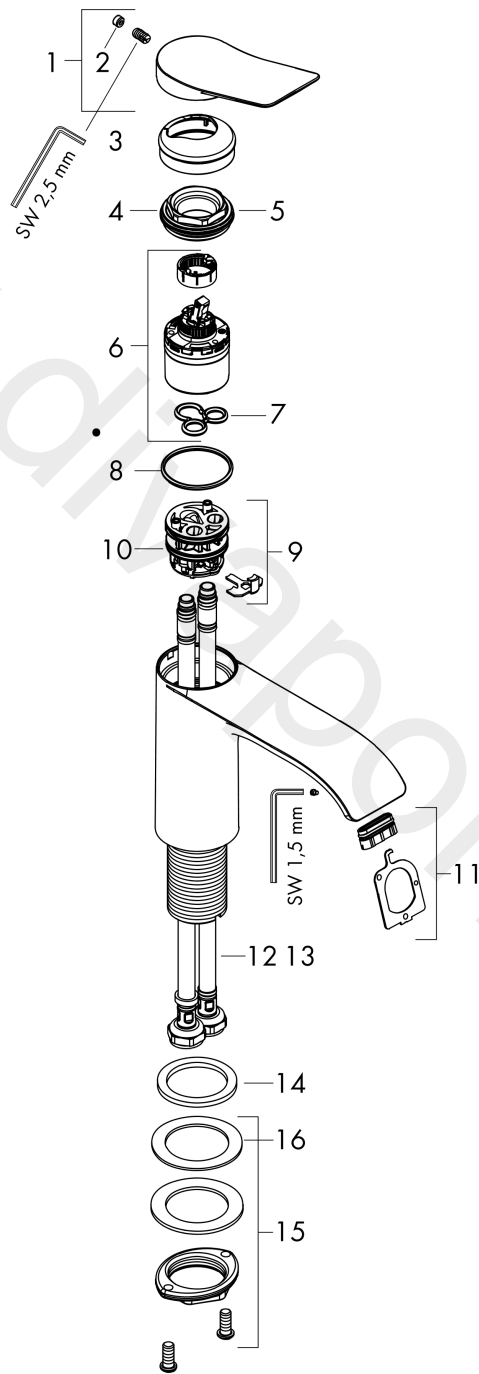

Vivenis

Single lever basin mixer 80 without waste set

Finish: **Matt Black** Article Number: **75012673**

Description

product features

- ComfortZone 80
- projection: 133 mm
- spout height: 80 mm
- handle variant: lever handle
- spray type: WaterfallStream
- maximum flow rate at 3 bar: 5 l/min
- ceramic cartridge
- temperature limitation adjustable
- suitable for continuous flow water heaters
- connection type: G 1/2 connections
- connection dimension: DN15

Technology

Design awards

reddot winner 2021

GERMAN DESIGN AWARD WINNER 2022

Product image

Scale drawing

Flowchart

Vivenis
Single lever basin mixer 80 without waste set
 Finish: **Matt Black** Article Number: **75012673**

Exploded Drawing

Year of production: >08/21

Vivenis

Single lever basin mixer 80 without waste set

Finish: **Matt Black** Article Number: **75012673**

Spare part list

Year of production: >08/21

| Pos. | Description | Article Number | Price | PU |
|------|-----------------------------------|----------------|---------|----|
| 1 | handle | 94277000 | £ 64,00 | 1 |
| 2 | screw cover | 93735460 | £ 9,00 | 1 |
| 3 | escutcheon | 94027000 | £ 25,00 | 1 |
| 4 | nut | 93995000 | £ 25,00 | 1 |
| 5 | O-ring 35x1,5 | 92114000 | £ 6,10 | 1 |
| 6 | cartridge, assy | 93897000 | £ 79,00 | 1 |
| 7 | seal | 95008000 | £ 9,00 | 1 |
| 8 | O-ring 35x2 | 92604000 | £ 6,10 | 1 |
| 9 | adapter for cartridge | 98750000 | £ 13,30 | 1 |
| 10 | O-Ring 30x2 | 98186000 | £ 3,30 | 1 |
| 11 | spray former | 94275000 | £ 43,00 | 1 |
| 12 | connection hose 450 mm M8x0,75 G½ | 97443000 | £ 20,50 | 1 |
| 13 | O-ring 6,6x1,6 | 93019000 | £ 3,30 | 1 |
| 14 | flat seal | 98749000 | £ 6,10 | 1 |
| 15 | fixing set (Ø 32) | 13961000 | £ 25,00 | 1 |
| 16 | lever collar | 97548000 | £ 3,30 | 1 |
| a | fixation extension 35 mm | 13898000 | £ 79,00 | 1 |