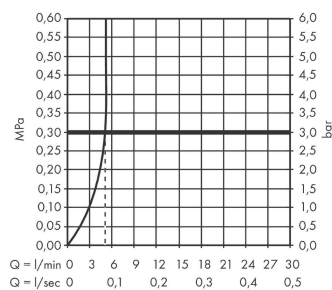

Vivenis

Single lever basin mixer 80 without waste set

Finish: **Matt Black** Article Number: **75012670**

Description

product features

- ComfortZone 80
- projection: 133 mm
- spout height: 80 mm
- handle variant: lever handle
- spray type: WaterfallStream
- maximum flow rate at 3 bar: 5 l/min
- ceramic cartridge
- temperature limitation adjustable
- suitable for continuous flow water heaters
- connection type: G 3/8 connections
- connection dimension: DN15
- EU taxonomy: max. 6 l/min - Substantial Contribution (SC) possible

Article Details

Price excl. VAT

218,20 £

Technology

Design awards

reddot winner 2021

GERMAN DESIGN AWARD WINNER 2022

Product image

Scale drawing

Flowchart