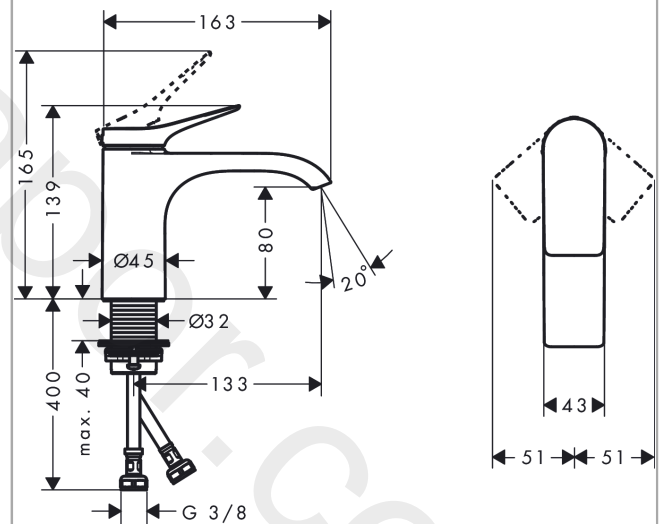

Vivenis

Single lever basin mixer 80 without waste set

Finish: **Matt Black** Article Number: **75012670**

Description

product features

- ComfortZone 80
- projection: 133 mm
- spout height: 80 mm
- handle variant: lever handle
- spray type: WaterfallStream
- maximum flow rate at 3 bar: 5 l/min
- ceramic cartridge
- temperature limitation adjustable
- suitable for continuous flow water heaters
- connection type: G 3/8 connections
- connection dimension: DN15
- EU taxonomy: max. 6 l/min - Substantial Contribution (SC) possible

Scale drawing

Flowchart

Vivenis
Single lever basin mixer 80 without waste set
 Finish: **Matt Black** Article Number: **75012670**

Exploded Drawing

Year of production: >06/21

Vivenis**Single lever basin mixer 80 without waste set**Finish: **Matt Black** Article Number: **75012670****Spare part list**

Year of production: >06/21

Pos.	Description	Article Number	Price	PU
1	handle	94277670	£ 96,00	1
2	screw cover	93735610	£ 9,00	1
3	escutcheon	94027670	£ 38,00	1
4	nut	93995000	£ 25,00	1
5	O-ring 35x1,5	92114000	£ 6,10	1
6	cartridge, assy	93897000	£ 79,00	1
7	seal	95008000	£ 9,00	1
8	O-ring 35x2	92604000	£ 6,10	1
9	adapter for cartridge	98750000	£ 13,30	1
10	O-Ring 30x2	98186000	£ 3,30	1
11	spray former	94275000	£ 43,00	1
12	connection hose 450 mm M8x0,75 G3/8	97206000	£ 35,00	1
13	O-ring 6,6x1,6	93019000	£ 3,30	1
14	flat seal	98749000	£ 6,10	1
15	fixing set (Ø 32)	13961000	£ 25,00	1
16	lever collar	97548000	£ 3,30	1
a	fixation extension 35 mm	13898000	£ 79,00	1