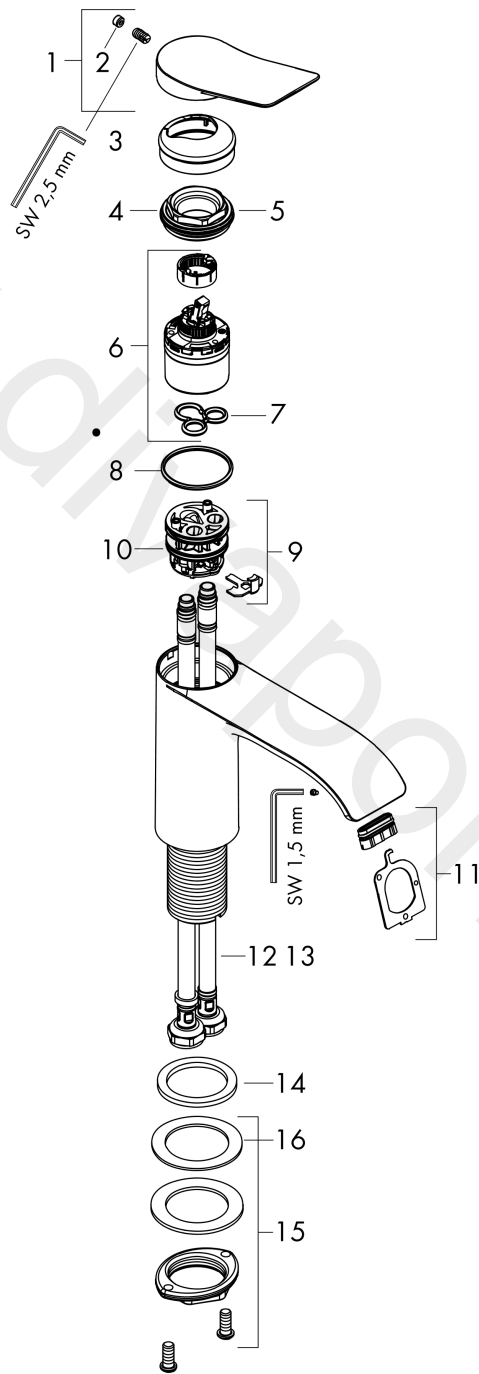

Vivenis

Single lever basin mixer 80 without waste set

Finish: **Matt Black** Article Number: **75012670**

Description

product features

- ComfortZone 80
- projection: 133 mm
- spout height: 80 mm
- handle variant: lever handle
- spray type: WaterfallStream
- maximum flow rate at 3 bar: 5 l/min
- ceramic cartridge
- temperature limitation adjustable
- suitable for continuous flow water heaters
- connection type: G 3/8 connections
- connection dimension: DN15
- EU taxonomy: max. 6 l/min - Substantial Contribution (SC) possible

Scale drawing

Flowchart

Vivenis
Single lever basin mixer 80 without waste set
 Finish: **Matt Black** Article Number: **75012670**

Exploded Drawing

Year of production: >06/21

Vivenis**Single lever basin mixer 80 without waste set**Finish: **Matt Black** Article Number: **75012670****Spare part list**

Year of production: >06/21

Pos.	Description	Article Number	Price	PU
1	handle	94277670	£ 96,00	1
2	screw cover	93735610	£ 9,00	1
3	escutcheon	94027670	£ 38,00	1
4	nut	93995000	£ 25,00	1
5	O-ring 35x1,5	92114000	£ 6,10	1
6	cartridge, assy	93897000	£ 79,00	1
7	seal	95008000	£ 9,00	1
8	O-ring 35x2	92604000	£ 6,10	1
9	adapter for cartridge	98750000	£ 13,30	1
10	O-Ring 30x2	98186000	£ 3,30	1
11	spray former	94275000	£ 43,00	1
12	connection hose 450 mm M8x0,75 G3/8	97206000	£ 35,00	1
13	O-ring 6,6x1,6	93019000	£ 3,30	1
14	flat seal	98749000	£ 6,10	1
15	fixing set (Ø 32)	13961000	£ 25,00	1
16	lever collar	97548000	£ 3,30	1
a	fixation extension 35 mm	13898000	£ 79,00	1