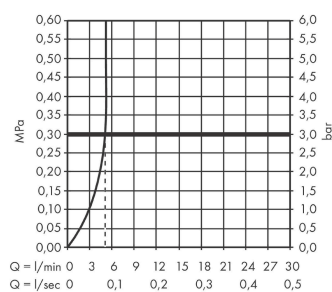

Vivenis

Single lever basin mixer 80 without waste set

Finish: **Chrome** Article Number: **75012003**

Description

product features

- ComfortZone 80
- projection: 133 mm
- spout height: 80 mm
- handle variant: lever handle
- spray type: WaterfallStream
- maximum flow rate at 3 bar: 5 l/min
- ceramic cartridge
- temperature limitation adjustable
- suitable for continuous flow water heaters
- connection type: G 1/2 connections
- connection dimension: DN15

Technology

Design awards

reddot winner 2021

GERMAN
DESIGN
AWARD
WINNER
2022

Product image

Scale drawing

Flowchart