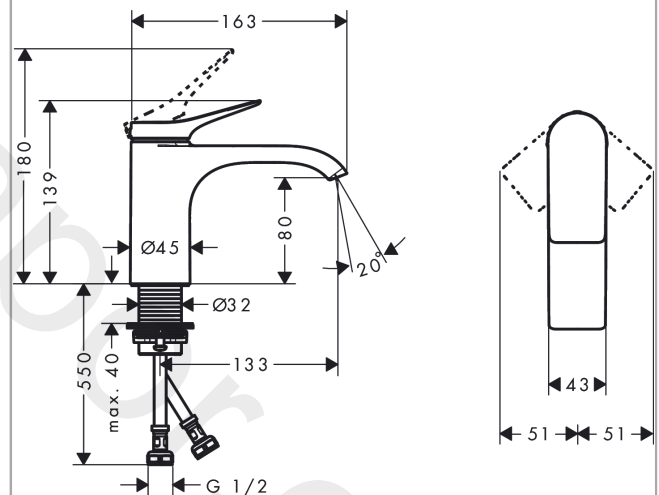

Vivenis

Single lever basin mixer 80 without waste set

Finish: **Chrome** Article Number: **75012003**

Description

product features

- ComfortZone 80
- projection: 133 mm
- spout height: 80 mm
- handle variant: lever handle
- spray type: WaterfallStream
- maximum flow rate at 3 bar: 5 l/min
- ceramic cartridge
- temperature limitation adjustable
- suitable for continuous flow water heaters
- connection type: G 1/2 connections
- connection dimension: DN15

Technology

Design awards

reddot winner 2021

GERMAN
DESIGN
AWARD
WINNER
2022

Product image

Scale drawing

Flowchart

Vivenis
Single lever basin mixer 80 without waste set
 Finish: **Chrome** Article Number: **75012003**

Exploded Drawing

Year of production: >08/21

Vivenis

Single lever basin mixer 80 without waste set

Finish: **Chrome** Article Number: **75012003**

Spare part list

Year of production: >08/21

Pos.	Description	Article Number	Price	PU
1	handle	94277000	£ 64,00	1
2	screw cover	93735460	£ 9,00	1
3	escutcheon	94027000	£ 25,00	1
4	nut	93995000	£ 25,00	1
5	O-ring 35x1,5	92114000	£ 6,10	1
6	cartridge, assy	93897000	£ 79,00	1
7	seal	95008000	£ 9,00	1
8	O-ring 35x2	92604000	£ 6,10	1
9	adapter for cartridge	98750000	£ 13,30	1
10	O-Ring 30x2	98186000	£ 3,30	1
11	spray former	94275000	£ 43,00	1
12	connection hose 450 mm M8x0,75 G½	97443000	£ 20,50	1
13	O-ring 6,6x1,6	93019000	£ 3,30	1
14	flat seal	98749000	£ 6,10	1
15	fixing set (Ø 32)	13961000	£ 25,00	1
16	lever collar	97548000	£ 3,30	1
a	fixation extension 35 mm	13898000	£ 79,00	1