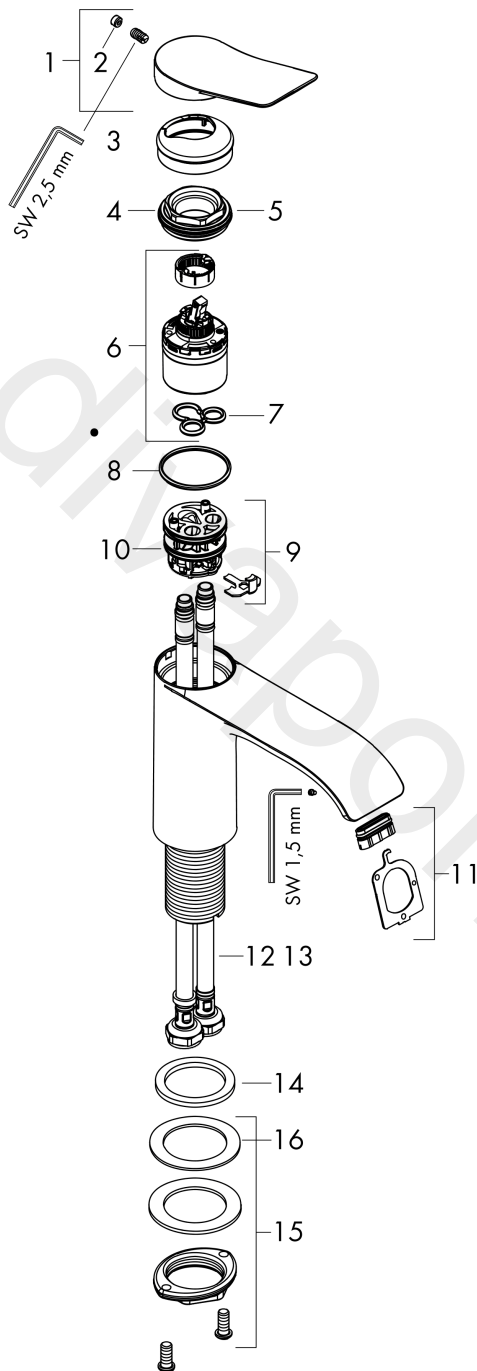

Vivenis

Single lever basin mixer 80 without waste set

Finish: **Chrome** Article Number: **75012003**

Description

product features

- ComfortZone 80
- projection: 133 mm
- spout height: 80 mm
- handle variant: lever handle
- spray type: WaterfallStream
- maximum flow rate at 3 bar: 5 l/min
- ceramic cartridge
- temperature limitation adjustable
- suitable for continuous flow water heaters
- connection type: G 1/2 connections
- connection dimension: DN15

Technology

Design awards

reddot winner 2021

GERMAN
DESIGN
AWARD
WINNER
2022

Product image

Scale drawing

Flowchart

Vivenis
Single lever basin mixer 80 without waste set
 Finish: **Chrome** Article Number: **75012003**

Exploded Drawing

Year of production: >08/21

Vivenis

Single lever basin mixer 80 without waste set

Finish: **Chrome** Article Number: **75012003**

Spare part list

Year of production: >08/21

Pos.	Description	Article Number	Price	PU
1	handle	94277000	£ 64,00	1
2	screw cover	93735460	£ 9,00	1
3	escutcheon	94027000	£ 25,00	1
4	nut	93995000	£ 25,00	1
5	O-ring 35x1,5	92114000	£ 6,10	1
6	cartridge, assy	93897000	£ 79,00	1
7	seal	95008000	£ 9,00	1
8	O-ring 35x2	92604000	£ 6,10	1
9	adapter for cartridge	98750000	£ 13,30	1
10	O-Ring 30x2	98186000	£ 3,30	1
11	spray former	94275000	£ 43,00	1
12	connection hose 450 mm M8x0,75 G½	97443000	£ 20,50	1
13	O-ring 6,6x1,6	93019000	£ 3,30	1
14	flat seal	98749000	£ 6,10	1
15	fixing set (Ø 32)	13961000	£ 25,00	1
16	lever collar	97548000	£ 3,30	1
a	fixation extension 35 mm	13898000	£ 79,00	1