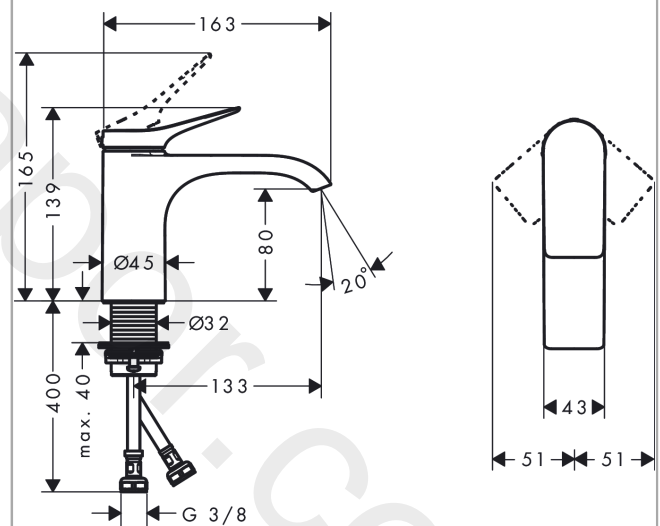

##### product features

- ComfortZone 80
- projection: 133 mm
- spout height: 80 mm
- handle variant: lever handle
- spray type: WaterfallStream
- maximum flow rate at 3 bar: 5 l/min
- ceramic cartridge
- temperature limitation adjustable
- suitable for continuous flow water heaters
- connection type: G 3/8 connections
- connection dimension: DN15
- EU taxonomy: max. 6 l/min - Substantial Contribution (SC) possible

#### Product image

#### Scale drawing