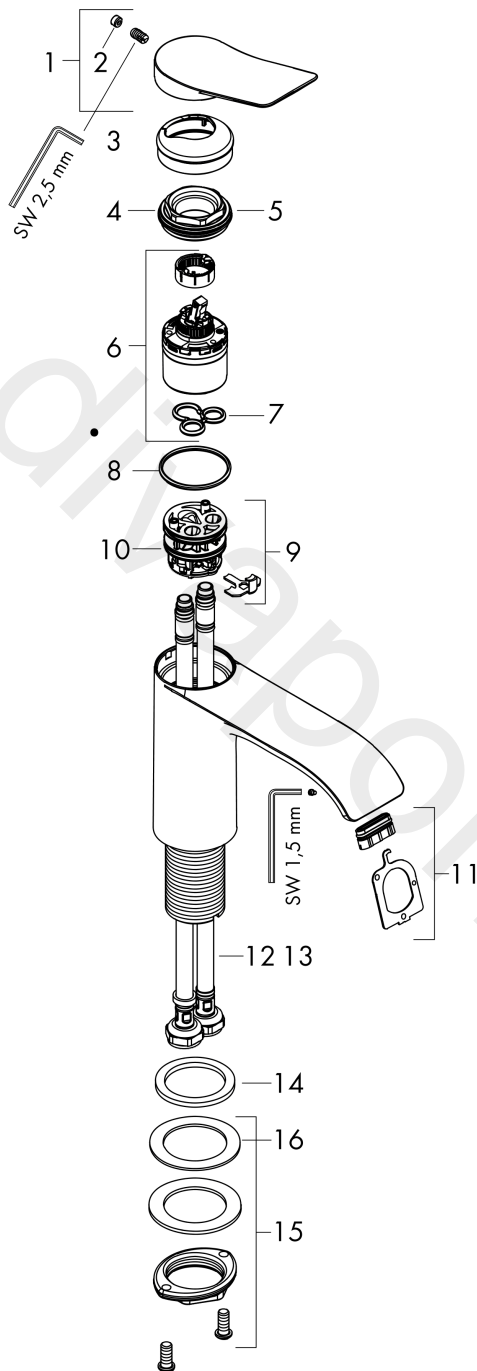

##### product features

- ComfortZone 80
- projection: 133 mm
- spout height: 80 mm
- handle variant: lever handle
- spray type: WaterfallStream
- maximum flow rate at 3 bar: 5 l/min
- ceramic cartridge
- temperature limitation adjustable
- suitable for continuous flow water heaters
- connection type: G 3/8 connections
- connection dimension: DN15
- EU taxonomy: max. 6 l/min - Substantial Contribution (SC) possible

#### Scale drawing

#### Flowchart

**Vivenis**  
**Single lever basin mixer 80 without waste set**  
 Finish: **Chrome** Article Number: **75012000**

**Exploded Drawing**

Year of production: >06/21

**Vivenis****Single lever basin mixer 80 without waste set**Finish: **Chrome** Article Number: **75012000****Spare part list**

Year of production: &gt;06/21

Pos.	Description	Article Number	Price	PU
1	handle	94277000	£ 64,00	1
2	screw cover	93735460	£ 9,00	1
3	escutcheon	94027000	£ 25,00	1
4	nut	93995000	£ 25,00	1
5	O-ring 35x1,5	92114000	£ 6,10	1
6	cartridge, assy	93897000	£ 79,00	1
7	seal	95008000	£ 9,00	1
8	O-ring 35x2	92604000	£ 6,10	1
9	adapter for cartridge	98750000	£ 13,30	1
10	O-Ring 30x2	98186000	£ 3,30	1
11	spray former	94275000	£ 43,00	1
12	connection hose 450 mm M8x0,75 G3/8	97206000	£ 35,00	1
13	O-ring 7x1,5	98422000	£ 3,30	1
14	flat seal	98749000	£ 6,10	1
15	fixing set (Ø 32)	13961000	£ 25,00	1
16	lever collar	97548000	£ 3,30	1
a	fixation extension 35 mm	13898000	£ 79,00	1