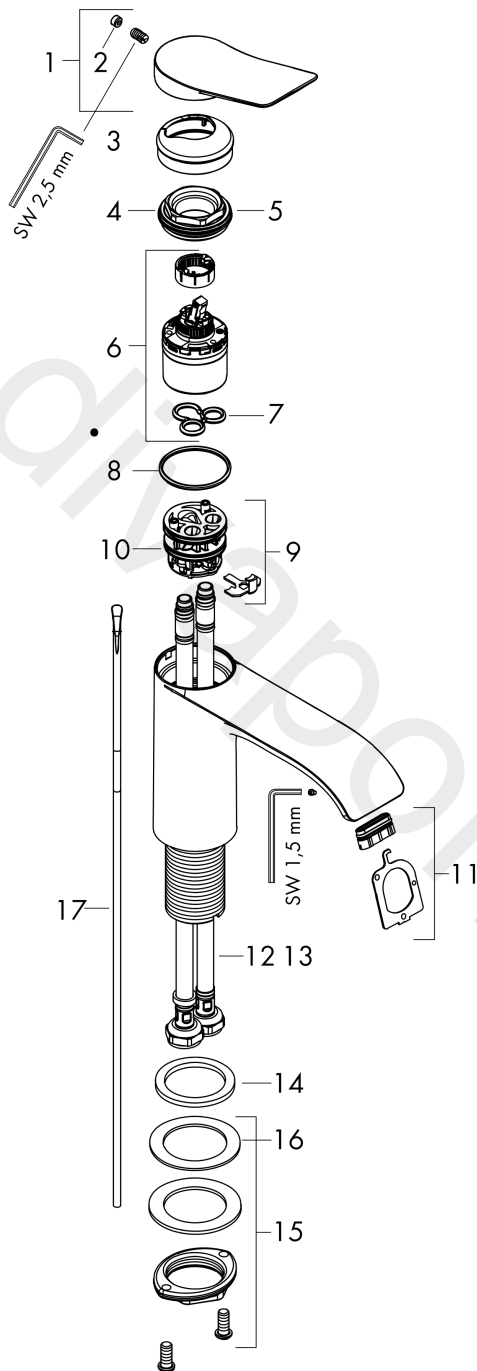

Vivenis

Single lever basin mixer 80 with pop-up waste set

Finish: **Matt White** Article Number: **75010707**

Description

product features

- consists of: single lever basin mixer, waste set
- ComfortZone 70
- projection: 133 mm
- spout height: 80 mm
- handle variant: lever handle
- spray type: normal spray
- maximum flow rate at 3 bar: 5 l/min
- ceramic cartridge
- temperature limitation adjustable
- suitable for continuous flow water heaters
- pop-up waste set G 1¼
- connection type: G ½ connections
- connection dimension: DN15

Finish: **Matt White** Article Number: **75010707**

Flowchart

www.divapor.com

Vivenis
Single lever basin mixer 80 with pop-up waste set
 Finish: **Matt White** Article Number: **75010707**

Exploded Drawing

Year of production: >08/21

Vivenis**Single lever basin mixer 80 with pop-up waste set**Finish: **Matt White** Article Number: **75010707****Spare part list**

Year of production: >08/21

Pos.	Description	Article Number	Price	PU
1	handle	94277700	£ 96,00	1
2	screw cover	93735700	£ 9,00	1
3	escutcheon	94027700	£ 38,00	1
4	nut	93995000	£ 25,00	1
5	O-ring 35x1,5	92114000	£ 6,10	1
6	cartridge, assy	93897000	£ 79,00	1
7	seal	95008000	£ 9,00	1
8	O-ring 35x2	92604000	£ 6,10	1
9	adapter for cartridge	98750000	£ 13,30	1
10	O-Ring 30x2	98186000	£ 3,30	1
11	spray former	94275000	£ 43,00	1
12	flat seal	98749000	£ 6,10	1
13	fixing set (Ø 32)	13961000	£ 25,00	1
14	lever collar	97548000	£ 3,30	1
15	pull rod	96657700	£ 19,80	1
16	connection hose 450 mm M8x0,75 G½	97443000	£ 20,50	1
17	O-ring 6,6x1,6	93019000	£ 3,30	1
a	pop up waste	94139007	-	1
b	fixation extension 35 mm	13898000	£ 79,00	1