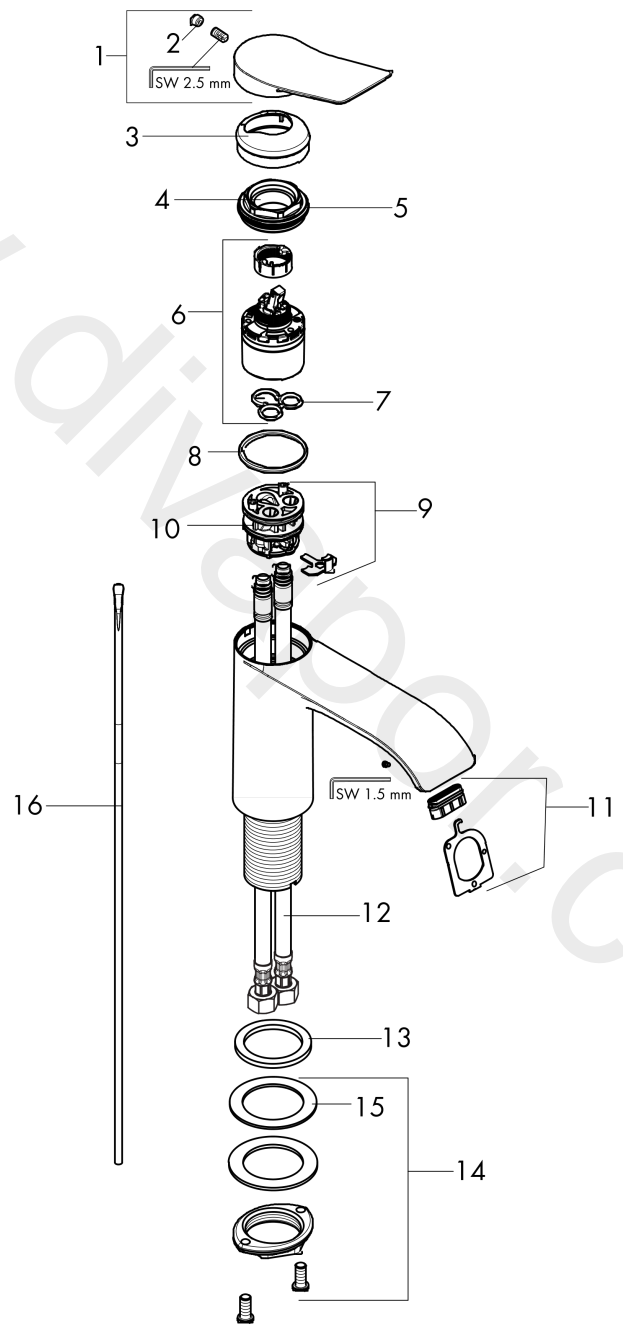

Vivenis**Single lever basin mixer 80 with pop-up waste set**Finish: **Matt White** Article Number: **75010701****Description****product features**

- consists of: single lever basin mixer, waste set
- ComfortZone 80
- projection: 133 mm
- handle variant: lever handle
- spray type: WaterfallStream
- maximum flow rate at 3 bar: 4,5 l/min
- ceramic cartridge
- temperature limitation adjustable
- suitable for continuous flow water heaters
- pop-up waste set G 1
- connection type: G 3/8 compression
- connection dimension: DN15

Technology**Design awards**

reddot winner 2021

GERMAN
DESIGN
AWARD
WINNER
2022**Product image**

Vivenis
Single lever basin mixer 80 with pop-up waste set
 Finish: **Matt White** Article Number: **75010701**

Exploded Drawing

Year of production: >11/21

Vivenis

Single lever basin mixer 80 with pop-up waste set

Finish: **Matt White** Article Number: **75010701**

Spare part list

Year of production: >11/21

Pos.	Description	Article Number	Price	PU
1	handle	94277700	£ 96,00	1
2	screw cover	93735700	£ 9,00	1
3	escutcheon	94027700	£ 38,00	1
4	nut	93995000	£ 25,00	1
5	O-ring 35x1,5	92114000	£ 6,10	1
6	cartridge, assy	93897000	£ 79,00	1
7	seal	95008000	£ 9,00	1
8	O-ring 35x2	92604000	£ 6,10	1
9	adapter for cartridge	98750000	£ 13,30	1
10	O-Ring 30x2	98186000	£ 3,30	1
11	spray former	94275001	£ 64,00	1
12	connection hose 23½" M8x0,75 3/8"	96556001	-	1
13	flat seal	98749000	£ 6,10	1
14	fixing set (Ø 32)	13961000	£ 25,00	1
15	lever collar	97548000	£ 3,30	1
16	pull rod	96657700	£ 19,80	1
a	lever arm 340mm (ball-Ø12mm)	96324000	£ 25,00	1