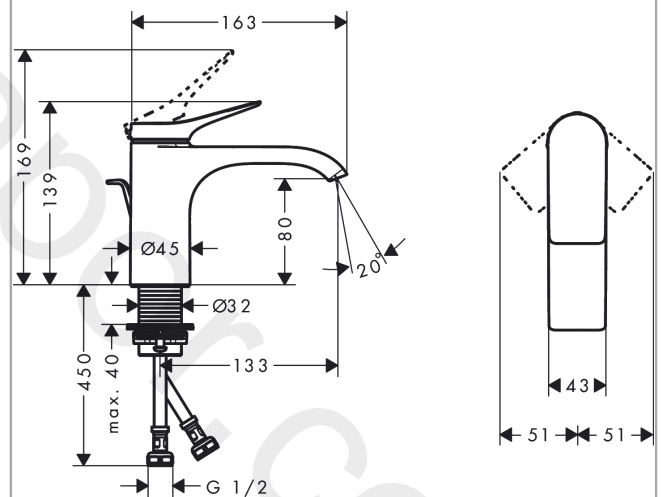

Scale drawing