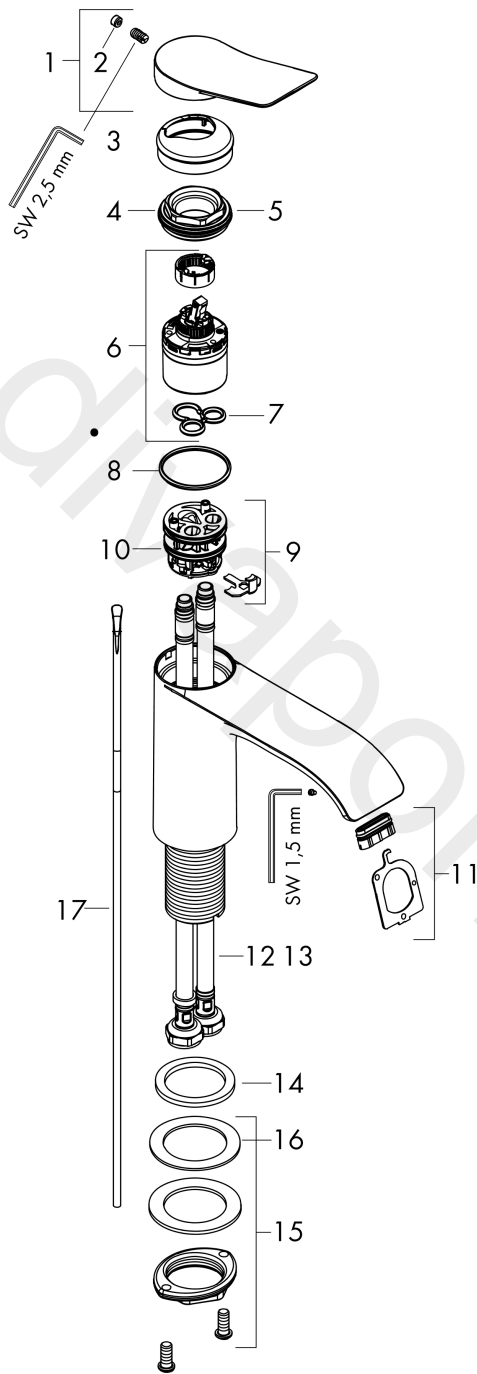

##### product features

- consists of: single lever basin mixer, waste set
- ComfortZone 70
- projection: 133 mm
- spout height: 80 mm
- handle variant: lever handle
- spray type: normal spray
- maximum flow rate at 3 bar: 5 l/min
- ceramic cartridge
- temperature limitation adjustable
- suitable for continuous flow water heaters
- pop-up waste set G 1¼
- connection type: G ½ connections
- connection dimension: DN15

#### Scale drawing

**Vivenis**

**Single lever basin mixer 80 with pop-up waste set**

Finish: **Matt Black** Article Number: **75010677**

**Flowchart**

**Vivenis**  
**Single lever basin mixer 80 with pop-up waste set**  
 Finish: **Matt Black** Article Number: **75010677**

**Exploded Drawing**

Year of production: >08/21

### Spare part list

Year of production: >08/21

Pos.	Description	Article Number	Price	PU
1	handle	94277670	£ 96,00	1
2	screw cover	93735610	£ 9,00	1
3	escutcheon	94027670	£ 38,00	1
4	nut	93995000	£ 25,00	1
5	O-ring 35x1,5	92114000	£ 6,10	1
6	cartridge, assy	93897000	£ 79,00	1
7	seal	95008000	£ 9,00	1
8	O-ring 35x2	92604000	£ 6,10	1
9	adapter for cartridge	98750000	£ 13,30	1
10	O-Ring 30x2	98186000	£ 3,30	1
11	spray former	94275000	£ 43,00	1
12	connection hose 450 mm M8x0,75 G½	97443000	£ 20,50	1
13	O-ring 6,6x1,6	93019000	£ 3,30	1
14	flat seal	98749000	£ 6,10	1
15	fixing set (Ø 32)	13961000	£ 25,00	1
16	lever collar	97548000	£ 3,30	1
17	pull rod	96657670	£ 19,80	1
a	pop up waste	94139007	-	1
b	fixation extension 35 mm	13898000	£ 79,00	1