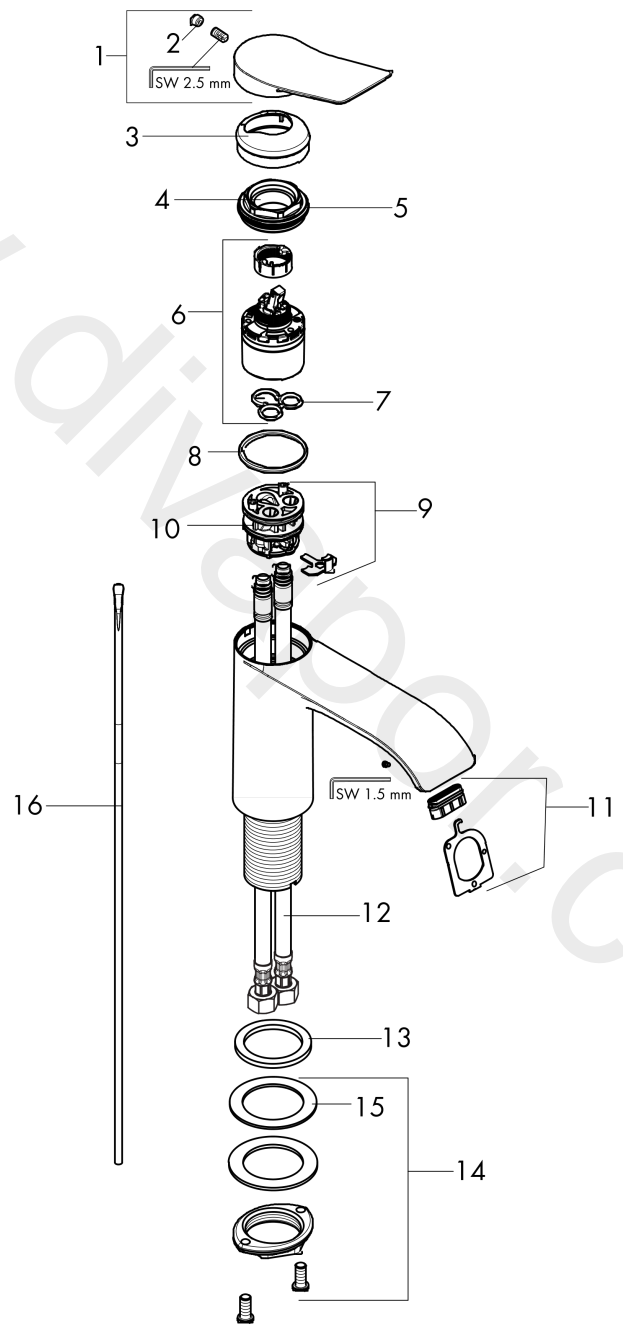

Vivenis**Single lever basin mixer 80 with pop-up waste set**Finish: **Matt Black** Article Number: **75010671****Description****product features**

- consists of: single lever basin mixer, waste set
- ComfortZone 80
- projection: 133 mm
- handle variant: lever handle
- spray type: WaterfallStream
- maximum flow rate at 3 bar: 4,5 l/min
- ceramic cartridge
- temperature limitation adjustable
- suitable for continuous flow water heaters
- pop-up waste set G 1
- connection type: G ½ compression
- connection dimension: DN15

Technology**Design awards**

reddot winner 2021

GERMAN
DESIGN
AWARD
WINNER
2022**Product image**

Vivenis
Single lever basin mixer 80 with pop-up waste set
 Finish: **Matt Black** Article Number: **75010671**

Exploded Drawing

Year of production: >11/21

Vivenis

Single lever basin mixer 80 with pop-up waste set

Finish: **Matt Black** Article Number: **75010671**

Spare part list

Year of production: >11/21

Pos.	Description	Article Number	Price	PU
1	handle	94277670	£ 96,00	1
2	screw cover	93735610	£ 9,00	1
3	escutcheon	94027670	£ 38,00	1
4	nut	93995000	£ 25,00	1
5	O-ring 35x1,5	92114000	£ 6,10	1
6	cartridge, assy	93897000	£ 79,00	1
7	seal	95008000	£ 9,00	1
8	O-ring 35x2	92604000	£ 6,10	1
9	adapter for cartridge	98750000	£ 13,30	1
10	O-Ring 30x2	98186000	£ 3,30	1
11	spray former	94275001	£ 64,00	1
12	connection hose 23½" M8x0,75 3/8"	96556001	-	1
13	flat seal	98749000	£ 6,10	1
14	fixing set (Ø 32)	13961000	£ 25,00	1
15	lever collar	97548000	£ 3,30	1
16	pull rod	96657670	£ 19,80	1
a	lever arm 340mm (ball-Ø12mm)	96324000	£ 25,00	1