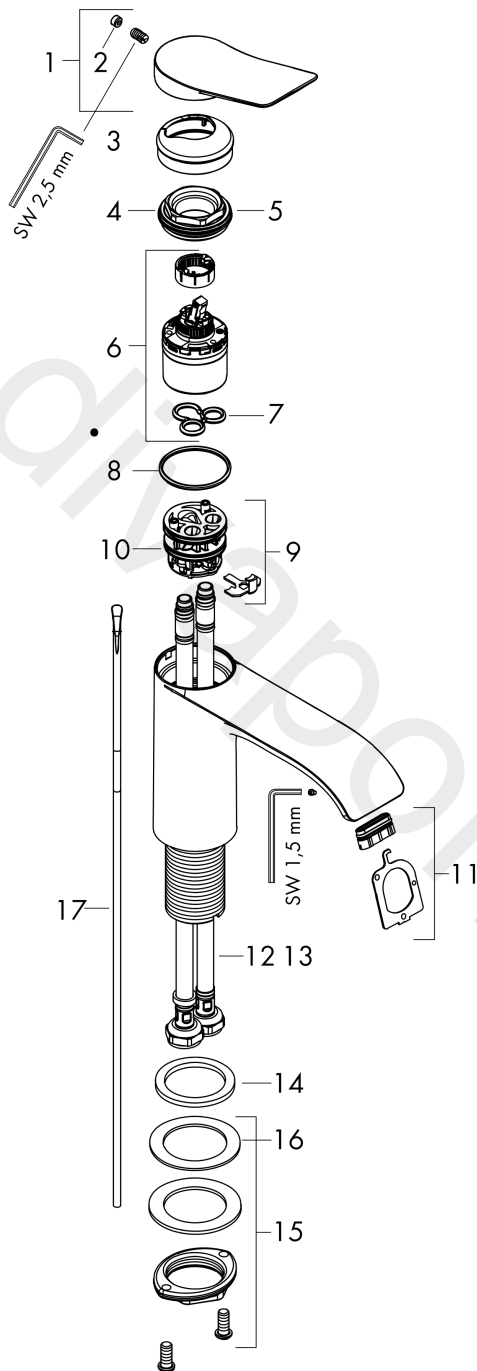

Vivenis

Single lever basin mixer 80 with pop-up waste set 2 ticks

Finish: **Chrome** Article Number: **75010009**

Description

product features

- consists of: single lever basin mixer, waste set
- ComfortZone 80
- projection: 133 mm
- spout height: 80 mm
- handle variant: lever handle
- spray type: WaterfallStream
- maximum flow rate at 3 bar: 3,5 l/min
- ceramic cartridge
- temperature limitation adjustable
- suitable for continuous flow water heaters
- pop-up waste set G 1¼
- material waste set: metal
- connection type: G ½ connections
- connection dimension: DN15

Finish: **Chrome** Article Number: **75010009**

Flowchart

www.divapor.com

Vivenis
Single lever basin mixer 80 with pop-up waste set 2 ticks
 Finish: **Chrome** Article Number: **75010009**

Exploded Drawing

Year of production: >08/21

Vivenis

Single lever basin mixer 80 with pop-up waste set 2 ticks

Finish: **Chrome** Article Number: **75010009**

Spare part list

Year of production: >08/21

Pos.	Description	Article Number	Price	PU
1	handle	94277000	£ 64,00	1
2	screw cover	93735460	£ 9,00	1
3	escutcheon	94027000	£ 25,00	1
4	nut	93995000	£ 25,00	1
5	O-ring 35x1,5	92114000	£ 6,10	1
6	cartridge, assy	93897000	£ 79,00	1
7	seal	95008000	£ 9,00	1
8	O-ring 35x2	92604000	£ 6,10	1
9	adapter for cartridge	98750000	£ 13,30	1
10	O-Ring 30x2	98186000	£ 3,30	1
11	spray former	94275000	£ 43,00	1
12	connection hose 450 mm M8x0,75 G½	97443000	£ 20,50	1
13	O-ring 6,6x1,6	93019000	£ 3,30	1
14	flat seal	98749000	£ 6,10	1
15	fixing set (Ø 32)	13961000	£ 25,00	1
16	lever collar	97548000	£ 3,30	1
17	pull rod	96657000	£ 13,30	1
a	pop up waste	94139000	£ 96,00	1
b	fixation extension 35 mm	13898000	£ 79,00	1