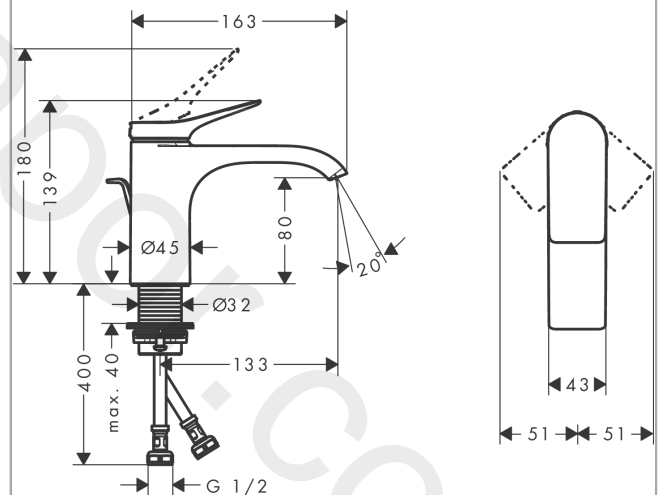

Scale drawing