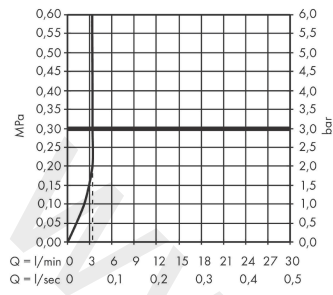

Vivenis

Single lever basin mixer 80 with pop-up waste set 2 ticks

Finish: **Chrome** Article Number: **75010009**

Flowchart

www.divapor.com