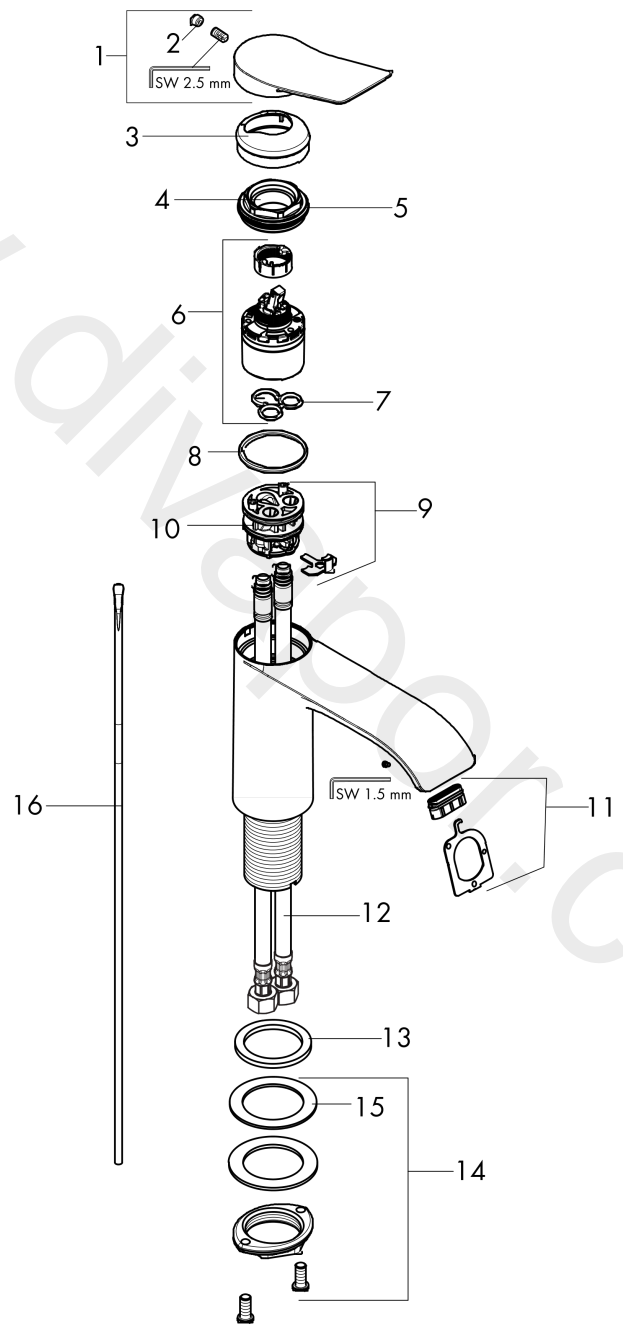

**Vivenis****Single lever basin mixer 80 with pop-up waste set**Finish: **Chrome** Article Number: **75010001****Description****product features**

- consists of: single lever basin mixer, waste set
- ComfortZone 80
- projection: 133 mm
- handle variant: lever handle
- spray type: WaterfallStream
- maximum flow rate at 3 bar: 4,5 l/min
- ceramic cartridge
- temperature limitation adjustable
- suitable for continuous flow water heaters
- pop-up waste set G 1
- connection type: G 3/8 compression
- connection dimension: DN15

**Exploded Drawing**

Year of production: >11/21

### Single lever basin mixer 80 with pop-up waste set

Finish: **Chrome** Article Number: **75010001**

#### Spare part list

Year of production: >11/21

Pos.	Description	Article Number	Price	PU
1	handle	94277000	£ 64,00	1
2	screw cover	93735460	£ 9,00	1
3	escutcheon	94027000	£ 25,00	1
4	nut	93995000	£ 25,00	1
5	O-ring 35x1,5	92114000	£ 6,10	1
6	cartridge, assy	93897000	£ 79,00	1
7	seal	95008000	£ 9,00	1
8	O-ring 35x2	92604000	£ 6,10	1
9	adapter for cartridge	98750000	£ 13,30	1
10	O-Ring 30x2	98186000	£ 3,30	1
11	spray former	94275001	£ 64,00	1
12	connection hose 23½" M8x0,75 3/8"	96556001	-	1
13	flat seal	98749000	£ 6,10	1
14	fixing set (Ø 32)	13961000	£ 25,00	1
15	lever collar	97548000	£ 3,30	1
16	pull rod	96657000	£ 13,30	1
a	pop up waste	88509000	-	1
b	lever arm 340mm (ball-Ø12mm)	96324000	£ 25,00	1