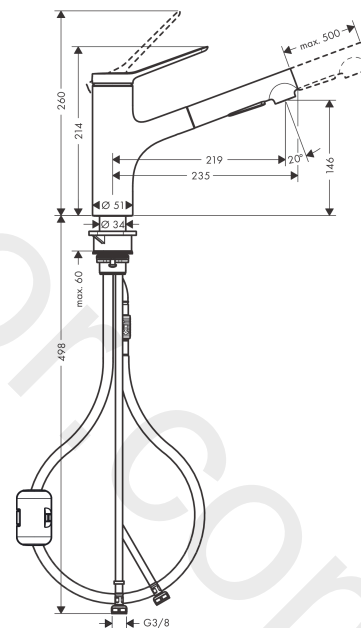

Scale drawing