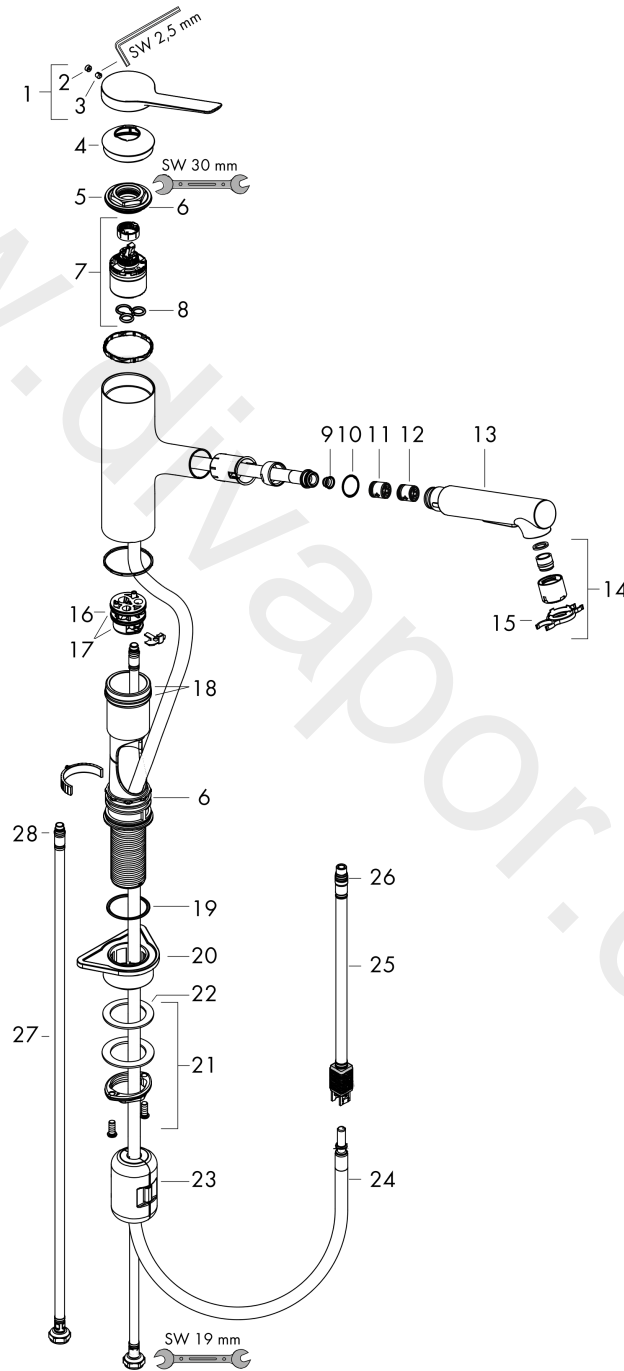

### product features

- ComfortZone 150
- swivel range 110°
- laminar spray, shower spray
- lockable shower spray, spray returns through pressing spray diverter and spray returns automatically through handle closing
- quick connect hose
- connection dimension: DN15
- maximum flow rate at 3 bar: 8,2 l/min
- ceramic cartridge
- connection type: G 3/8 connections
- temperature limitation adjustable
- integrated non-return valve
- suitable for continuous flow water heaters
- extension length up to 50 cm

## Scale drawing

**Zesis M33**

**Single lever kitchen mixer 150, pull-out spray, 2jet, nordic**

Finish: **Chrome** Article Number: **74816000**

**Flowchart**

**Zesis M33**  
**Single lever kitchen mixer 150, pull-out spray, 2jet, nordic**  
 Finish: **Chrome** Article Number: **74816000**

**Exploded Drawing**

Year of production: >12/21

### Spare part list

Year of production: >12/21

Pos.	Description	Article Number	Price	PU
1	handle	94390000	£ 51,00	1
2	screw cover	93735610	£ 9,00	1
3	hollow set screw M5x5	98446000	£ 3,30	1
4	flange	94388000	£ 9,00	1
5	nut	94389000	£ 43,00	1
6	O-ring 41x2	98212000	£ 3,30	1
7	cartridge, assy	93895000	£ 79,00	1
8	seal	95008000	£ 9,00	1
9	filter	97735000	£ 3,30	1
10	O-ring 18x1,5	98231000	£ 3,30	1
11	flow limiter / non return valve	87560000	£ 9,00	1
12	non return valve	87561000	£ 9,00	1
13	handspray	94395000	£ 79,00	1
14	aerator laminar M22x1 (15 l/min)	95909000	£ 51,00	1
15	service tool	95910000	£ 9,00	1
16	adapter for cartridge	95911000	£ 20,50	1
17	O-Ring 30x2	98186000	£ 3,30	1
18	O-ring 37x2	92115000	£ 3,30	1
19	O-Ring 36x2,5	98190000	£ 3,30	1
20	support	97523000	£ 6,10	1
21	fixing set (Ø 34)	95049000	£ 16,10	1
22	lever collar	97548000	£ 3,30	1
23	weight	92500000	£ 43,00	1
24	hose 1,25 m	95506000	£ 79,00	1
25	connection hose 600 mm	92264000	£ 43,00	1
26	O-ring 7x1,5	98422000	£ 3,30	1
27	connection hose 600 mm M8x0,75 G3/8	96510000	£ 25,00	1
28	O-ring 6,6x1,6	93019000	£ 3,30	1
a	adapter for handle	94875000	£ 9,00	1