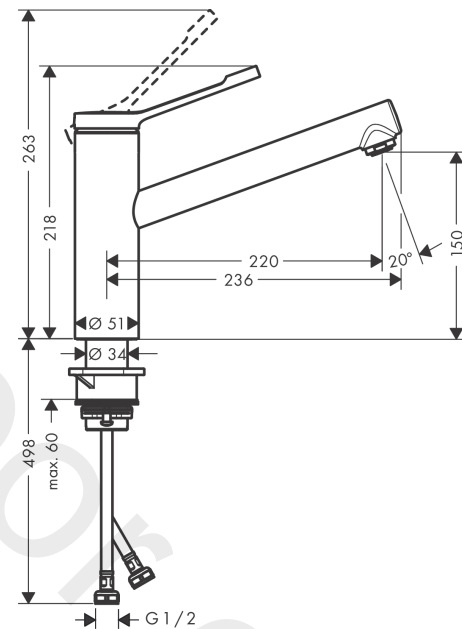

##### product features

- ComfortZone 150
- swivel range adjustable in 3 steps 60°, 110° or 360°
- normal spray
- connection dimension: DN15
- maximum flow rate at 3 bar: 4,9 l/min
- ceramic cartridge
- connection type: G ½ connections
- temperature limitation adjustable
- suitable for continuous flow water heaters

#### Scale drawing