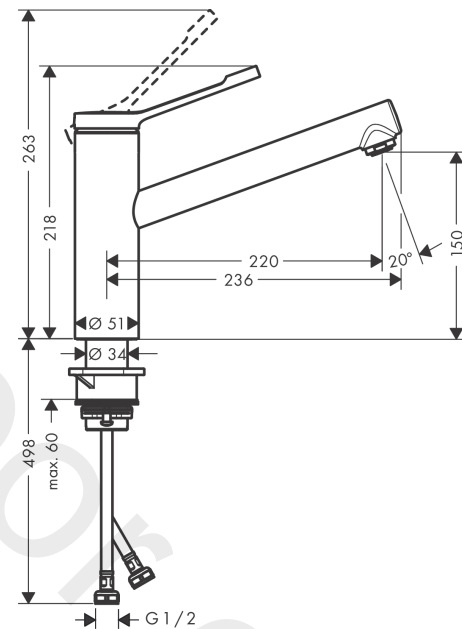

Zesis Lean M34

Single lever kitchen mixer 150, 1jet

Finish: **Chrome** Article Number: **74815007**

Description

product features

- ComfortZone 150
- swivel range adjustable in 3 steps 60°, 110° or 360°
- normal spray
- connection dimension: DN15
- maximum flow rate at 3 bar: 4,9 l/min
- ceramic cartridge
- connection type: G ½ connections
- temperature limitation adjustable
- suitable for continuous flow water heaters

Technology

Design awards

Product image

Scale drawing

Flowchart

Zesis Lean M34
Single lever kitchen mixer 150, 1jet
 Finish: **Chrome** Article Number: **74815007**

Exploded Drawing

Year of production: >10/21

Zesis Lean M34

Single lever kitchen mixer 150, 1jet

Finish: **Chrome** Article Number: **74815007**

Spare part list

Year of production: >10/21

Pos.	Description	Article Number	Price	PU
1	handle	94392000	£ 43,00	1
2	hollow set screw M5x5	98446000	£ 3,30	1
3	screw cover	93735610	£ 9,00	1
4	flange	94388000	£ 9,00	1
5	nut	94389000	£ 43,00	1
6	O-ring 41x2	98212000	£ 3,30	1
7	cartridge, assy	93895000	£ 79,00	1
8	seal	95008000	£ 9,00	1
9	aerator M24x1 (15 l/min)	13913000	£ 14,00	1
10	adapter for cartridge	98750000	£ 13,30	1
11	O-Ring 30x2	98186000	£ 3,30	1
12	sealing set	98702000	£ 9,00	1
13	O-Ring 36x2,5	98190000	£ 3,30	1
14	support	97523000	£ 6,10	1
15	fixing set (Ø 34)	95049000	£ 16,10	1
16	lever collar	97548000	£ 3,30	1
17	connection hose 600 mm M8x0,75 G1/2	92482000	£ 43,00	1
18	O-ring 7x1,5	98422000	£ 3,30	1