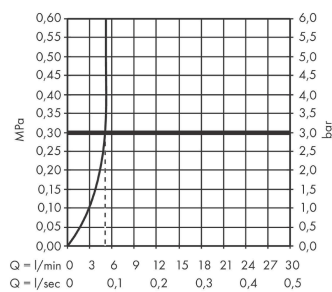

Zesis Lean M34

Single lever kitchen mixer 150, 1jet

Finish: **Chrome** Article Number: **74815007**

Description

product features

- ComfortZone 150
- swivel range adjustable in 3 steps 60°, 110° or 360°
- normal spray
- connection dimension: DN15
- maximum flow rate at 3 bar: 4,9 l/min
- ceramic cartridge
- connection type: G ½ connections
- temperature limitation adjustable
- suitable for continuous flow water heaters

Technology

Design awards

Product image

Scale drawing

Flowchart

Zesis Lean M34
Single lever kitchen mixer 150, 1jet
 Finish: **Chrome** Article Number: **74815007**

Exploded Drawing

Year of production: >10/21