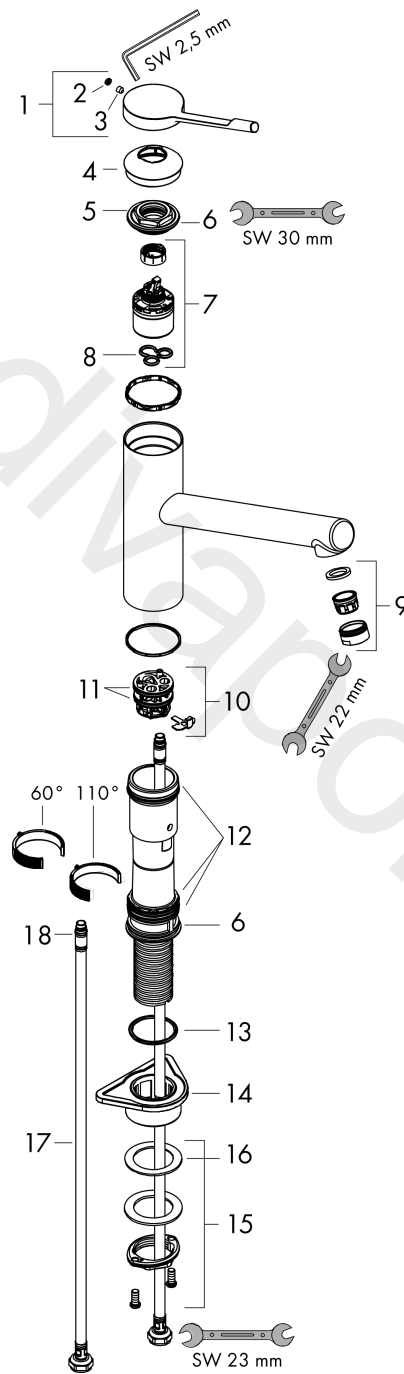

Zesis Lean M34

Single lever kitchen mixer 150, 1jet

Finish: **Chrome** Article Number: **74815007**

Description

product features

- ComfortZone 150
- swivel range adjustable in 3 steps 60°, 110° or 360°
- normal spray
- connection dimension: DN15
- maximum flow rate at 3 bar: 4,9 l/min
- ceramic cartridge
- connection type: G ½ connections
- temperature limitation adjustable
- suitable for continuous flow water heaters

Technology

Design awards

Product image

Scale drawing

Flowchart

Zesis Lean M34
Single lever kitchen mixer 150, 1jet
 Finish: **Chrome** Article Number: **74815007**

Exploded Drawing

Year of production: >10/21

Zesis Lean M34

Single lever kitchen mixer 150, 1jet

Finish: **Chrome** Article Number: **74815007**

Spare part list

Year of production: >10/21

Pos.	Description	Article Number	Price	PU
1	handle	94392000	£ 43,00	1
2	hollow set screw M5x5	98446000	£ 3,30	1
3	screw cover	93735610	£ 9,00	1
4	flange	94388000	£ 9,00	1
5	nut	94389000	£ 43,00	1
6	O-ring 41x2	98212000	£ 3,30	1
7	cartridge, assy	93895000	£ 79,00	1
8	seal	95008000	£ 9,00	1
9	aerator M24x1 (15 l/min)	13913000	£ 14,00	1
10	adapter for cartridge	98750000	£ 13,30	1
11	O-Ring 30x2	98186000	£ 3,30	1
12	sealing set	98702000	£ 9,00	1
13	O-Ring 36x2,5	98190000	£ 3,30	1
14	support	97523000	£ 6,10	1
15	fixing set (Ø 34)	95049000	£ 16,10	1
16	lever collar	97548000	£ 3,30	1
17	connection hose 600 mm M8x0,75 G1/2	92482000	£ 43,00	1
18	O-ring 7x1,5	98422000	£ 3,30	1