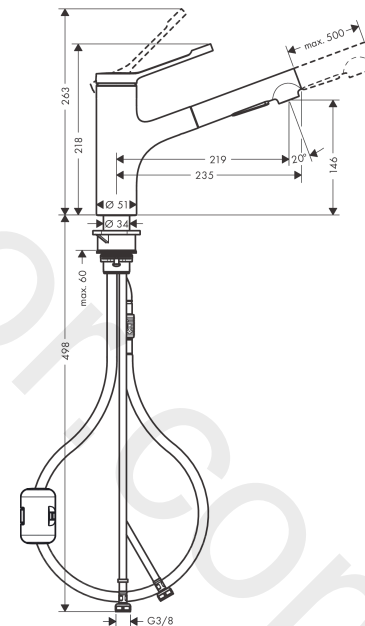

Zesis Lean M34
Single lever kitchen mixer 150, pull-out spray, 2jet
 Finish: **Matt Black** Article Number: **74814670**

Description

product features

- ComfortZone 150
- swivel range 150°
- laminar spray, shower spray
- lockable shower spray, spray returns through pressing spray diverter and spray returns automatically through handle closing
- quick connect hose
- connection dimension: DN15
- maximum flow rate at 3 bar: 8,2 l/min
- ceramic cartridge
- connection type: G 3/8 connections
- temperature limitation adjustable
- integrated non-return valve
- suitable for continuous flow water heaters
- extension length up to 50 cm

Article Details

Price excl. VAT

254,17 £

Technology

Design awards

Product image

Scale drawing

Zesis Lean M34
Single lever kitchen mixer 150, pull-out spray, 2jet
 Finish: **Matt Black** Article Number: **74814670**

Flowchart

Zesis Lean M34**Single lever kitchen mixer 150, pull-out spray, 2jet**Finish: **Matt Black** Article Number: **74814670****Spare part list**

Year of production: >12/21

Pos.	Description	Article Number	Price	PU
1	handle	94392670	£ 64,00	1
2	hollow set screw M5x5	98446000	£ 3,30	1
3	screw cover	93735610	£ 9,00	1
4	flange	94388670	£ 13,50	1
5	nut	94389000	£ 43,00	1
6	O-ring 41x2	98212000	£ 3,30	1
7	cartridge, assy	93895000	£ 79,00	1
8	seal	95008000	£ 9,00	1
9	filter	97735000	£ 3,30	1
10	O-ring 18x1,5	98231000	£ 3,30	1
11	handspray	94395670	£ 118,00	1
12	aerator laminar M22x1 (15 l/min)	95909000	£ 51,00	1
13	service tool	95910000	£ 9,00	1
14	adapter for cartridge	95911000	£ 20,50	1
15	O-Ring 30x2	98186000	£ 3,30	1
16	O-ring 37x2	92115000	£ 3,30	1
17	O-Ring 36x2,5	98190000	£ 3,30	1
18	support	97523000	£ 6,10	1
19	fixing set (Ø 34)	95049000	£ 16,10	1
20	lever collar	97548000	£ 3,30	1
21	weight	92500000	£ 43,00	1
22	hose 1,25 m	95506000	£ 79,00	1
23	connection hose 600 mm	92264000	£ 43,00	1
24	O-ring 7x1,5	98422000	£ 3,30	1
25	connection hose 600 mm M8x0,75 G3/8	96510000	£ 25,00	1
26	O-ring 6,6x1,6	93019000	£ 3,30	1