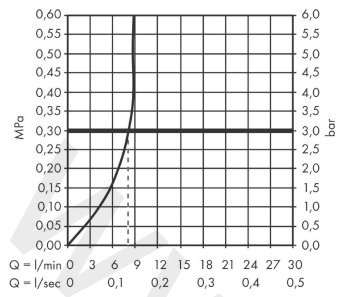

Zesis Lean M34
Single lever kitchen mixer 150, pull-out spray, 2jet
Finish: **Matt Black** Article Number: **74814670**

Flowchart