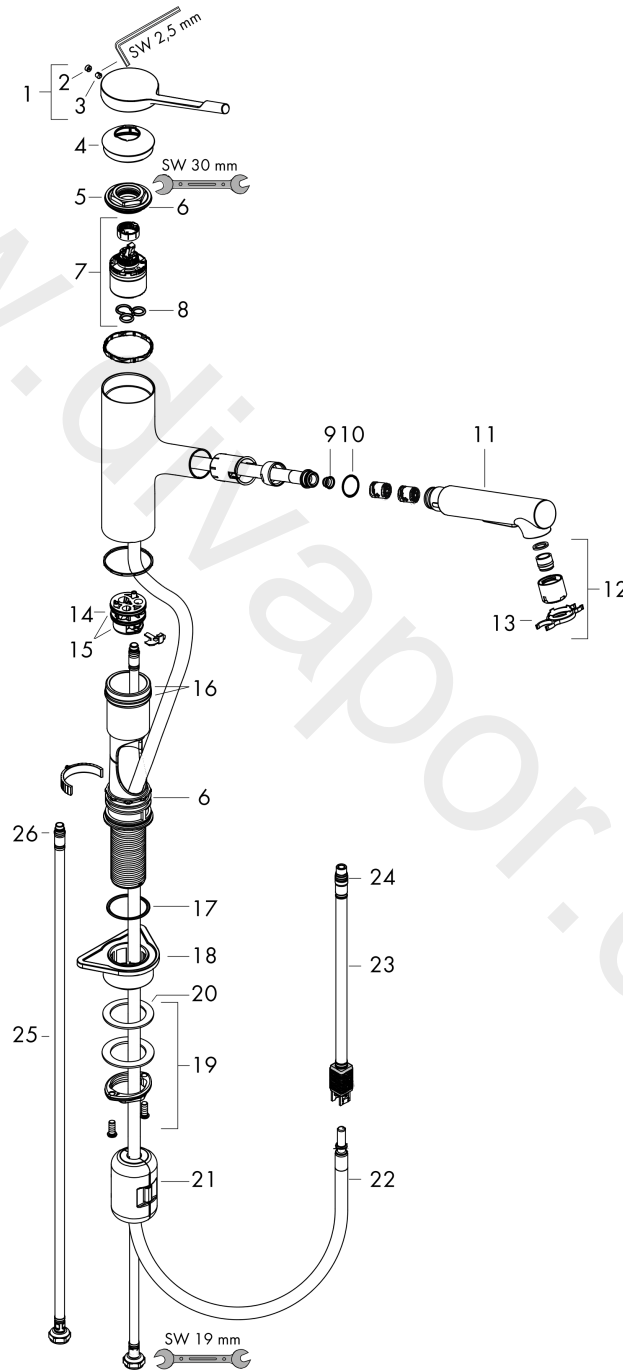

### product features

- ComfortZone 150
- swivel range 150°
- laminar spray, shower spray
- lockable shower spray, spray returns through pressing spray diverter and spray returns automatically through handle closing
- quick connect hose
- connection dimension: DN15
- maximum flow rate at 3 bar: 8,2 l/min
- ceramic cartridge
- connection type: G 3/8 connections
- temperature limitation adjustable
- integrated non-return valve
- suitable for continuous flow water heaters
- extension length up to 50 cm

## Scale drawing

**Zesis Lean M34**  
**Single lever kitchen mixer 150, pull-out spray, 2jet**  
 Finish: **Chrome** Article Number: **74814000**

Flowchart

**Zesis Lean M34**  
**Single lever kitchen mixer 150, pull-out spray, 2jet**  
 Finish: **Chrome** Article Number: **74814000**

**Exploded Drawing**

Year of production: >12/21

### Spare part list

Year of production: >12/21

Pos.	Description	Article Number	Price	PU
1	handle	94392000	£ 43,00	1
2	screw cover	93735610	£ 9,00	1
3	hollow set screw M5x5	98446000	£ 3,30	1
4	flange	94388000	£ 9,00	1
5	nut	94389000	£ 43,00	1
6	O-ring 41x2	98212000	£ 3,30	1
7	cartridge, assy	93895000	£ 79,00	1
8	seal	95008000	£ 9,00	1
9	filter	97735000	£ 3,30	1
10	O-ring 18x1,5	98231000	£ 3,30	1
11	handspray	94395000	£ 79,00	1
12	aerator laminar M22x1 (15 l/min)	95909000	£ 51,00	1
13	service tool	95910000	£ 9,00	1
14	adapter for cartridge	95911000	£ 20,50	1
15	O-Ring 30x2	98186000	£ 3,30	1
16	O-ring 37x2	92115000	£ 3,30	1
17	O-Ring 36x2,5	98190000	£ 3,30	1
18	support	97523000	£ 6,10	1
19	fixing set (Ø 34)	95049000	£ 16,10	1
20	lever collar	97548000	£ 3,30	1
21	weight	92500000	£ 43,00	1
22	hose 1,25 m	95506000	£ 79,00	1
23	connection hose 600 mm	92264000	£ 43,00	1
24	O-ring 7x1,5	98422000	£ 3,30	1
25	connection hose 600 mm M8x0,75 G3/8	96510000	£ 25,00	1
26	O-ring 6,6x1,6	93019000	£ 3,30	1