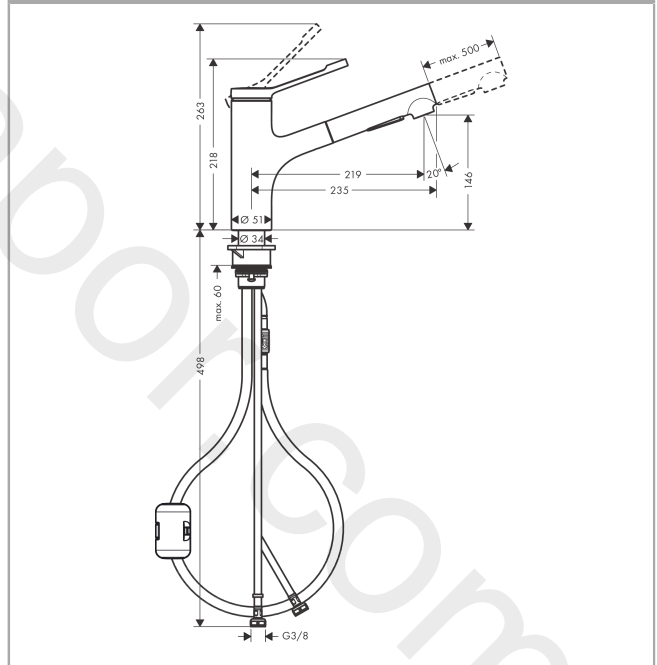

Scale drawing