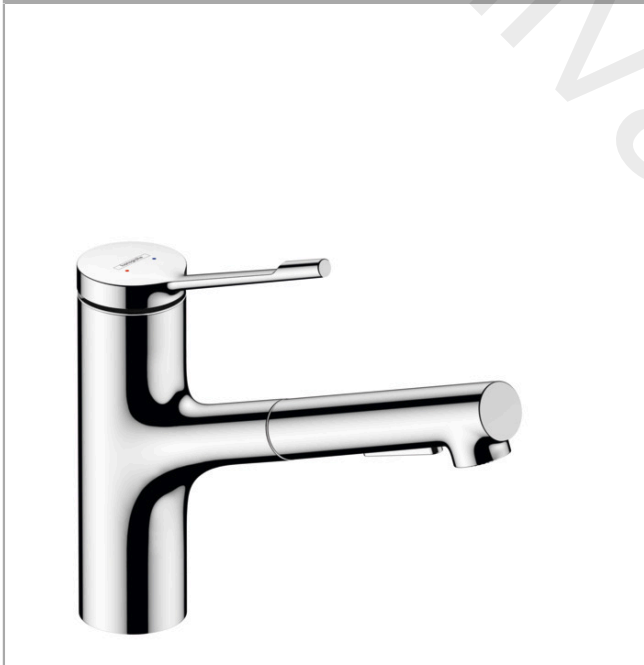

Zesis Lean M34
Single lever kitchen mixer 150, pull-out spray, 2jet
Finish: **Chrome** Article Number: **74814000**

Description

product features

- ComfortZone 150
- swivel range 150°
- laminar spray, shower spray
- lockable shower spray, spray returns through pressing spray diverter and spray returns automatically through handle closing
- quick connect hose
- connection dimension: DN15
- maximum flow rate at 3 bar: 8,2 l/min
- ceramic cartridge
- connection type: G 3/8 connections
- temperature limitation adjustable
- integrated non-return valve
- suitable for continuous flow water heaters
- extension length up to 50 cm

Article Details

Price excl. VAT 180,00 £

Technology

Design awards

Product image