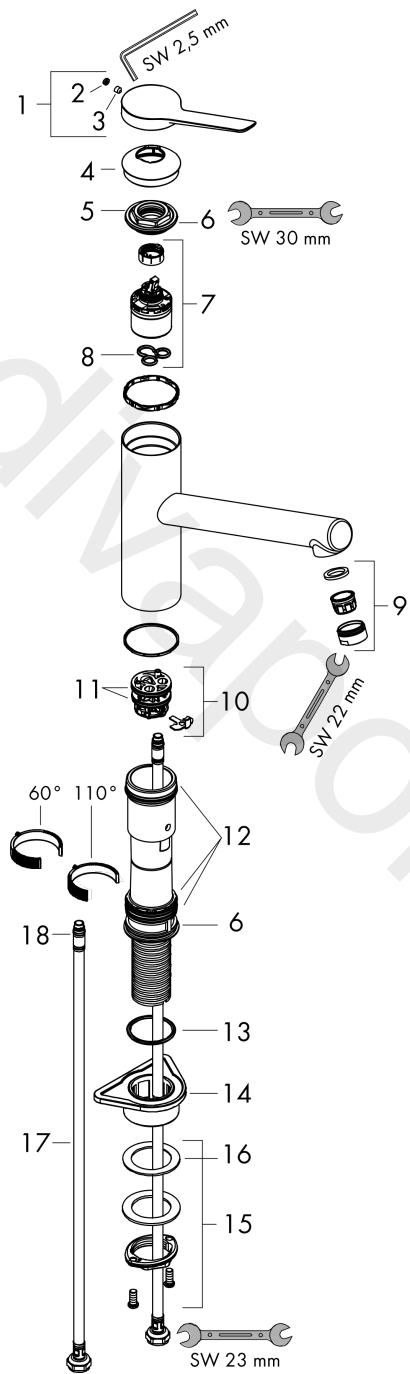

Exploded Drawing

Year of production: >10/21

Zesis M33**Single lever kitchen mixer 150, CoolStart, EcoSelection, 1jet**Finish: **Chrome** Article Number: **74813000****Spare part list**

Year of production: >10/21

Pos.	Description	Article Number	Price	PU
1	handle	94390000	£ 51,00	1
2	screw cover	93735610	£ 9,00	1
3	hollow set screw M5x5	98446000	£ 3,30	1
4	flange	94388000	£ 9,00	1
5	nut	94389000	£ 43,00	1
6	O-ring 41x2	98212000	£ 3,30	1
7	cartridge, assy	93896000	£ 224,00	1
8	seal	95008000	£ 9,00	1
9	aerator M24x1 (15 l/min)	13913000	£ 14,00	1
10	adapter for cartridge	98324000	£ 16,10	1
11	O-Ring 30x2	98186000	£ 3,30	1
12	sealing set	98702000	£ 9,00	1
13	O-Ring 36x2,5	98190000	£ 3,30	1
14	support	97523000	£ 6,10	1
15	fixing set (Ø 34)	95049000	£ 16,10	1
16	lever collar	97548000	£ 3,30	1
17	connection hose 600 mm M8x0,75 G3/8	96510000	£ 25,00	1
18	O-ring 7x1,5	98422000	£ 3,30	1
a	adapter for handle	94875000	£ 9,00	1