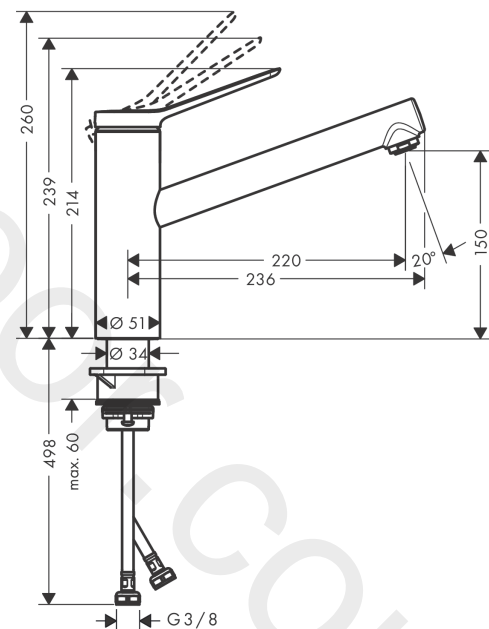

Zesis M33

Single lever kitchen mixer 150, CoolStart, EcoSelection, 1jet

Finish: **Chrome** Article Number: **74813000**

Description

product features

- ComfortZone 150
- cold water in basic handle position
- swivel range adjustable in 2 steps 60° or 110°
- normal spray
- connection dimension: DN15
- maximum flow rate at 3 bar: 7,6 l/min
- ceramic cartridge with Eco handle position for a reduced flowrate by up to 50%
- connection type: G 3/8 connections
- temperature limitation adjustable
- suitable for continuous flow water heaters

Article Details

Price excl. VAT

130,00 £

Technology

Design awards

Product image

Scale drawing

Zesis M33

Pos.	Description	Article Number	Price	PU
1	handle	94390000	£ 51,00	1
2	screw cover	93735610	£ 9,00	1
3	hollow set screw M5x5	98446000	£ 3,30	1
4	flange	94388000	£ 9,00	1
5	nut	94389000	£ 43,00	1
6	O-ring 41x2	98212000	£ 3,30	1
7	cartridge, assy	93896000	£ 224,00	1
8	seal	95008000	£ 9,00	1
9	aerator M24x1 (15 l/min)	13913000	£ 14,00	1
10	adapter for cartridge	98324000	£ 16,10	1
11	O-Ring 30x2	98186000	£ 3,30	1
12	sealing set	98702000	£ 9,00	1
13	O-Ring 36x2,5	98190000	£ 3,30	1
14	support	97523000	£ 6,10	1
15	fixing set (Ø 34)	95049000	£ 16,10	1
16	lever collar	97548000	£ 3,30	1
17	connection hose 600 mm M8x0,75 G3/8	96510000	£ 25,00	1
18	O-ring 7x1,5	98422000	£ 3,30	1
a	adapter for handle	94875000	£ 9,00	1