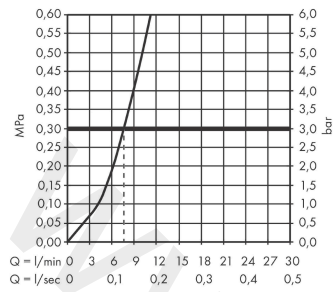

Zesis M33

Single lever kitchen mixer 150, CoolStart, EcoSelection, 1jet

Finish: **Chrome** Article Number: **74813000**

Flowchart

www.divapor.com