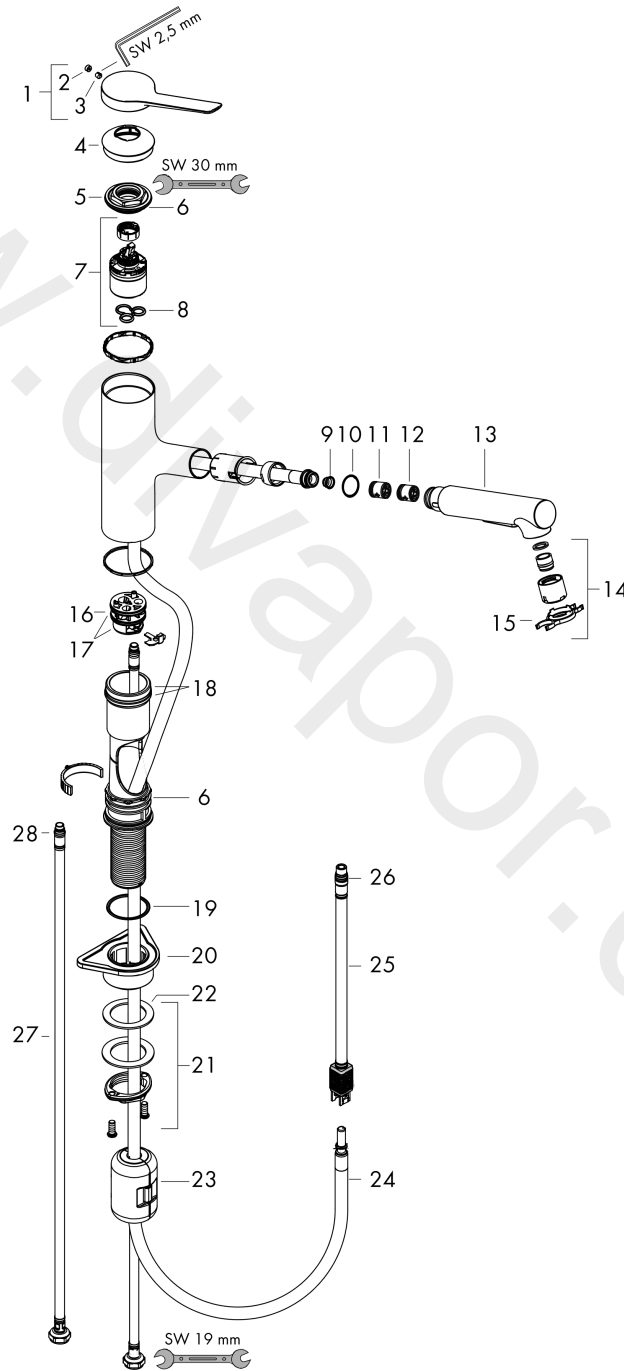

#### product features

- ComfortZone 150
- swivel range 150°
- laminar spray, shower spray
- lockable shower spray, spray returns through pressing spray diverter and spray returns automatically through handle closing
- quick connect hose
- connection dimension: DN15
- maximum flow rate at 3 bar: 8,2 l/min
- ceramic cartridge
- connection type: G 3/8 connections
- temperature limitation adjustable
- integrated non-return valve
- suitable for continuous flow water heaters
- extension length up to 50 cm

### Scale drawing

**Zesis M33**

**Single lever kitchen mixer 150, pull-out spray, 2jet**

Finish: **Stainless Steel Finish** Article Number: **74800800**

**Flowchart**

**Zesis M33**

**Single lever kitchen mixer 150, pull-out spray, 2jet**

Finish: **Stainless Steel Finish** Article Number: **74800800**

**Exploded Drawing**

Year of production: >12/21

### Spare part list

Year of production: >12/21

Pos.	Description	Article Number	Price	PU
1	handle	94390800	£ 76,00	1
2	hollow set screw M5x5	98446000	£ 3,30	1
3	screw cover	93735460	£ 9,00	1
4	flange	94388800	£ 13,50	1
5	nut	94389000	£ 43,00	1
6	O-ring 41x2	98212000	£ 3,30	1
7	cartridge, assy	93895000	£ 79,00	1
8	seal	95008000	£ 9,00	1
9	filter	97735000	£ 3,30	1
10	O-ring 18x1,5	98231000	£ 3,30	1
11	flow limiter / non return valve	87560000	£ 9,00	1
12	non return valve	87561000	£ 9,00	1
13	handspray	94395800	£ 118,00	1
14	aerator laminar M22x1 (15 l/min)	95909000	£ 51,00	1
15	service tool	95910000	£ 9,00	1
16	adapter for cartridge	95911000	£ 20,50	1
17	O-Ring 30x2	98186000	£ 3,30	1
18	O-ring 37x2	92115000	£ 3,30	1
19	O-Ring 36x2,5	98190000	£ 3,30	1
20	support	97523000	£ 6,10	1
21	fixing set (Ø 34)	95049000	£ 16,10	1
22	lever collar	97548000	£ 3,30	1
23	weight	92500000	£ 43,00	1
24	hose 1,25 m	95506000	£ 79,00	1
25	connection hose 600 mm	92264000	£ 43,00	1
26	connection hose 600 mm M8x0,75 G3/8	96510000	£ 25,00	1
27	O-ring 7x1,5	98422000	£ 3,30	1
28	O-ring 6,6x1,6	93019000	£ 3,30	1
a	adapter for handle	94875000	£ 9,00	1