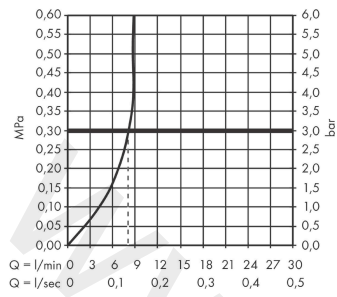

### Scale drawing

**Zesis M33**

**Single lever kitchen mixer 150, pull-out spray, 2jet**

Finish: **Stainless Steel Finish** Article Number: **74800800**

**Flowchart**

**Zesis M33**

**Single lever kitchen mixer 150, pull-out spray, 2jet**