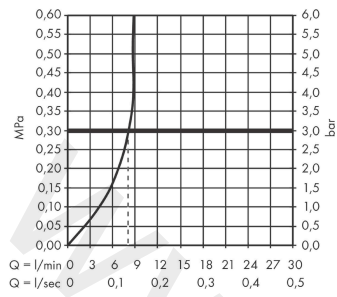

Zesis M33

Single lever kitchen mixer 150, pull-out spray, 2jet

Finish: **Matt Black** Article Number: **74800670**

Flowchart