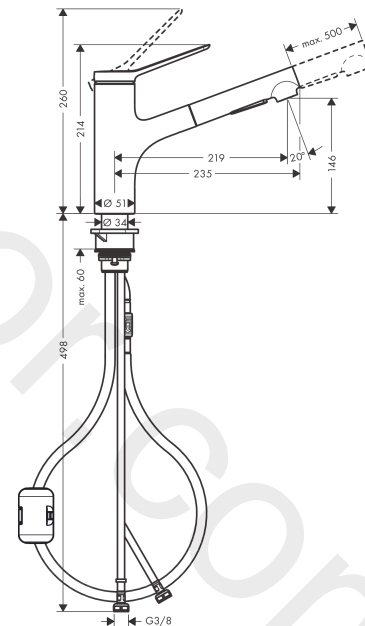

Scale drawing