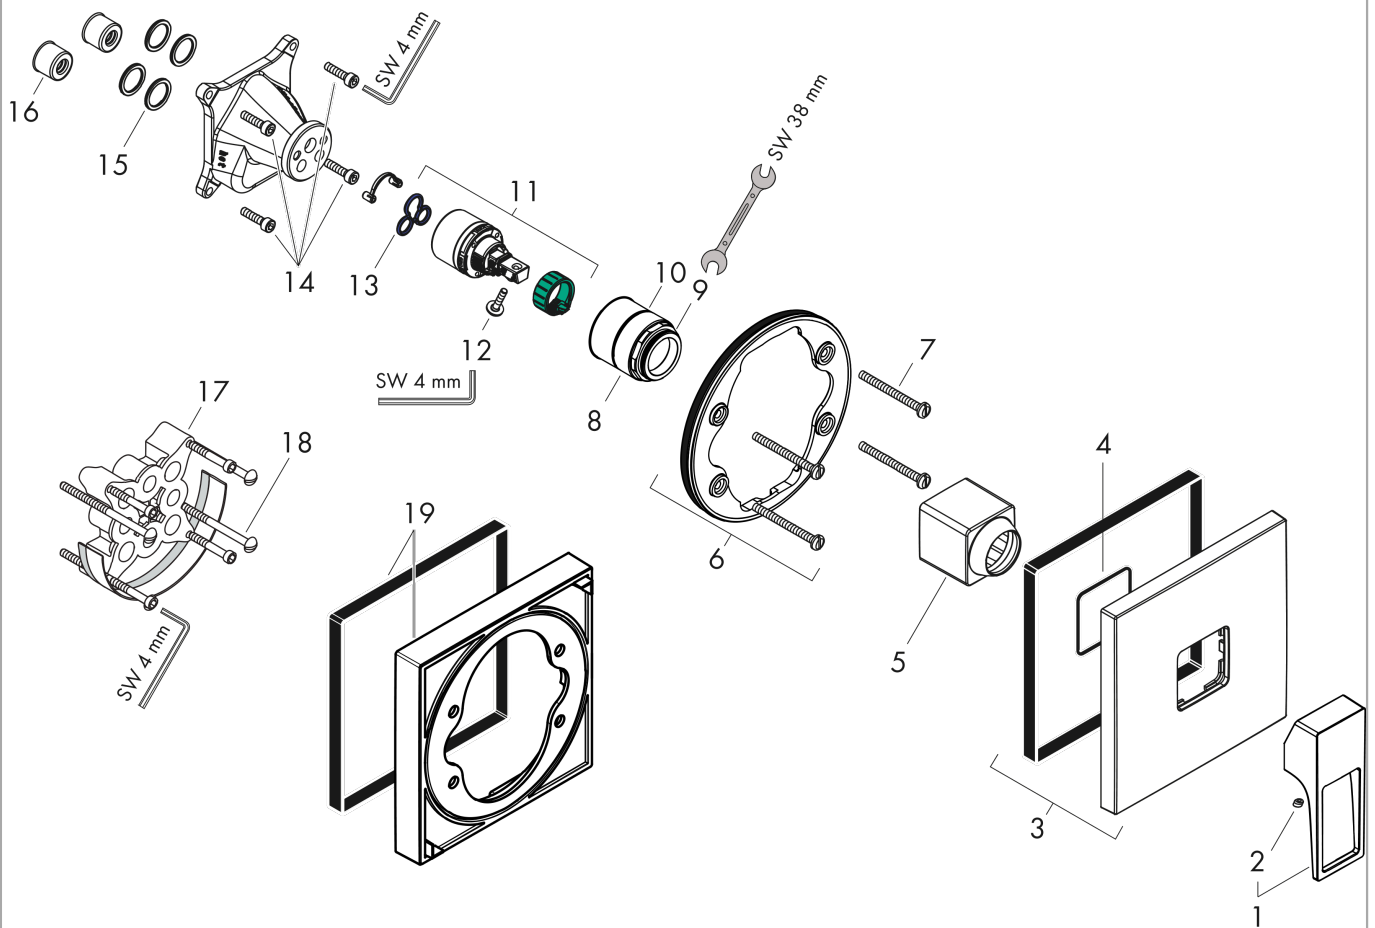

Metropol

Single lever shower mixer for concealed installation with loop handle for iBox universal

Surfaces: Article Number: **74565000**

Exploded Drawing

Year of production: **04/17 - 09/20**

Metropol

Single lever shower mixer for concealed installation with loop handle for iBox universal

Surfaces: Article Number: **74565000**

Spare part list

Year of production: 04/17 - 09/20

Pos.	Description	Article Number	Price	PU
1	handle	93076000	-	1
2	screw cover	96338000	-	1
3	escutcheon 155 / 155 mm	93142000	-	1
4	O-ring 54x3	98436000	-	1
5	sleeve	93143000	-	1
6	holder for escutcheon	98793000	-	1
7	set of fixing screws	96454000	-	1
8	nut	98796000	-	1
9	O-ring 39x1,5	98400000	-	1
10	O-ring 30x1,5	98433000	-	1
11	cartridge, assy	92730000	-	1
12	locking screw for handle	95140000	-	1
13	seal	95008000	-	1
14	set of screws	96525000	-	1
15	O-ring 16x2	98133000	-	1
16	noise reduction	94073000	-	1
17	extension 25 mm	13595000	-	1
18	set of fixing screws	97747000	-	1
19	extension 22 mm	13593000	-	1
a	concealed item	01800180	-	1
b	adapter for exchanged connections	93181000	-	1