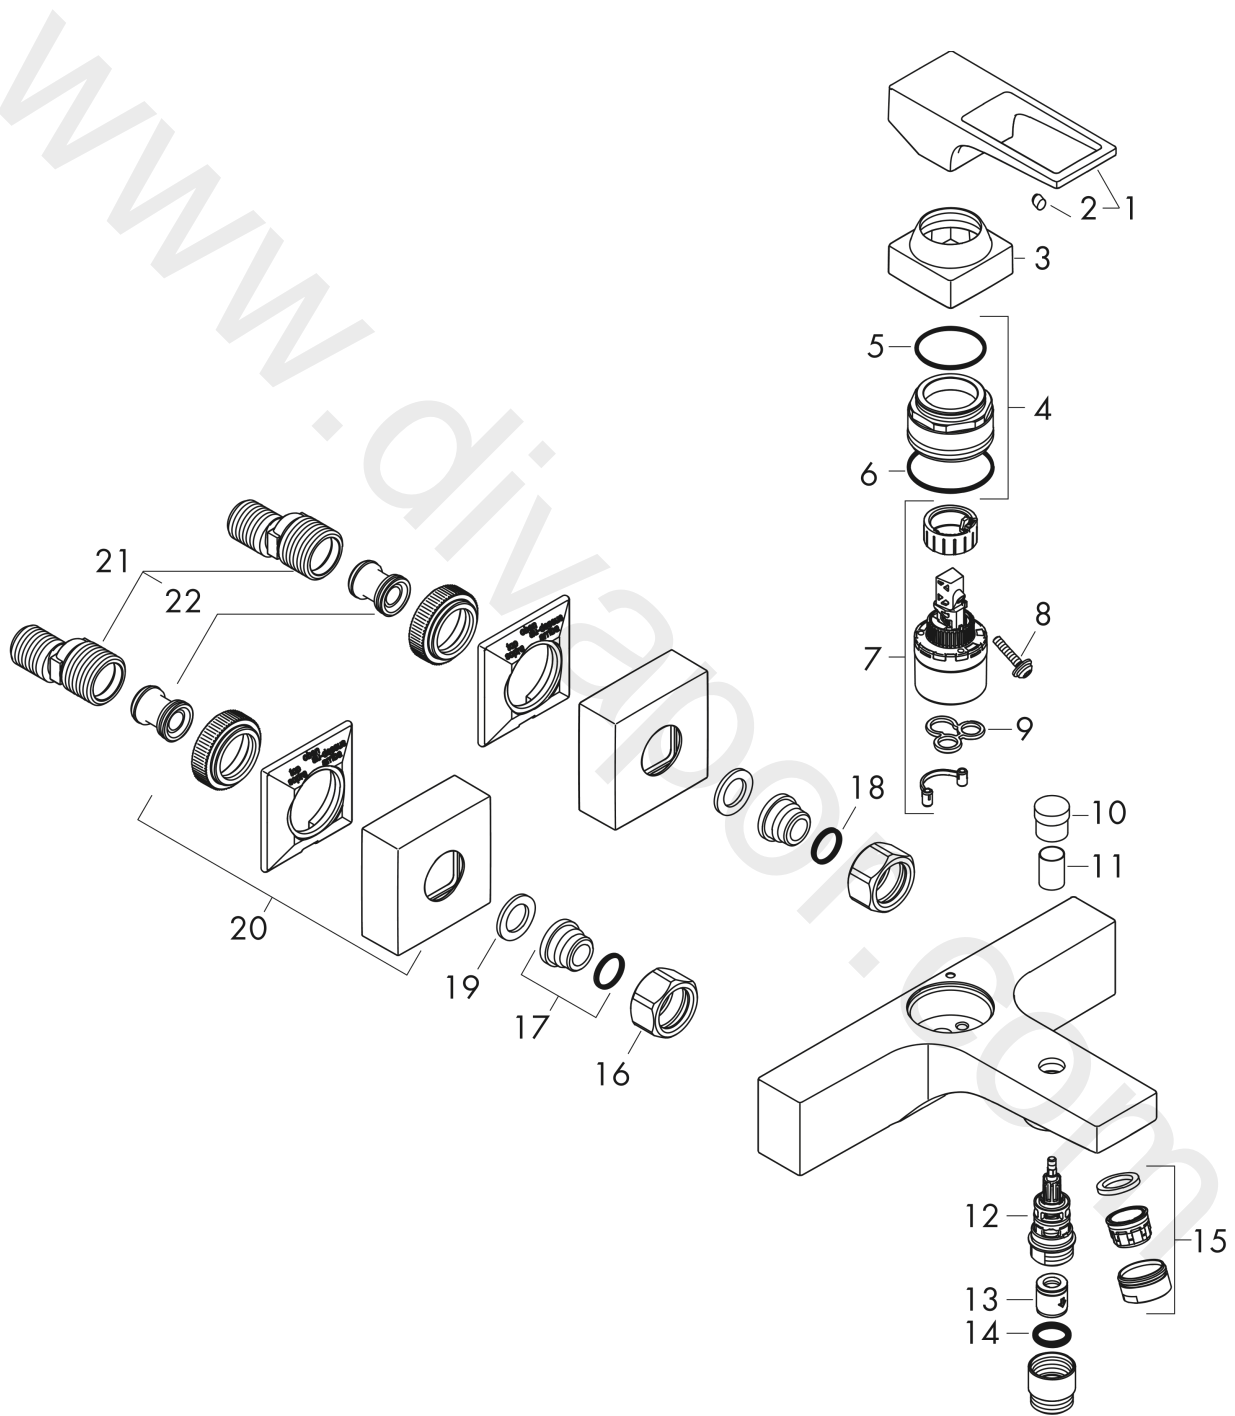

#### product features

- 2 functions
- projection: 180 mm
- centre distance:  $150 \pm 12$  mm
- spray type mixer: normal spray
- maximum flow rate at 3 bar: 20,9 l/min
- flow rate for bath spout at 3 bar: 20,9 l/min
- ceramic cartridge
- temperature limitation adjustable
- diverter with automatic resetting
- protected against backflow, according to DIN EN 1717
- with silencer
- suitable for continuous flow water heaters
- connection dimension: DN15
- connection type: s-shaped connections
- wall-mounted
- min. operating pressure: 1 bar
- max. operating pressure: 10 bar

### Scale drawing

**Metropol**

**Single lever bath mixer for exposed installation with loop handle 2 ticks**

Finish: **Chrome** Article Number: **74556009**

**Flowchart**

**Metropol**  
**Single lever bath mixer for exposed installation with loop handle 2 ticks**  
 Finish: **Chrome** Article Number: **74556009**

Exploded Drawing

Year of production: >04/20

**Metropol****Single lever bath mixer for exposed installation with loop handle 2 ticks**Finish: **Chrome** Article Number: **74556009****Spare part list**

Year of production: &gt;04/20

Pos.	Description	Article Number	Price	PU
1	handle	93076000	£ 79,00	1
2	screw cover	96338000	£ 3,30	1
3	flange	93078000	£ 20,50	1
4	nut	93079000	£ 64,00	1
5	O-ring 30x1,5	98433000	£ 3,30	1
6	O-ring 33x1,5	98164000	£ 3,30	1
7	cartridge, assy	95646000	£ 96,00	1
8	locking screw for handle	95140000	£ 6,10	1
9	seal	95008000	£ 9,00	1
10	diverter knob	97981000	£ 20,50	1
11	sleeve	97979000	£ 16,10	1
12	selector	97978019	-	1
13	non return valve	92839000	£ 16,10	1
14	O-Ring 14x2,5	98189000	£ 3,30	1
15	aerator M24x1 (30 l/min)	96512000	£ 16,10	1
16	set of nuts	96157000	£ 35,00	1
17	connecting thread	97220000	£ 16,10	1
18	O-ring 15x2	98163000	£ 3,30	1
19	filter packing	96922000	£ 9,00	1
20	escutcheon	93077000	£ 51,00	1
21	set of S-unions (±12 mm)	94140000	£ 51,00	1
22	noise reduction	96429000	£ 6,10	1