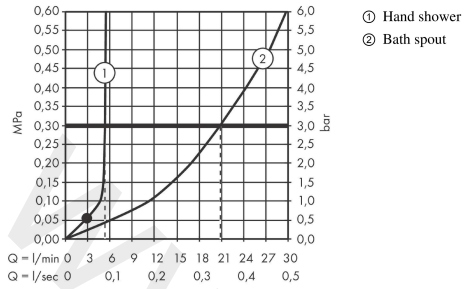

#### product features

- 2 functions
- projection: 180 mm
- centre distance:  $150 \pm 12$  mm
- spray type mixer: normal spray
- maximum flow rate at 3 bar: 20,9 l/min
- flow rate for bath spout at 3 bar: 20,9 l/min
- ceramic cartridge
- temperature limitation adjustable
- diverter with automatic resetting
- protected against backflow, according to DIN EN 1717
- with silencer
- suitable for continuous flow water heaters
- connection dimension: DN15
- connection type: s-shaped connections
- wall-mounted
- min. operating pressure: 1 bar
- max. operating pressure: 10 bar

### Scale drawing

**Metropol**

**Single lever bath mixer for exposed installation with loop handle 2 ticks**

Finish: **Chrome** Article Number: **74556009**

**Flowchart**

**Metropol**  
**Single lever bath mixer for exposed installation with loop handle 2 ticks**  
 Finish: **Chrome** Article Number: **74556009**