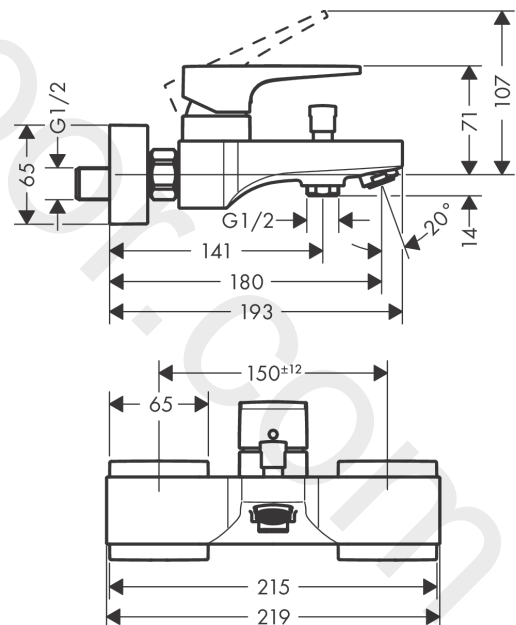

#### product features

- 2 functions
- projection: 180 mm
- centre distance:  $150 \pm 12$  mm
- spray type mixer: normal spray
- maximum flow rate at 3 bar: 20,9 l/min
- flow rate for bath spout at 3 bar: 20,9 l/min
- ceramic cartridge
- temperature limitation adjustable
- diverter with automatic resetting
- protected against backflow, according to DIN EN 1717
- with silencer
- suitable for continuous flow water heaters
- connection dimension: DN15
- connection type: s-shaped connections
- wall-mounted
- min. operating pressure: 1 bar
- max. operating pressure: 10 bar

### Scale drawing

**Metropol**

**Single lever bath mixer for exposed installation with loop handle 2 ticks**

Finish: **Chrome** Article Number: **74556009**

**Flowchart**

**Metropol**  
**Single lever bath mixer for exposed installation with loop handle 2 ticks**  
 Finish: **Chrome** Article Number: **74556009**

Exploded Drawing

Year of production: >04/20

**Metropol****Single lever bath mixer for exposed installation with loop handle 2 ticks**Finish: **Chrome** Article Number: **74556009****Spare part list**

Year of production: &gt;04/20

Pos.	Description	Article Number	Price	PU
1	handle	93076000	£ 79,00	1
2	screw cover	96338000	£ 3,30	1
3	flange	93078000	£ 20,50	1
4	nut	93079000	£ 64,00	1
5	O-ring 30x1,5	98433000	£ 3,30	1
6	O-ring 33x1,5	98164000	£ 3,30	1
7	cartridge, assy	95646000	£ 96,00	1
8	locking screw for handle	95140000	£ 6,10	1
9	seal	95008000	£ 9,00	1
10	diverter knob	97981000	£ 20,50	1
11	sleeve	97979000	£ 16,10	1
12	selector	97978019	-	1
13	non return valve	92839000	£ 16,10	1
14	O-Ring 14x2,5	98189000	£ 3,30	1
15	aerator M24x1 (30 l/min)	96512000	£ 16,10	1
16	set of nuts	96157000	£ 35,00	1
17	connecting thread	97220000	£ 16,10	1
18	O-ring 15x2	98163000	£ 3,30	1
19	filter packing	96922000	£ 9,00	1
20	escutcheon	93077000	£ 51,00	1
21	set of S-unions (±12 mm)	94140000	£ 51,00	1
22	noise reduction	96429000	£ 6,10	1