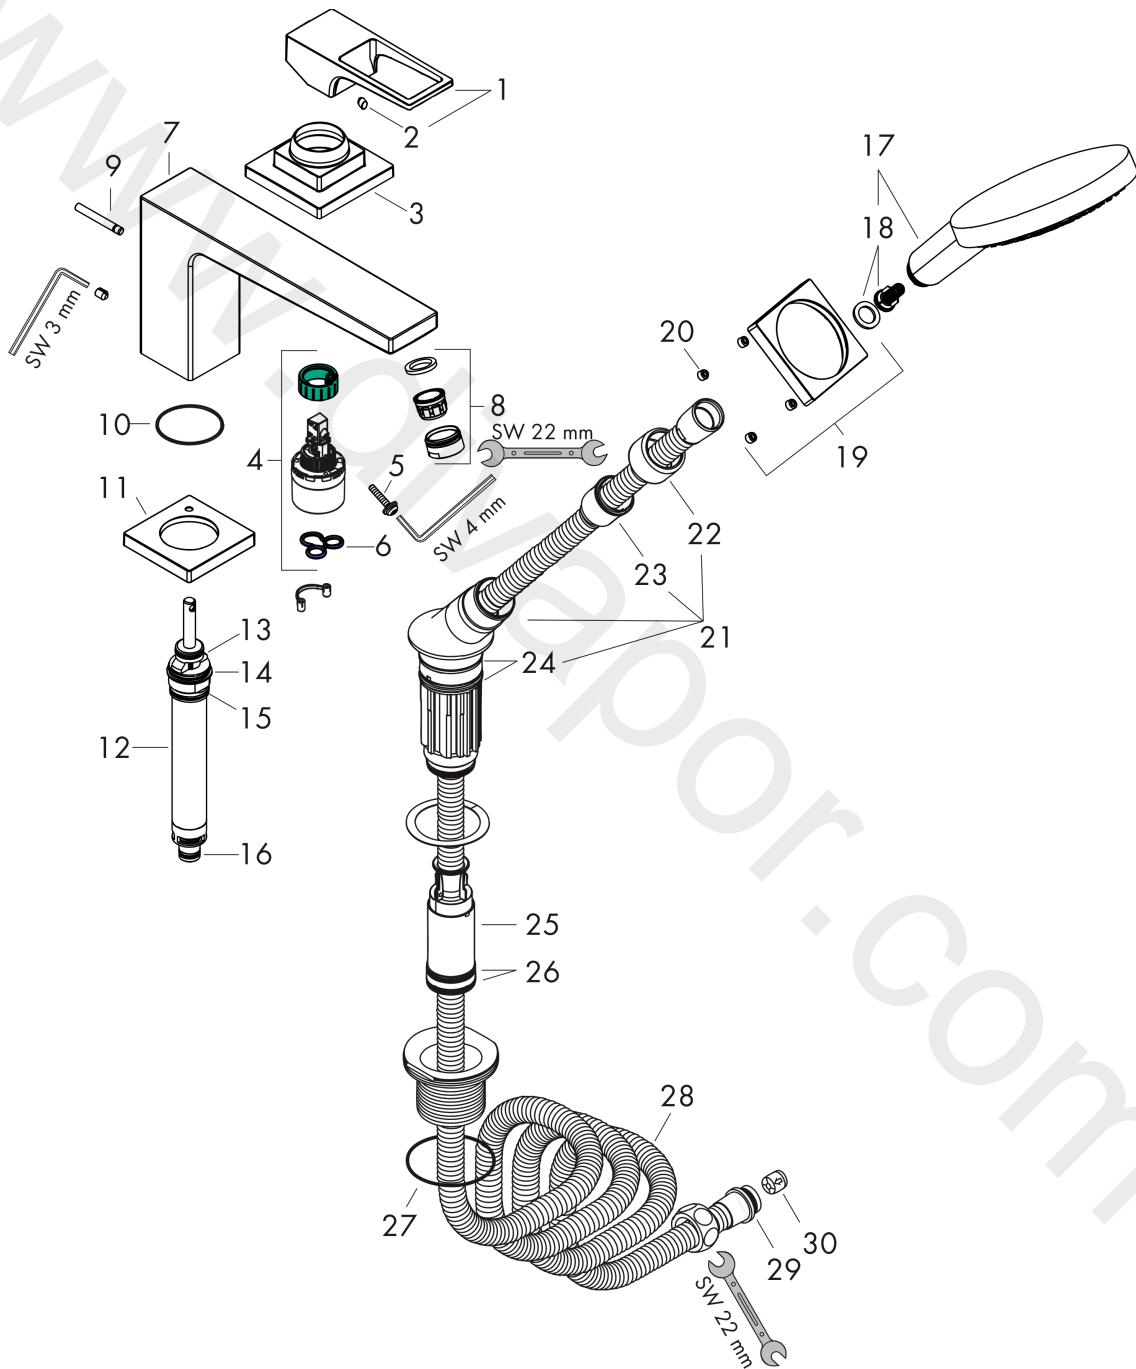

Year of production: >04/17

Metropol

3-hole rim mounted single lever bath mixer with loop handle for Secuflex

Finish: **Chrome** Article Number: **74550000**

Spare part list

Year of production: >04/17

Pos.	Description	Article Number	Price	PU
1	handle	93076000	£ 79,00	1
2	screw cover	96338000	£ 3,30	1
3	escutcheon	93138000	£ 43,00	1
4	cartridge, assy	92730000	£ 35,00	1
5	locking screw for handle	95140000	£ 6,10	1
6	seal	95008000	£ 9,00	1
7	spout cpl.	93151000	£ 370,00	1
8	aerator M24x1 (30 l/min)	96512000	£ 16,10	1
9	diverter knob	98707000	£ 25,00	1
10	O-ring 41x1,5	98168000	£ 3,30	1
11	escutcheon for spout	93152000	£ 35,00	1
12	selector assy	96775000	£ 79,00	1
13	O-Ring 14x2,5	98189000	£ 3,30	1
14	O-Ring 23x2,5	98183000	£ 3,30	1
15	O-Ring 22x2	98185000	£ 3,30	1
16	O-ring 9x2,5	98217000	£ 3,30	1
17	handshower	26530000	£ 130,00	1
18	filter insert	97708000	£ 6,10	1
19	escutcheon for shower holder	93154000	£ 64,00	1
20	screw cover	95704000	£ 3,30	1
21	shower holder, assy	95996000	£ 137,00	1
22	nut	97584000	£ 16,10	1
23	insert for shower holder	96942000	£ 13,30	1
24	O-ring 38x2	98396000	£ 3,30	1
25	hose brake	98656000	£ 20,50	1
26	O-Ring 28x2	98194000	£ 3,30	1
27	O-ring 58x3	98202000	£ 3,30	1
28	shower hose 2,00 m	94148000	£ 79,00	1
29	O-ring 11x2	98127000	£ 3,30	1
30	set of non return valves DW 15	94074000	£ 16,10	1
a	concealed item	13437180	£ 1.090,00	1