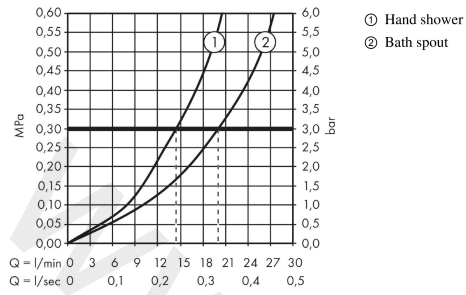

Metropol

3-hole rim mounted single lever bath mixer with loop handle for Secuflex

Finish: **Chrome** Article Number: **74550000**

Flowchart