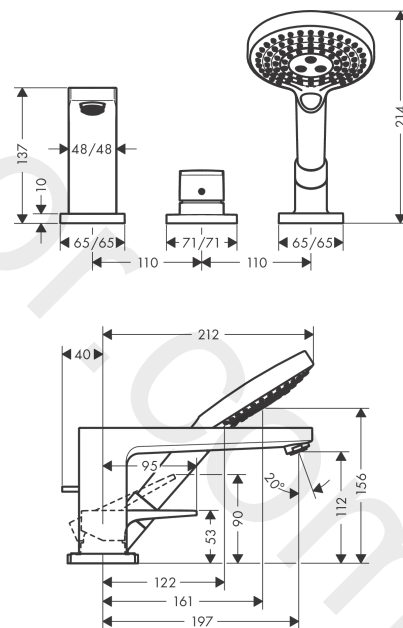

Scale drawing