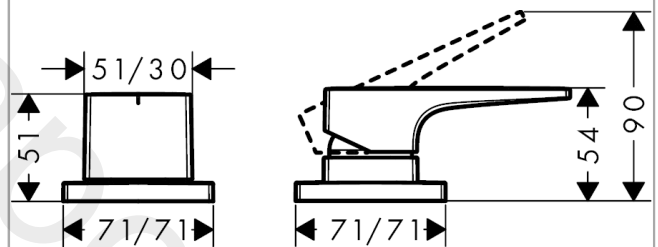

Metropol
2-hole rim mounted single lever bath mixer with loop handle
 Finish: **Chrome** Article Number: **74548000**

Description

product features

- 2 functions
- ceramic cartridge
- temperature limitation adjustable
- connection dimension: DN15
- connection type: basic set
- installation on bath rim
- min. operating pressure: 1 bar
- max. operating pressure: 10 bar
- WRAS 2304036
- WRAS 2304036 - Approval letter 2304036

Article Details

Price excl. VAT 400,00 £

Product image

Scale drawing

Metropol
2-hole rim mounted single lever bath mixer with loop handle
 Finish: **Chrome** Article Number: **74548000**

Exploded Drawing

Year of production: >04/17

Metropol
2-hole rim mounted single lever bath mixer with loop handle
 Finish: **Chrome** Article Number: **74548000**

Spare part list

Year of production: >04/17

Pos.	Description	Article Number	Price	PU
1	handle	93076000	£ 79,00	1
2	screw cover	96338000	£ 3,30	1
3	escutcheon	93138000	£ 43,00	1
4	cartridge, assy	92730000	£ 35,00	1
5	locking screw for handle	95140000	£ 6,10	1
6	seal	95008000	£ 9,00	1
7	handle	93140000	£ 43,00	1
8	set of color-rings cold / hot water	92225000	£ 6,10	1
9	escutcheon	93139000	£ 43,00	1
a	concealed item	13159180	£ 345,00	1