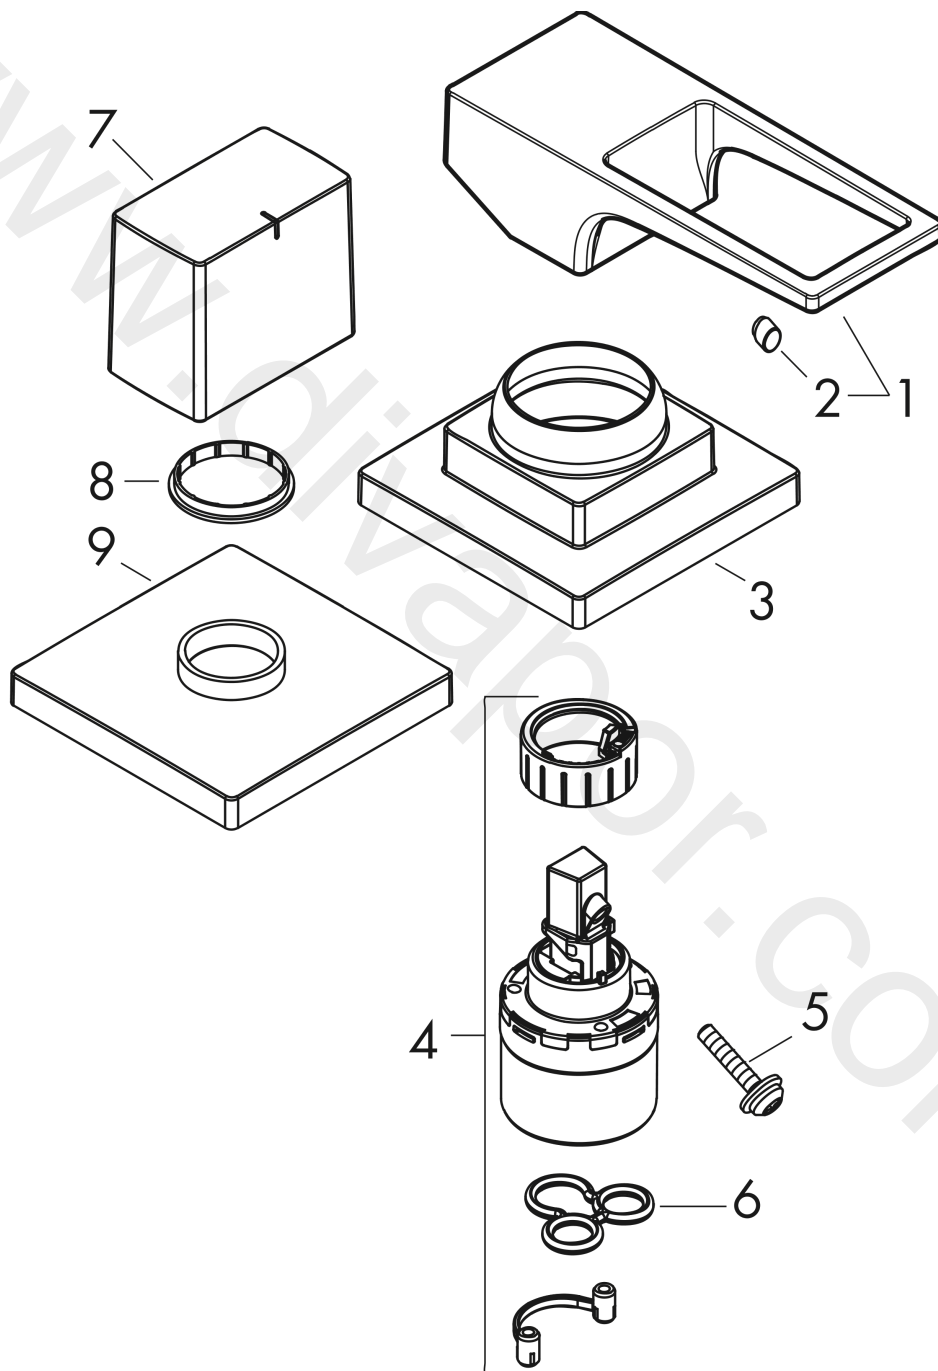

Metropol
2-hole rim mounted single lever bath mixer with loop handle
 Finish: **Chrome** Article Number: **74548000**

Description

product features

- 2 functions
- ceramic cartridge
- temperature limitation adjustable
- connection dimension: DN15
- connection type: basic set
- installation on bath rim
- min. operating pressure: 1 bar
- max. operating pressure: 10 bar
- WRAS 2304036
- WRAS 2304036 - Approval letter 2304036

Article Details

Price excl. VAT 400,00 £

Product image

Scale drawing

Metropol
2-hole rim mounted single lever bath mixer with loop handle
 Finish: **Chrome** Article Number: **74548000**

Exploded Drawing

Year of production: >04/17

Metropol
2-hole rim mounted single lever bath mixer with loop handle
 Finish: **Chrome** Article Number: **74548000**

Spare part list

Year of production: >04/17

Pos.	Description	Article Number	Price	PU
1	handle	93076000	£ 79,00	1
2	screw cover	96338000	£ 3,30	1
3	escutcheon	93138000	£ 43,00	1
4	cartridge, assy	92730000	£ 35,00	1
5	locking screw for handle	95140000	£ 6,10	1
6	seal	95008000	£ 9,00	1
7	handle	93140000	£ 43,00	1
8	set of color-rings cold / hot water	92225000	£ 6,10	1
9	escutcheon	93139000	£ 43,00	1
a	concealed item	13159180	£ 345,00	1