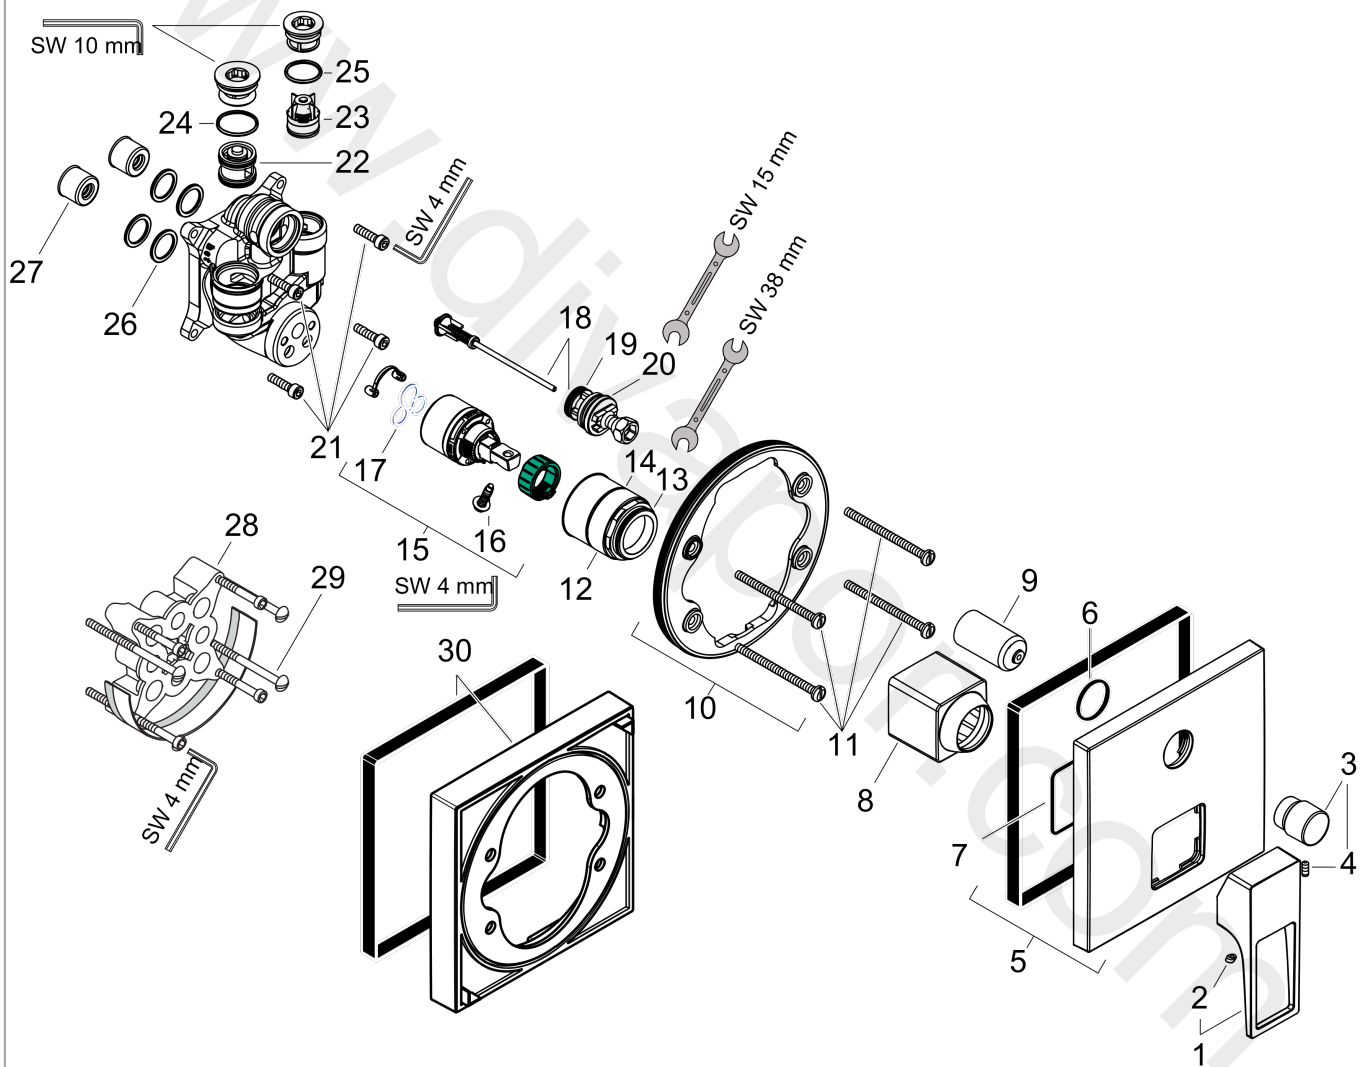

#### product features

- 2 functions
- maximum flow rate at 3 bar: 25 l/min
- ceramic cartridge
- temperature limitation adjustable
- diverter with automatic resetting
- non-return valve
- with silencer
- with integrated safety combination EN 1717
- connection type: basic set
- wall-mounted
- min. operating pressure: 1 bar
- max. operating pressure: 10 bar

### Scale drawing

### Flowchart

**Metropol**

Single lever bath mixer for concealed installation with loop handle and integrated security combination according to EN1717 for iBox universal

Finish: **Chrome** Article Number: **74546000**

**Exploded Drawing**

Year of production: >04/17