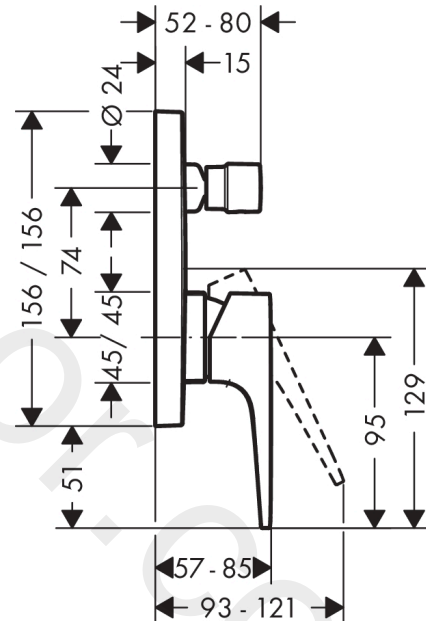

#### product features

- 2 functions
- maximum flow rate at 3 bar: 25 l/min
- ceramic cartridge
- temperature limitation adjustable
- diverter with automatic resetting
- non-return valve
- with silencer
- with integrated safety combination EN 1717
- connection type: basic set
- wall-mounted
- min. operating pressure: 1 bar
- max. operating pressure: 10 bar

### Product image

### Scale drawing

### Spare part list

Year of production: >04/17

Pos.	Description	Article Number	Price	PU
1	handle	93076000	£ 79,00	1
2	screw cover	96338000	£ 3,30	1
3	diverter knob	98795000	£ 51,00	1
4	hollow set screw M4x10	97667000	£ 3,30	1
5	escutcheon 155 / 155 mm	93144000	£ 79,00	1
6	O-ring 23x3	98142000	£ 3,30	1
7	O-ring 54x3	98436000	£ 3,30	1
8	sleeve	93143000	£ 35,00	1
9	sleeve	98794000	£ 35,00	1
10	holder for escutcheon	98793000	£ 43,00	1
11	set of fixing screws	96454000	£ 9,00	1
12	nut	98796000	£ 43,00	1
13	O-ring 30x1,5	98433000	£ 3,30	1
14	O-ring 39x1,5	98400000	£ 3,30	1
15	cartridge, assy	92730000	£ 35,00	1
16	locking screw for handle	95140000	£ 6,10	1
17	seal	95008000	£ 9,00	1
18	selector assy	95014000	£ 64,00	1
19	O-ring 16x2,3	98207000	£ 3,30	1
20	O-ring 20x2,5	92602000	£ 6,10	1
21	set of screws	96525000	£ 9,00	1
22	vacuum breaker	96753000	£ 16,10	1
23	non return valve	96655000	£ 13,30	1
24	O-Ring 22x2	98185000	£ 3,30	1
25	O-ring 19x2	98426000	£ 3,30	1
26	O-ring 16x2	98133000	£ 3,30	1
27	noise reduction	94073000	£ 25,00	1
28	extension 25 mm	13595000	£ 75,00	1
29	set of fixing screws	97747000	£ 3,30	1
30	extension 22 mm	13593000	£ 79,00	1
a	concealed item	01800180	£ 163,00	1