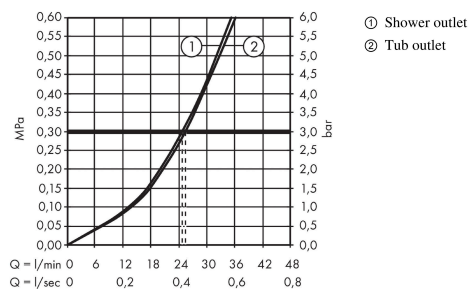

Metropol

Single lever bath mixer for concealed installation with loop handle and integrated security combination according to EN1717 for iBox universal

Finish: **Chrome** Article Number: **74546000**

Description

product features

- 2 functions
- maximum flow rate at 3 bar: 25 l/min
- ceramic cartridge
- temperature limitation adjustable
- diverter with automatic resetting
- non-return valve
- with silencer
- with integrated safety combination EN 1717
- connection type: basic set
- wall-mounted
- min. operating pressure: 1 bar
- max. operating pressure: 10 bar

Article Details

Price excl. VAT

479,17 £

Product image

Scale drawing

Flowchart