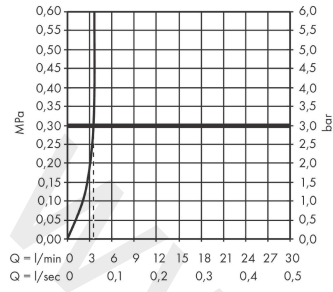

Metropol

Single lever basin mixer 260 with loop handle for wash bowls with push-open waste set 2 ticks

Finish: **Chrome** Article Number: **74534009**

Description

product features

- consists of: single lever basin mixer, waste set
- ComfortZone 260
- projection: 204 mm
- spout height: 250 mm
- handle variant: lever handle
- spray type: normal spray
- maximum flow rate at 3 bar: 3,8 l/min
- ceramic cartridge
- temperature limitation adjustable
- push-open waste set G 1¼
- material waste set: metal
- connection type: G ½ connections
- connection dimension: DN15

Technology

Product image

Scale drawing

Metropol

Single lever basin mixer 260 with loop handle for wash bowls with push-open waste set 2 ticks

Finish: **Chrome** Article Number: **74534009**

Flowchart

Metropol

Single lever basin mixer 260 with loop handle for wash bowls with push-open waste set 2 ticks

Finish: **Chrome** Article Number: **74534009**

Exploded Drawing

Year of production: >04/20

Metropol**Single lever basin mixer 260 with loop handle for wash bowls with push-open waste set 2 ticks**Finish: **Chrome** Article Number: **74534009****Spare part list**