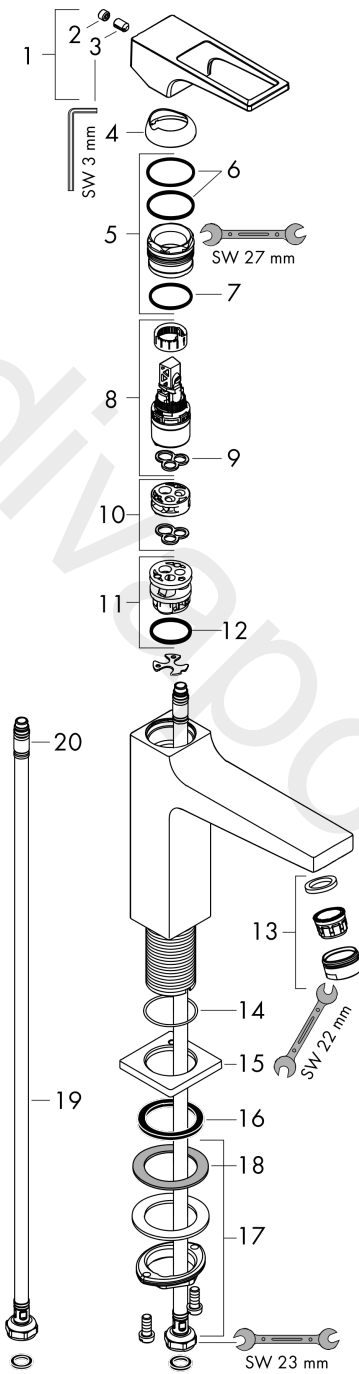

Metropol

Single lever basin mixer 260 with loop handle for wash bowls with push-open waste set 2 ticks

Finish: **Chrome** Article Number: **74534009**

Description

product features

- consists of: single lever basin mixer, waste set
- ComfortZone 260
- projection: 204 mm
- spout height: 250 mm
- handle variant: lever handle
- spray type: normal spray
- maximum flow rate at 3 bar: 3,8 l/min
- ceramic cartridge
- temperature limitation adjustable
- push-open waste set G 1¼
- material waste set: metal
- connection type: G ½ connections
- connection dimension: DN15

Single lever basin mixer 260 with loop handle for wash bowls with push-open waste set 2 ticks

Finish: **Chrome** Article Number: **74534009**

Exploded Drawing

Year of production: >04/20

Metropol**Single lever basin mixer 260 with loop handle for wash bowls with push-open waste set 2 ticks**Finish: **Chrome** Article Number: **74534009****Spare part list**

Year of production: >04/20

Pos.	Description	Article Number	Price	PU
1	handle	93009000	£ 79,00	1
2	screw cover	95704000	£ 3,30	1
3	hollow set screw M6x10 DIN 916	96029000	£ 3,30	1
4	flange	92625000	£ 35,00	1
5	nut	92689000	£ 25,00	1
6	O-ring 27x1,5	92527000	£ 13,30	1
7	O-ring 25x1,5	98146000	£ 3,30	1
8	cartridge, assy	95973000	£ 79,00	1
9	seal	98865000	£ 35,00	1
10	adapter for cartridge	92628000	£ 20,50	1
11	adapter for cartridge	98866000	£ 35,00	1
12	O-ring 23x2	98398000	£ 3,30	1
13	aerator M24x1	98453000	£ 20,50	1
14	O-ring 32x1,5	92936000	£ 3,30	1
15	escutcheon	93048000	£ 43,00	1
16	flat seal	98749000	£ 6,10	1
17	fixing set (Ø 32)	13961000	£ 25,00	1
18	lever collar	97548000	£ 3,30	1
19	connection hose 600 mm M8x0,75 G1/2	92482000	£ 43,00	1
20	O-ring 6,6x1,6	93019000	£ 3,30	1
a	pop up waste	94139000	£ 96,00	1
b	fixation extension 35 mm	13898000	£ 79,00	1