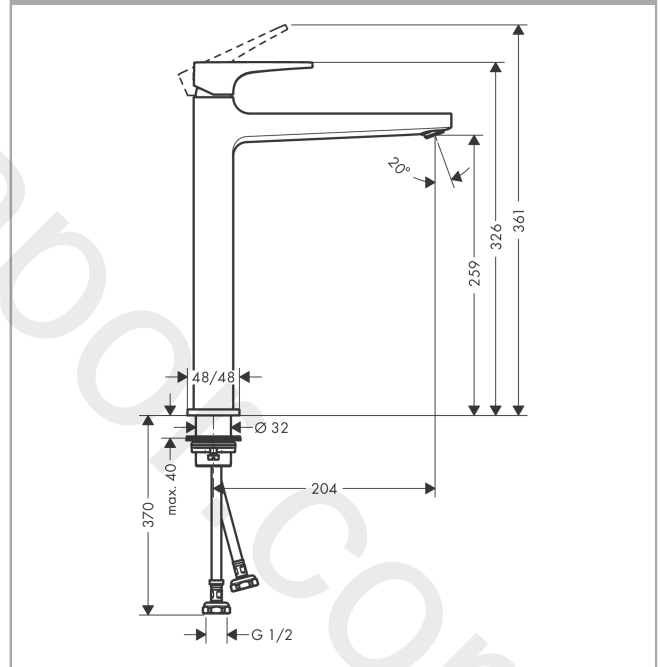

Metropol

Single lever basin mixer 260 with loop handle for wash bowls with push-open waste set 2 ticks

Finish: **Chrome** Article Number: **74534009**

Description

product features

- consists of: single lever basin mixer, waste set
- ComfortZone 260
- projection: 204 mm
- spout height: 250 mm
- handle variant: lever handle
- spray type: normal spray
- maximum flow rate at 3 bar: 3,8 l/min
- ceramic cartridge
- temperature limitation adjustable
- push-open waste set G 1¼
- material waste set: metal
- connection type: G ½ connections
- connection dimension: DN15

Technology

Product image

Scale drawing

Metropol

Single lever basin mixer 260 with loop handle for wash bowls with push-open waste set 2 ticks

Finish: **Chrome** Article Number: **74534009**

Flowchart

Metropol

Single lever basin mixer 260 with loop handle for wash bowls with push-open waste set 2 ticks

Finish: **Chrome** Article Number: **74534009**

Exploded Drawing

Year of production: >04/20

Metropol**Single lever basin mixer 260 with loop handle for wash bowls with push-open waste set 2 ticks**Finish: **Chrome** Article Number: **74534009****Spare part list**