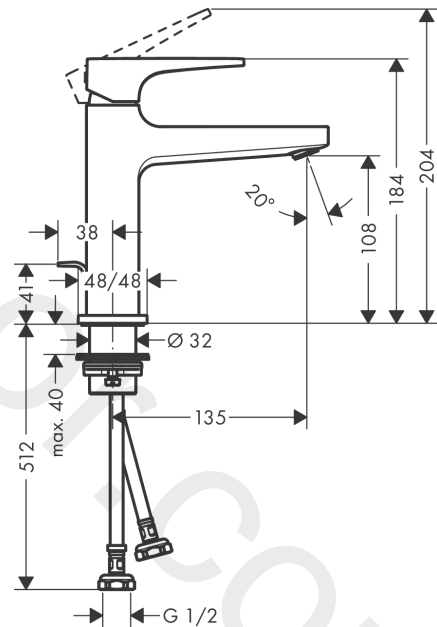

Metropol

Single lever basin mixer 110 with loop handle and pop-up waste set 2 ticks

Finish: **Chrome** Article Number: **74533009**

Description

product features

- consists of: single lever basin mixer, waste set
- ComfortZone 110
- projection: 135 mm
- spout height: 108 mm
- handle variant: lever handle
- spray type: normal spray
- maximum flow rate at 3 bar: 3,8 l/min
- ceramic cartridge
- temperature limitation adjustable
- pop-up waste set G 1¼
- material waste set: metal
- connection type: G ½ connections
- connection dimension: DN15

Technology

Product image

Scale drawing

Metropol

Single lever basin mixer 110 with loop handle and pop-up waste set 2 ticks

Finish: **Chrome** Article Number: **74533009**

Flowchart

Metropol
Single lever basin mixer 110 with loop handle and pop-up waste set 2 ticks
 Finish: **Chrome** Article Number: **74533009**

Exploded Drawing

Year of production: >04/20

Metropol**Single lever basin mixer 110 with loop handle and pop-up waste set 2 ticks**Finish: **Chrome** Article Number: **74533009****Spare part list**

Year of production: >04/20

Pos.	Description	Article Number	Price	PU
1	handle	93009000	£ 79,00	1
2	screw cover	95704000	£ 3,30	1
3	hollow set screw M6x10 DIN 916	96029000	£ 3,30	1
4	flange	92625000	£ 35,00	1
5	nut	92689000	£ 25,00	1
6	O-ring 27x1,5	92527000	£ 13,30	1
7	O-ring 25x1,5	98146000	£ 3,30	1
8	cartridge, assy	95973000	£ 79,00	1
9	seal	98865000	£ 35,00	1
10	adapter for cartridge	92628000	£ 20,50	1
11	adapter for cartridge	98866000	£ 35,00	1
12	O-ring 23x2	98398000	£ 3,30	1
13	aerator M24x1	98453000	£ 20,50	1
14	O-ring 32x1,5	92936000	£ 3,30	1
15	escutcheon	93048000	£ 43,00	1
16	flat seal	98749000	£ 6,10	1
17	fixing set (Ø 32)	13961000	£ 25,00	1
18	lever collar	97548000	£ 3,30	1
19	pull rod	96657000	£ 13,30	1
20	connection hose 600 mm M8x0,75 G1/2	92482000	£ 43,00	1
21	O-ring 6,6x1,6	93019000	£ 3,30	1
a	pop up waste	94139000	£ 96,00	1
b	fixation extension 35 mm	13898000	£ 79,00	1