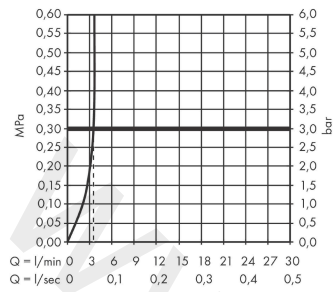

Metropol

Single lever basin mixer 110 with loop handle and pop-up waste set 2 ticks

Finish: **Chrome** Article Number: **74533009**

Description

product features

- consists of: single lever basin mixer, waste set
- ComfortZone 110
- projection: 135 mm
- spout height: 108 mm
- handle variant: lever handle
- spray type: normal spray
- maximum flow rate at 3 bar: 3,8 l/min
- ceramic cartridge
- temperature limitation adjustable
- pop-up waste set G 1¼
- material waste set: metal
- connection type: G ½ connections
- connection dimension: DN15

Technology

Product image

Scale drawing

Metropol

Single lever basin mixer 110 with loop handle and pop-up waste set 2 ticks

Finish: **Chrome** Article Number: **74533009**

Flowchart

Metropol
Single lever basin mixer 110 with loop handle and pop-up waste set 2 ticks
 Finish: **Chrome** Article Number: **74533009**

Exploded Drawing

Year of production: >04/20

Metropol**Single lever basin mixer 110 with loop handle and pop-up waste set 2 ticks**Finish: **Chrome** Article Number: **74533009****Spare part list**

Year of production: >04/20