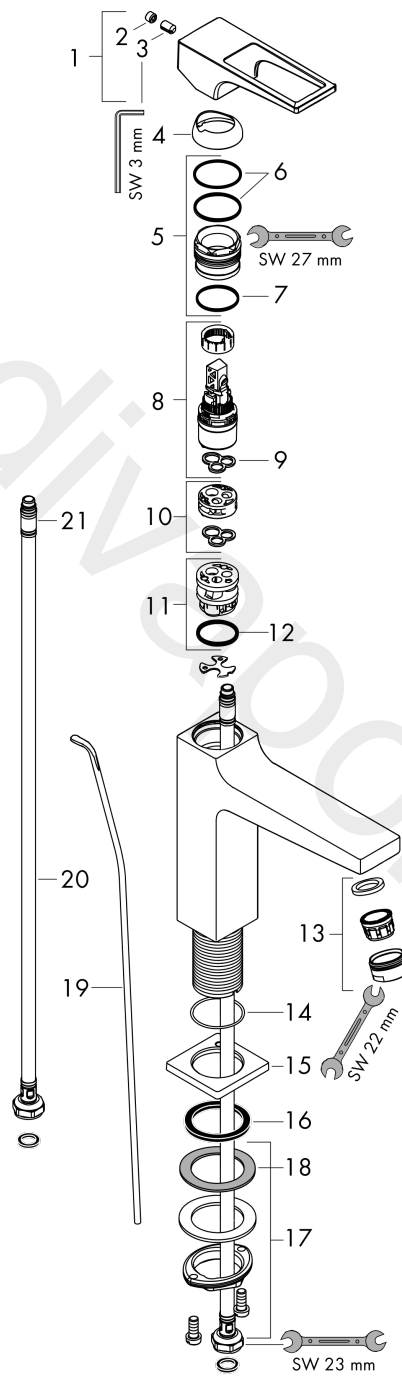

Metropol

Single lever basin mixer 110 with loop handle and pop-up waste set 2 ticks

Finish: **Chrome** Article Number: **74533009**

Description

product features

- consists of: single lever basin mixer, waste set
- ComfortZone 110
- projection: 135 mm
- spout height: 108 mm
- handle variant: lever handle
- spray type: normal spray
- maximum flow rate at 3 bar: 3,8 l/min
- ceramic cartridge
- temperature limitation adjustable
- pop-up waste set G 1¼
- material waste set: metal
- connection type: G ½ connections
- connection dimension: DN15

Technology

Product image

Scale drawing

Metropol

Single lever basin mixer 110 with loop handle and pop-up waste set 2 ticks

Finish: **Chrome** Article Number: **74533009**

Flowchart

Metropol
Single lever basin mixer 110 with loop handle and pop-up waste set 2 ticks
 Finish: **Chrome** Article Number: **74533009**

Exploded Drawing

Year of production: >04/20

Metropol**Single lever basin mixer 110 with loop handle and pop-up waste set 2 ticks**Finish: **Chrome** Article Number: **74533009****Spare part list**

Year of production: >04/20

Pos.	Description	Article Number	Price	PU
1	handle	93009000	£ 79,00	1
2	screw cover	95704000	£ 3,30	1
3	hollow set screw M6x10 DIN 916	96029000	£ 3,30	1
4	flange	92625000	£ 35,00	1
5	nut	92689000	£ 25,00	1
6	O-ring 27x1,5	92527000	£ 13,30	1
7	O-ring 25x1,5	98146000	£ 3,30	1
8	cartridge, assy	95973000	£ 79,00	1
9	seal	98865000	£ 35,00	1
10	adapter for cartridge	92628000	£ 20,50	1
11	adapter for cartridge	98866000	£ 35,00	1
12	O-ring 23x2	98398000	£ 3,30	1
13	aerator M24x1	98453000	£ 20,50	1
14	O-ring 32x1,5	92936000	£ 3,30	1
15	escutcheon	93048000	£ 43,00	1
16	flat seal	98749000	£ 6,10	1
17	fixing set (Ø 32)	13961000	£ 25,00	1
18	lever collar	97548000	£ 3,30	1
19	pull rod	96657000	£ 13,30	1
20	connection hose 600 mm M8x0,75 G1/2	92482000	£ 43,00	1
21	O-ring 6,6x1,6	93019000	£ 3,30	1
a	pop up waste	94139000	£ 96,00	1
b	fixation extension 35 mm	13898000	£ 79,00	1