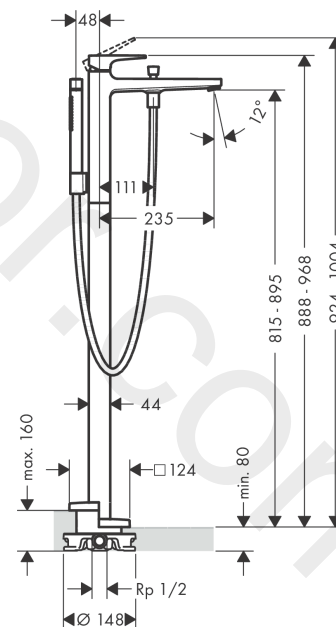

Scale drawing