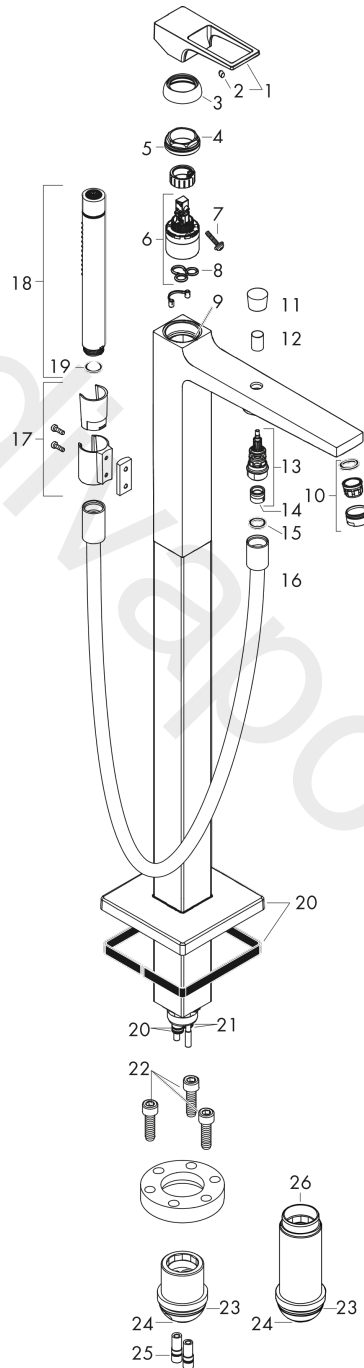

Metropol
Single lever bath mixer floor-standing with loop handle
 Finish: **Chrome** Article Number: **74532000**

Description

product features

- consists of: single lever bath mixer floor standing, baton hand shower, shower hose, shower holder
- 2 functions
- projection: 235 mm
- spray type mixer: normal spray
- spray type hand shower: Rain, MonoRain
- maximum flow rate at 3 bar: 20 l/min
- flow rate for bath spout at 3 bar: 20 l/min
- flow rate of hand shower at 3 bar: 14 l/min
- ceramic cartridge
- temperature limitation adjustable
- diverter with automatic resetting
- non-return valve
- connection dimension: DN15
- connection type: basic set
- deck mounted
- min. operating pressure: 1 bar
- max. operating pressure: 10 bar

Exploded Drawing

Year of production: >04/17

Metropol
Single lever bath mixer floor-standing with loop handle
 Finish: **Chrome** Article Number: **74532000**

Spare part list

Year of production: >04/17

Pos.	Description	Article Number	Price	PU
1	handle	93076000	£ 79,00	1
2	screw cover	96338000	£ 3,30	1
3	nut	97209000	£ 16,10	1
4	flange	97406000	£ 20,50	1
5	O-Ring 32x2	98193000	£ 3,30	1
6	cartridge, assy	92730000	£ 35,00	1
7	locking screw for handle	95140000	£ 6,10	1
8	seal	95008000	£ 9,00	1
9	O-ring 35x2	92604000	£ 6,10	1
10	aerator M24x1 (30 l/min)	96512000	£ 16,10	1
11	diverter knob	95284000	£ 43,00	1
12	sleeve	97979000	£ 16,10	1
13	selector	97978000	£ 64,00	1
14	non return valve	97980000	£ 16,10	1
15	seal	98058000	£ 3,30	1
16	shower hose 1,25 m	28282000	£ 67,00	1
17	shower holder, assy	96295000	£ 35,00	1
18	handshower	28532000	£ 223,00	1
19	filter packing	94246000	£ 3,30	1
20	escutcheon	93245000	£ 64,00	1
21	O-ring 9x1,5	98117000	£ 3,30	1
22	hexagon socket screw M10x35	97670000	£ 16,10	1
23	O-ring 44x2,5	98162000	£ 3,30	1
24	O-ring 29x3	98371000	£ 6,10	1
25	O-ring 7x2	98419000	£ 3,30	1
26	extension set 60 mm	97686000	£ 320,00	1
a	concealed item	10452180	£ 575,00	1