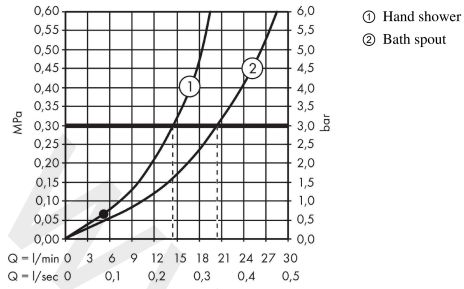

Metropol
Single lever bath mixer floor-standing with loop handle
 Finish: **Chrome** Article Number: **74532000**

Description

product features

- consists of: single lever bath mixer floor standing, baton hand shower, shower hose, shower holder
- 2 functions
- projection: 235 mm
- spray type mixer: normal spray
- spray type hand shower: Rain, MonoRain
- maximum flow rate at 3 bar: 20 l/min
- flow rate for bath spout at 3 bar: 20 l/min
- flow rate of hand shower at 3 bar: 14 l/min
- ceramic cartridge
- temperature limitation adjustable
- diverter with automatic resetting
- non-return valve
- connection dimension: DN15
- connection type: basic set
- deck mounted
- min. operating pressure: 1 bar
- max. operating pressure: 10 bar

Article Details

Price excl. VAT 2.291,67 £

Technology

Product image

Scale drawing

Metropol
Single lever bath mixer floor-standing with loop handle
 Finish: **Chrome** Article Number: **74532000**

Flowchart

Metropol
Single lever bath mixer floor-standing with loop handle
 Finish: **Chrome** Article Number: **74532000**