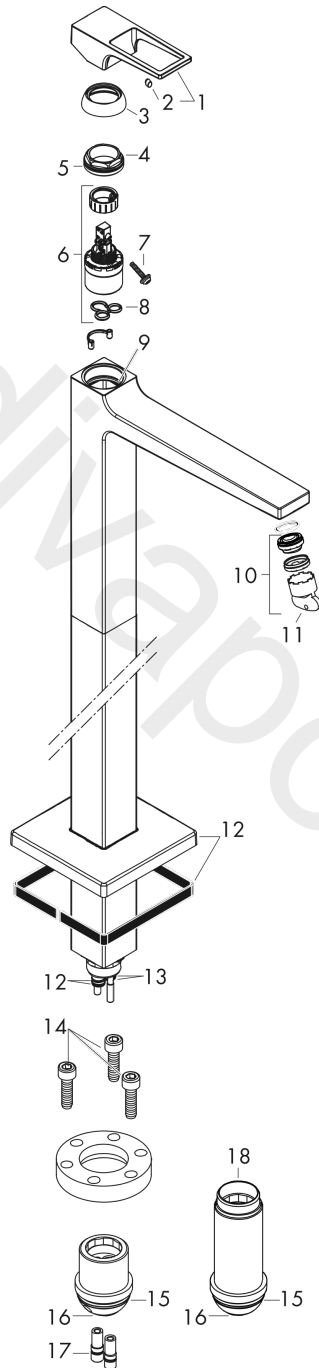

Metropol

Single lever basin mixer floor-standing with loop handle without waste set

Finish: **Chrome** Article Number: **74530000**

Description

product features

- projection: 235 mm
- handle variant: flat handle
- spray type: normal spray
- maximum flow rate at 3 bar: 5 l/min
- ceramic cartridge
- temperature limitation adjustable
- suitable for continuous flow water heaters
- connection type: basic set
- connection dimension: DN15
- EU taxonomy: max. 6 l/min - Substantial Contribution (SC) possible
- WRAS 2304019
- WRAS 2304019 - Approval letter 2304019

Article Details

Price excl. VAT

1.533,33 £

Technology

Product image

Scale drawing

Flowchart

Metropol
Single lever basin mixer floor-standing with loop handle without waste set
 Finish: **Chrome** Article Number: **74530000**

Exploded Drawing

Year of production: >04/17

Metropol

Single lever basin mixer floor-standing with loop handle without waste set

Finish: **Chrome** Article Number: **74530000**

Spare part list

Year of production: >04/17

Pos.	Description	Article Number	Price	PU
1	handle	93076000	£ 79,00	1
2	screw cover	96338000	£ 3,30	1
3	flange	97406000	£ 20,50	1
4	nut	97209000	£ 16,10	1
5	O-Ring 32x2	98193000	£ 3,30	1
6	cartridge, assy	95646000	£ 96,00	1
7	locking screw for handle	95140000	£ 6,10	1
8	seal	95008000	£ 9,00	1
9	O-ring 35x2	92604000	£ 6,10	1
10	aerator M24x1 (5 l/min)	92996000	£ 35,00	1
11	service tool	95661000	£ 6,10	1
12	escutcheon	93245000	£ 64,00	1
13	O-ring 10x1,5	98123000	£ 3,30	1
14	hexagon socket screw M10x35	97670000	£ 16,10	1
15	O-ring 44x2,5	98162000	£ 3,30	1
16	O-ring 29x3	98371000	£ 6,10	1
17	O-ring 7x2	98419000	£ 3,30	1
18	extension set 60 mm	97686000	£ 320,00	1
a	concealed item	10452180	£ 575,00	1