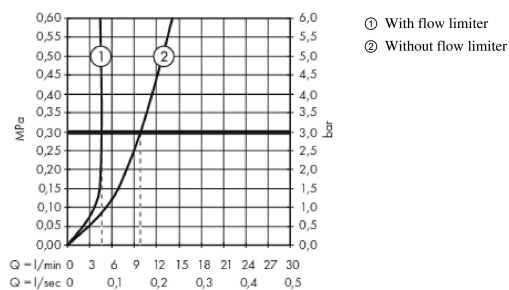

Metropol

Single lever basin mixer floor-standing with loop handle without waste set

Finish: **Chrome** Article Number: **74530000**

Description

product features

- projection: 235 mm
- handle variant: flat handle
- spray type: normal spray
- maximum flow rate at 3 bar: 5 l/min
- ceramic cartridge
- temperature limitation adjustable
- suitable for continuous flow water heaters
- connection type: basic set
- connection dimension: DN15
- EU taxonomy: max. 6 l/min - Substantial Contribution (SC) possible
- WRAS 2304019
- WRAS 2304019 - Approval letter 2304019

Article Details

Price excl. VAT

1.533,33 £

Technology

Product image

Scale drawing

Flowchart