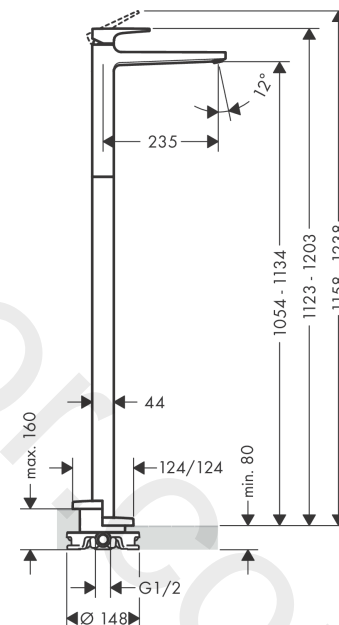

Metropol

Single lever basin mixer floor-standing with loop handle without waste set

Finish: **Chrome** Article Number: **74530000**

Description

product features

- projection: 235 mm
- handle variant: flat handle
- spray type: normal spray
- maximum flow rate at 3 bar: 5 l/min
- ceramic cartridge
- temperature limitation adjustable
- suitable for continuous flow water heaters
- connection type: basic set
- connection dimension: DN15
- EU taxonomy: max. 6 l/min - Substantial Contribution (SC) possible
- WRAS 2304019
- WRAS 2304019 - Approval letter 2304019

Article Details

Price excl. VAT

1.533,33 £

Technology

Product image

Scale drawing

Flowchart

Metropol
Single lever basin mixer floor-standing with loop handle without waste set
 Finish: **Chrome** Article Number: **74530000**

Exploded Drawing

Year of production: >04/17

Metropol

Single lever basin mixer floor-standing with loop handle without waste set

Finish: **Chrome** Article Number: **74530000**

Spare part list

Year of production: >04/17

Pos.	Description	Article Number	Price	PU
1	handle	93076000	£ 79,00	1
2	screw cover	96338000	£ 3,30	1
3	flange	97406000	£ 20,50	1
4	nut	97209000	£ 16,10	1
5	O-Ring 32x2	98193000	£ 3,30	1
6	cartridge, assy	95646000	£ 96,00	1
7	locking screw for handle	95140000	£ 6,10	1
8	seal	95008000	£ 9,00	1
9	O-ring 35x2	92604000	£ 6,10	1
10	aerator M24x1 (5 l/min)	92996000	£ 35,00	1
11	service tool	95661000	£ 6,10	1
12	escutcheon	93245000	£ 64,00	1
13	O-ring 10x1,5	98123000	£ 3,30	1
14	hexagon socket screw M10x35	97670000	£ 16,10	1
15	O-ring 44x2,5	98162000	£ 3,30	1
16	O-ring 29x3	98371000	£ 6,10	1
17	O-ring 7x2	98419000	£ 3,30	1
18	extension set 60 mm	97686000	£ 320,00	1
a	concealed item	10452180	£ 575,00	1