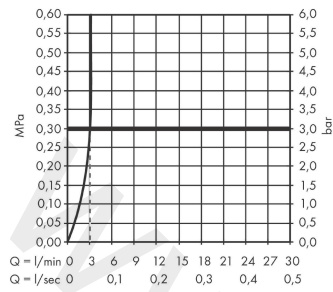

Metropol

Single lever basin mixer for concealed installation wall-mounted with loop handle and spout
 16.5 cm 2 ticks

Finish: **Chrome** Article Number: **74528009**

Description

product features

- consists of: single lever basin mixer for concealed installation wall-mounted, waste set
- projection: 165 mm
- handle variant: lever handle
- spray type: normal spray
- maximum flow rate at 3 bar: 3,8 l/min
- ceramic cartridge
- temperature limitation adjustable
- non-closing waste set
- material waste set: metal
- connection type: basic set
- connection dimension: DN15
- handle can be positioned on the right or left, depending on the basic set installation

Technology

Product image

Scale drawing

Metropol
Single lever basin mixer for concealed installation wall-mounted with loop handle and spout
16.5 cm 2 ticks
 Finish: **Chrome** Article Number: **74528009**

Flowchart

Q = l/min 0 3 6 9 12 15 18 21 24 27 30
 Q = l/sec 0 0,1 0,2 0,3 0,4 0,5

Metropol
Single lever basin mixer for concealed installation wall-mounted with loop handle and spout
16.5 cm 2 ticks
 Finish: **Chrome** Article Number: **74528009**