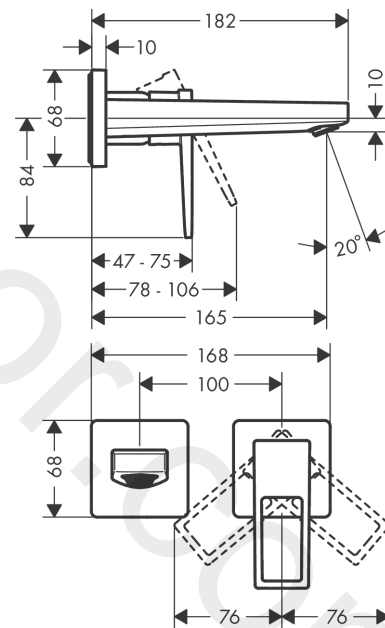

Metropol

Single lever basin mixer for concealed installation wall-mounted with loop handle and spout
 16.5 cm 2 ticks

Finish: **Chrome** Article Number: **74528009**

Description

product features

- consists of: single lever basin mixer for concealed installation wall-mounted, waste set
- projection: 165 mm
- handle variant: lever handle
- spray type: normal spray
- maximum flow rate at 3 bar: 3,8 l/min
- ceramic cartridge
- temperature limitation adjustable
- non-closing waste set
- material waste set: metal
- connection type: basic set
- connection dimension: DN15
- handle can be positioned on the right or left, depending on the basic set installation

Technology

Product image

Scale drawing

Metropol
Single lever basin mixer for concealed installation wall-mounted with loop handle and spout
16.5 cm 2 ticks
 Finish: **Chrome** Article Number: **74528009**

Exploded Drawing

Year of production: >04/20

Metropol

Single lever basin mixer for concealed installation wall-mounted with loop handle and spout
16.5 cm 2 ticks

Finish: **Chrome** Article Number: **74528009**

Spare part list

Year of production: >04/20

Pos.	Description	Article Number	Price	PU
1	handle	93164000	£ 51,00	1
2	screw cover	96338000	£ 3,30	1
3	sleeve	93053000	£ 43,00	1
4	escutcheon for handle	93161000	£ 64,00	1
5	nut	93141000	£ 43,00	1
6	O-ring 26x2	98147000	£ 3,30	1
7	cartridge, assy	95973000	£ 79,00	1
8	locking screw for handle	95140000	£ 6,10	1
9	seal	98865000	£ 35,00	1
10	adapter for cartridge	95634000	£ 13,30	1
11	fixing set	97971000	£ 43,00	1
12	spout 225 mm	93166000	£ 173,00	1
13	aerator M24x1	98453000	£ 20,50	1
14	O-ring 18x1,5	98231000	£ 3,30	1
15	escutcheon for spout	93162000	£ 43,00	1
16	connecting thread G½	95626000	£ 43,00	1
17	O-ring 13x2	98128000	£ 3,30	1
18	extension set 25 mm for 13622180	31971000	£ 169,00	1
a	base body	13622180	£ 355,00	1
b	waste	50001000	£ 71,00	1
c	adapter for exchanged connections	93819000	£ 173,00	1