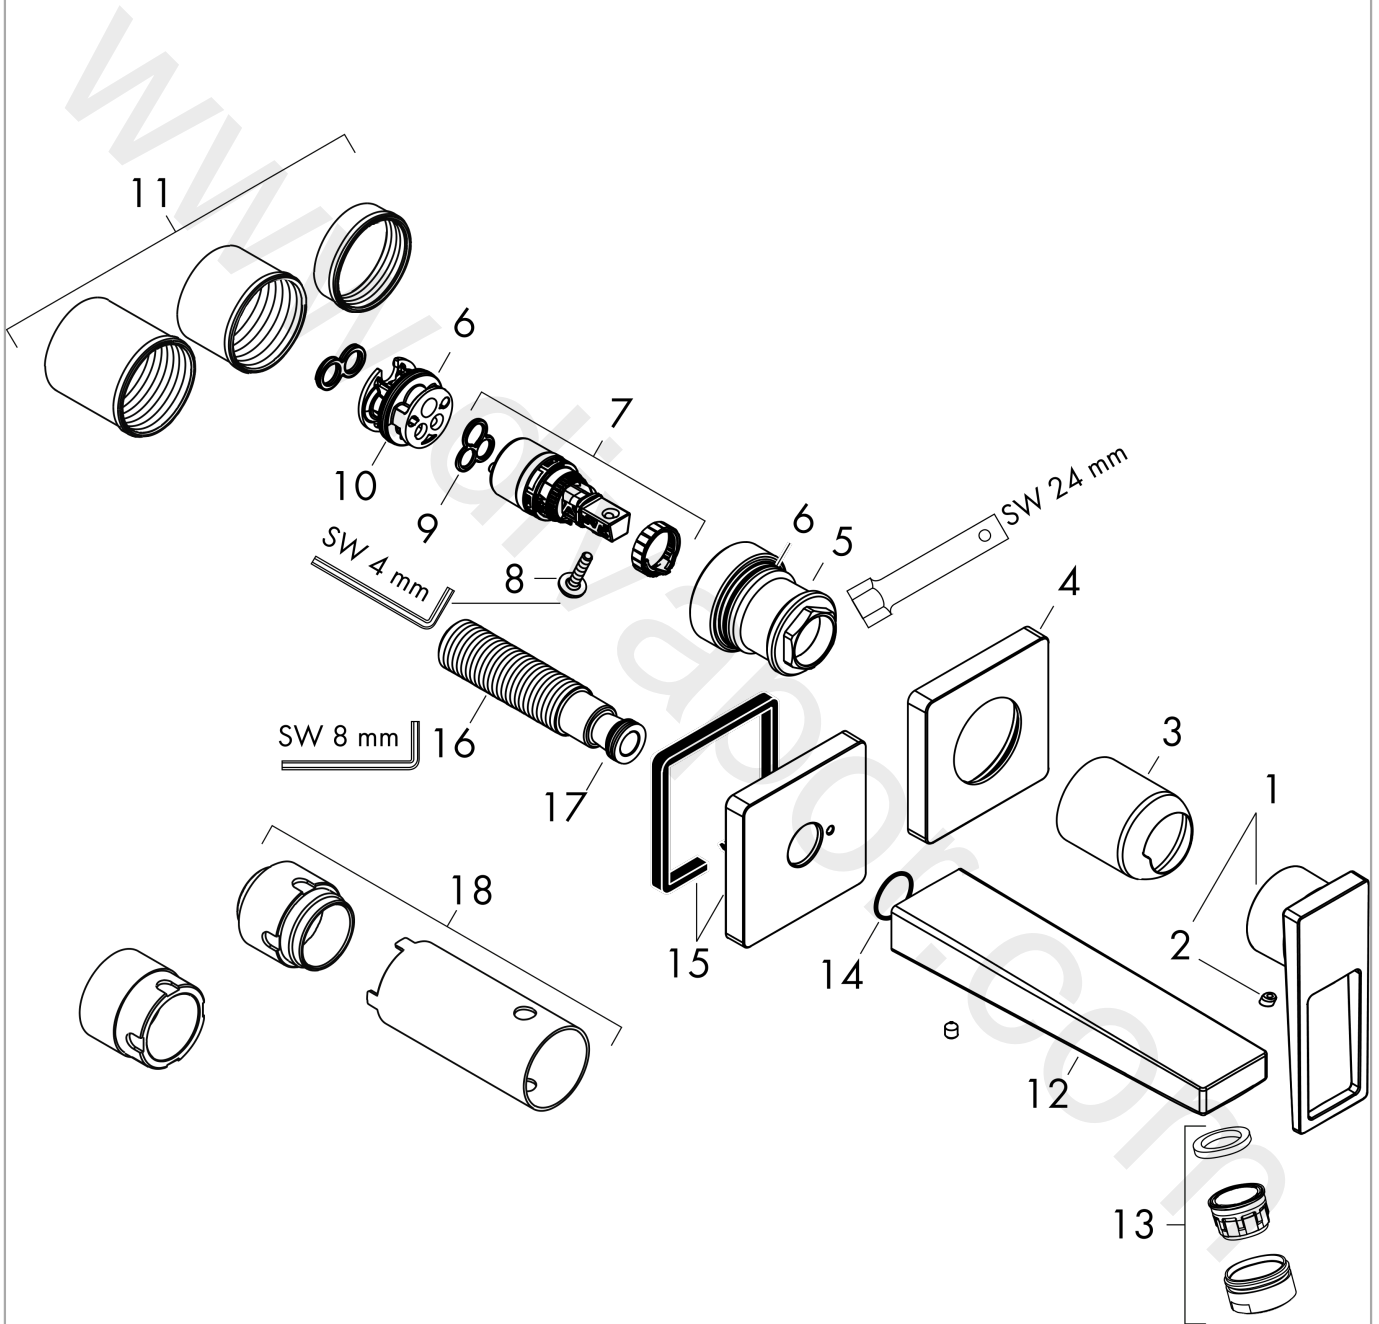

Metropol

Single lever basin mixer for concealed installation wall-mounted with loop handle and spout
 16.5 cm 2 ticks

Finish: **Chrome** Article Number: **74528009**

Description

product features

- consists of: single lever basin mixer for concealed installation wall-mounted, waste set
- projection: 165 mm
- handle variant: lever handle
- spray type: normal spray
- maximum flow rate at 3 bar: 3,8 l/min
- ceramic cartridge
- temperature limitation adjustable
- non-closing waste set
- material waste set: metal
- connection type: basic set
- connection dimension: DN15
- handle can be positioned on the right or left, depending on the basic set installation

Flowchart

Q = l/min 0 3 6 9 12 15 18 21 24 27 30
 Q = l/sec 0 0,1 0,2 0,3 0,4 0,5

Metropol
Single lever basin mixer for concealed installation wall-mounted with loop handle and spout
16.5 cm 2 ticks
 Finish: **Chrome** Article Number: **74528009**

Exploded Drawing

Year of production: >04/20

Metropol

Single lever basin mixer for concealed installation wall-mounted with loop handle and spout
16.5 cm 2 ticks

Finish: **Chrome** Article Number: **74528009**

Spare part list

Year of production: >04/20

Pos.	Description	Article Number	Price	PU
1	handle	93164000	£ 51,00	1
2	screw cover	96338000	£ 3,30	1
3	sleeve	93053000	£ 43,00	1
4	escutcheon for handle	93161000	£ 64,00	1
5	nut	93141000	£ 43,00	1
6	O-ring 26x2	98147000	£ 3,30	1
7	cartridge, assy	95973000	£ 79,00	1
8	locking screw for handle	95140000	£ 6,10	1
9	seal	98865000	£ 35,00	1
10	adapter for cartridge	95634000	£ 13,30	1
11	fixing set	97971000	£ 43,00	1
12	spout 225 mm	93166000	£ 173,00	1
13	aerator M24x1	98453000	£ 20,50	1
14	O-ring 18x1,5	98231000	£ 3,30	1
15	escutcheon for spout	93162000	£ 43,00	1
16	connecting thread G½	95626000	£ 43,00	1
17	O-ring 13x2	98128000	£ 3,30	1
18	extension set 25 mm for 13622180	31971000	£ 169,00	1
a	base body	13622180	£ 355,00	1
b	waste	50001000	£ 71,00	1
c	adapter for exchanged connections	93819000	£ 173,00	1