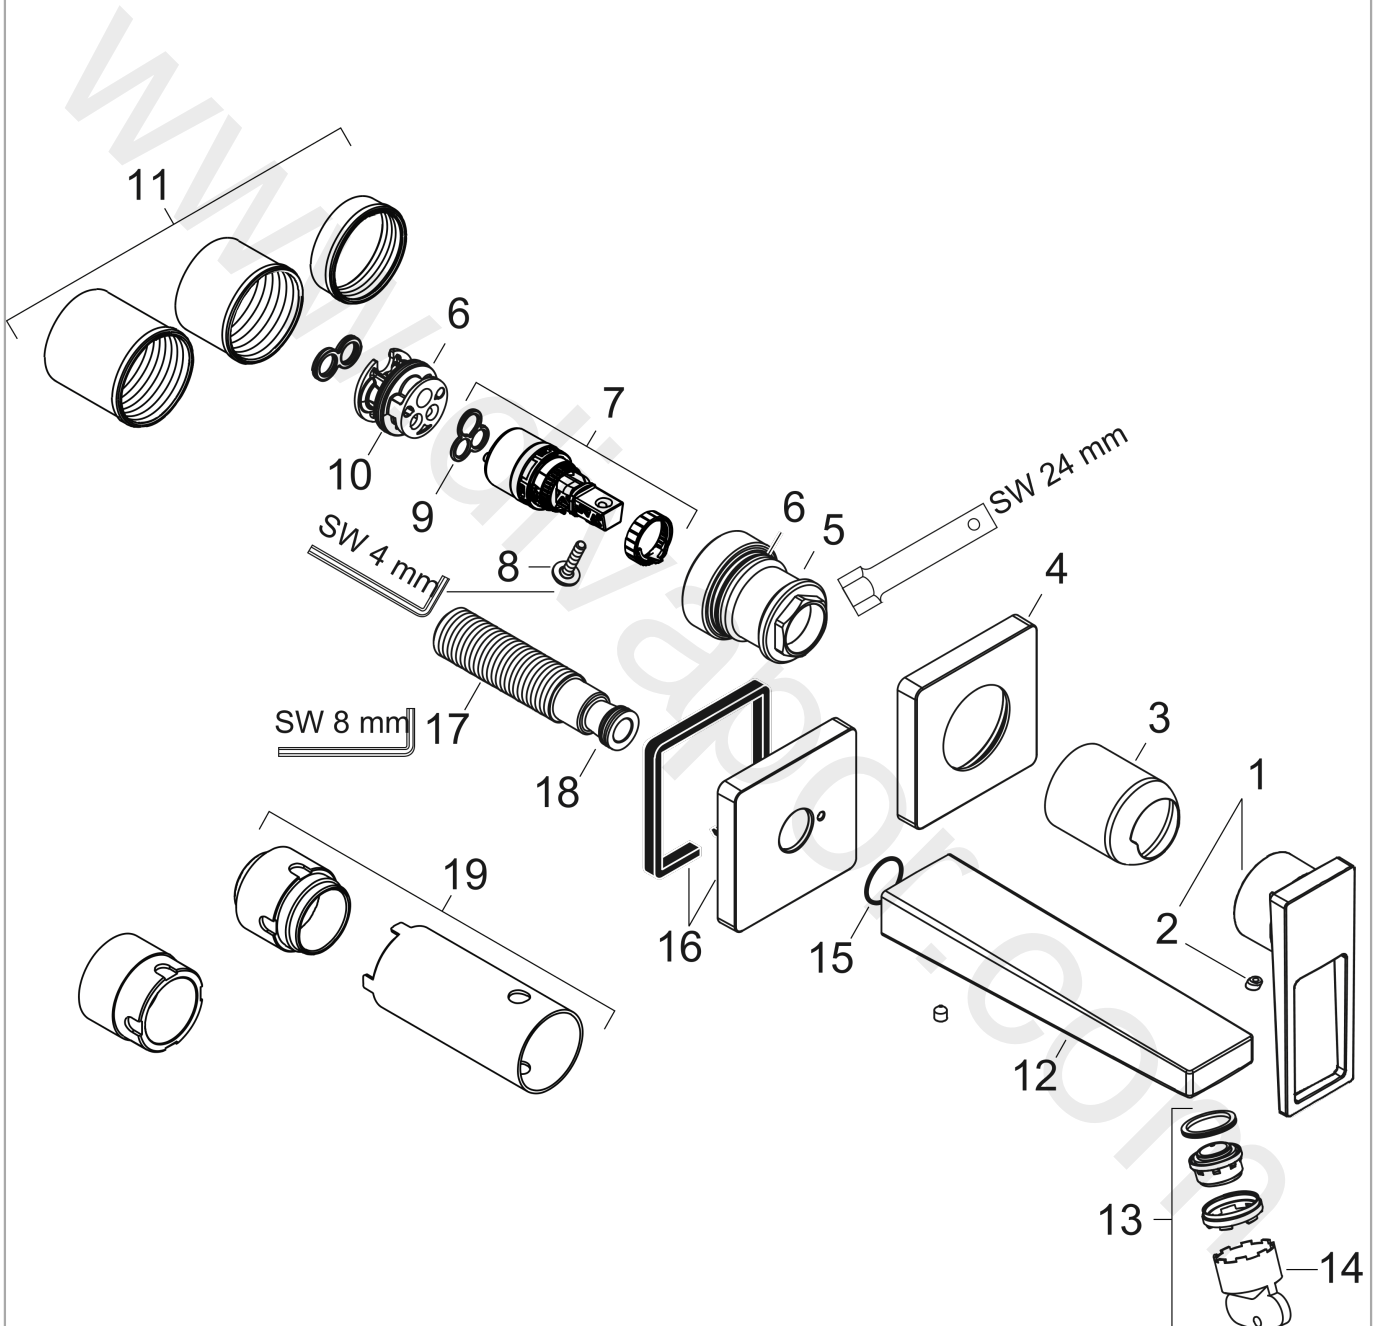

Metropol

Single lever basin mixer for concealed installation wall-mounted with loop handle and spout
22.5 cm

Finish: **Chrome** Article Number: **74526000**

Description

product features

- consists of: single lever basin mixer for concealed installation wall-mounted, waste set
- projection: 225 mm
- handle variant: lever handle
- spray type: normal spray
- maximum flow rate at 3 bar: 5 l/min
- ceramic cartridge
- temperature limitation adjustable
- suitable for continuous flow water heaters
- non-closing waste set
- material waste set: metal
- connection type: basic set
- connection dimension: DN15
- handle can be positioned on the right or left, depending on the basic set installation
- WRAS 2303060
- WRAS 2303060 - Approval letter 2303060

Flowchart

www.divapor.com

Metropol
Single lever basin mixer for concealed installation wall-mounted with loop handle and spout
22.5 cm
 Finish: **Chrome** Article Number: **74526000**

Exploded Drawing

Year of production: >04/17

Metropol**Single lever basin mixer for concealed installation wall-mounted with loop handle and spout
22.5 cm**Finish: **Chrome** Article Number: **74526000****Spare part list**

Year of production: >04/17