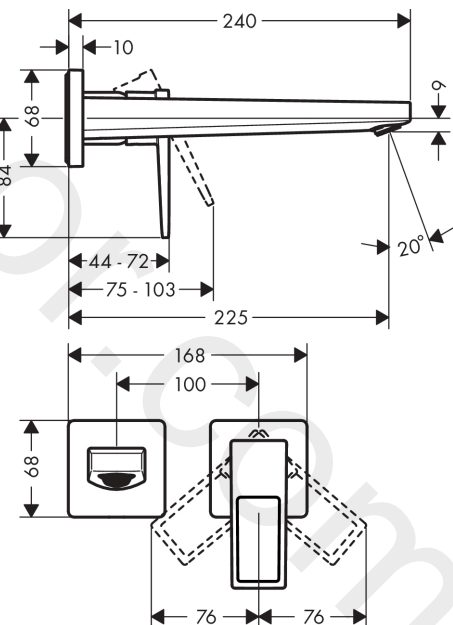

Scale drawing