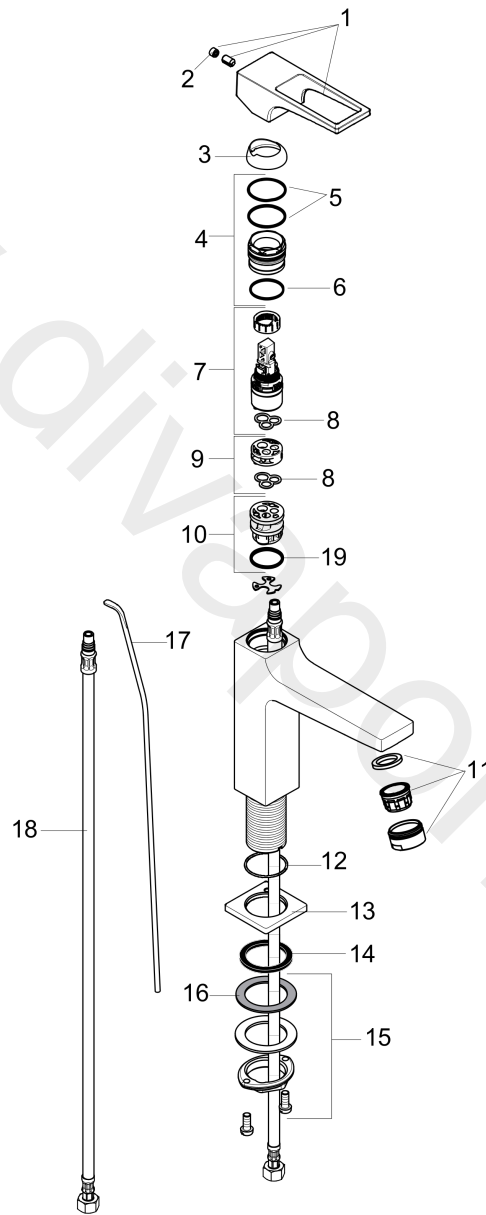

Metropol

Single lever basin mixer 110 with loop handle and pop-up waste set 0.5 GPM

Finish: **Brushed Nickel** Article Number: **74524821**

Description

product features

- ComfortZone 110
- projection: 135 mm
- handle variant: flat handle
- spray type: normal spray
- maximum flow rate at 3 bar: 1,9 l/min
- ceramic cartridge
- temperature limitation adjustable
- suitable for continuous flow water heaters
- pop-up waste set G 1
- connection type: NPT ½

Technology

Product image

Metropol

Single lever basin mixer 110 with loop handle and pop-up waste set 0.5 GPM

Finish: **Brushed Nickel** Article Number: **74524821**

Exploded Drawing

Year of production: >01/20

Metropol

Single lever basin mixer 110 with loop handle and pop-up waste set 0.5 GPM

Finish: **Brushed Nickel** Article Number: **74524821**

Spare part list

Year of production: >01/20

Pos.	Description	Article Number	Price	PU
1	handle	93009820	-	1
2	screw cover	95704000	£ 3,30	1
3	flange	92625820	£ 51,00	1
4	nut	92689000	£ 25,00	1
5	O-ring 27x1,5	92527000	£ 13,30	1
6	O-ring 25x1,5	98146000	£ 3,30	1
7	cartridge, assy	95973001	£ 79,00	1
8	seal	98865000	£ 35,00	1
9	adapter for cartridge	92628000	£ 20,50	1
10	adapter for cartridge	98866000	£ 35,00	1
11	aerator M24x1 (1,9 l/min)	92300820	-	1
12	O-ring 32x1,5	92936000	£ 3,30	1
13	escutcheon	93048820	-	1
14	flat seal	98749000	£ 6,10	1
15	fixing set (Ø 32)	13961000	£ 25,00	1
16	lever collar	97548000	£ 3,30	1
17	pull rod	96657820	£ 35,00	1
18	connection hose 23½" M8x0,75 3/8"	98600001	-	1
19	O-ring 23x2	98398000	£ 3,30	1
a	pop up waste	88509820	-	1
b	hollow set screw M6x10 DIN 916	96029000	£ 3,30	1
c	O-ring 7x1,5	98422000	£ 3,30	1