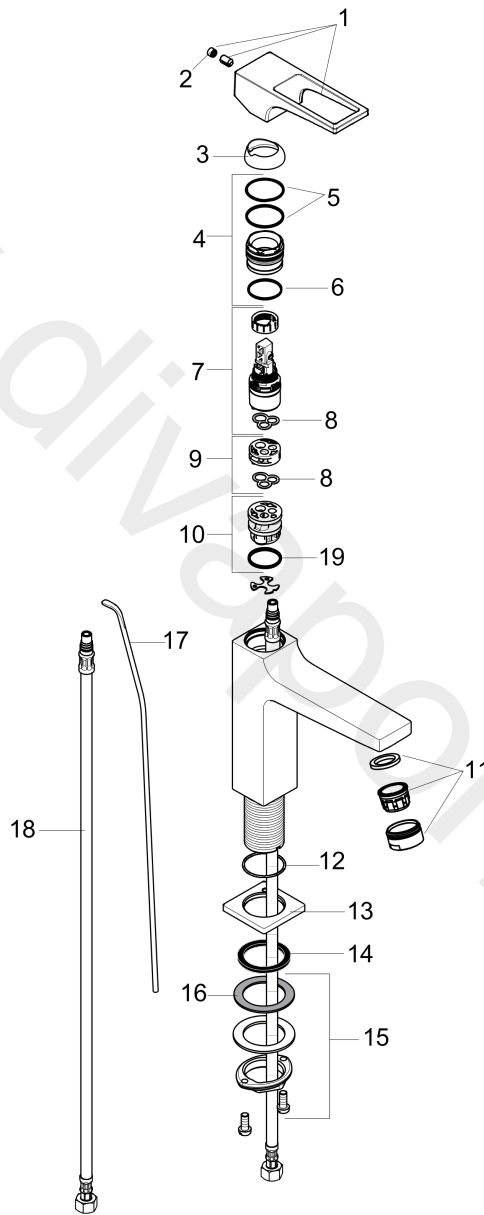

Metropol

Single lever basin mixer 110 with loop handle and pop-up waste set 0.5 GPM

Finish: **Chrome** Article Number: **74524001**

Description

product features

- ComfortZone 110
- projection: 135 mm
- handle variant: flat handle
- spray type: normal spray
- maximum flow rate at 3 bar: 1,9 l/min
- ceramic cartridge
- temperature limitation adjustable
- suitable for continuous flow water heaters
- pop-up waste set G 1
- connection type: NPT ½

Technology

Product image

Metropol
Single lever basin mixer 110 with loop handle and pop-up waste set 0.5 GPM
 Finish: **Chrome** Article Number: **74524001**

Exploded Drawing

Year of production: >10/19

Metropol

Single lever basin mixer 110 with loop handle and pop-up waste set 0.5 GPM

Finish: **Chrome** Article Number: **74524001**

Spare part list

Year of production: >10/19

Pos.	Description	Article Number	Price	PU
1	handle	93009000	£ 79,00	1
2	screw cover	95704000	£ 3,30	1
3	flange	92625000	£ 35,00	1
4	nut	92689000	£ 25,00	1
5	O-ring 27x1,5	92527000	£ 13,30	1
6	O-ring 25x1,5	98146000	£ 3,30	1
7	cartridge, assy	95973001	£ 79,00	1
8	seal	98865000	£ 35,00	1
9	adapter for cartridge	92628000	£ 20,50	1
10	adapter for cartridge	98866000	£ 35,00	1
11	aerator M24x1 (1,9 l/min)	92300000	£ 35,00	1
12	O-ring 32x1,5	92936000	£ 3,30	1
13	escutcheon	93048000	£ 43,00	1
14	flat seal	98749000	£ 6,10	1
15	fixing set (Ø 32)	13961000	£ 25,00	1
16	lever collar	97548000	£ 3,30	1
17	pull rod	96657000	£ 13,30	1
18	connection hose 23½" M8x0,75 3/8"	98600001	-	1
19	O-ring 23x2	98398000	£ 3,30	1
a	pop up waste	88509000	-	1
b	O-ring 7x1,5	98422000	£ 3,30	1
c	hollow set screw M6x10 DIN 916	96029000	£ 3,30	1