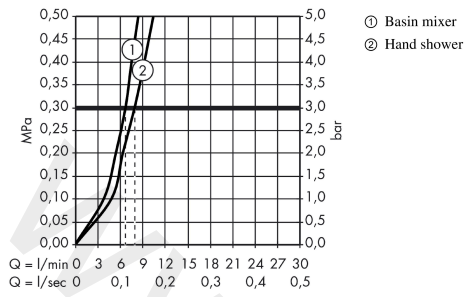

### Scale drawing

**Metropol**

**Single lever basin mixer with loop handle with bidette hand shower and shower hose 160 cm**

Finish: **Chrome** Article Number: **74522000**

**Flowchart**

**Metropol**

**Single lever basin mixer with loop handle with bidette hand shower and shower hose 160 cm**