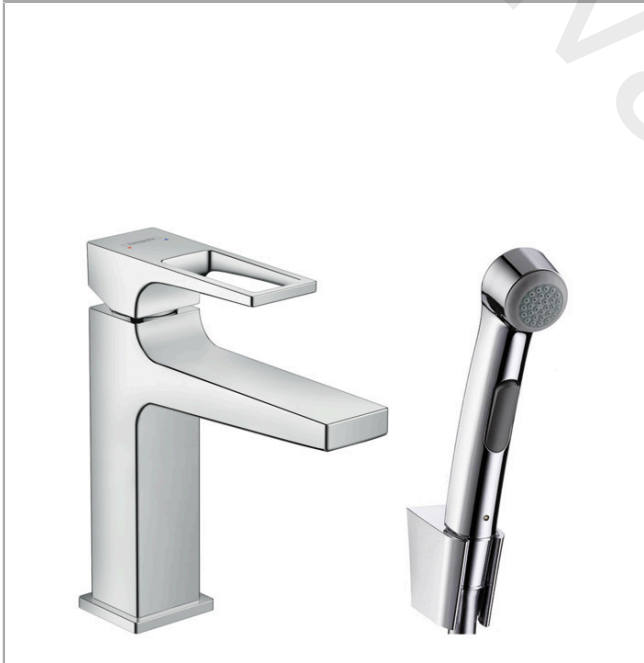

## Metropol

Single lever basin mixer with loop handle with bidette hand shower and shower hose 160 cm

Finish: **Chrome** Article Number: **74522000**

#### product features

- consists of: single lever basin mixer, bidette hand shower, shower holder, shower hose, waste set
- ComfortZone 110
- projection: 135 mm
- spout height: 117 mm
- handle variant: lever handle
- maximum flow rate at 3 bar: 5 l/min
- ceramic cartridge
- temperature limitation adjustable
- suitable for continuous flow water heaters
- push-open waste set G 1¼
- material waste set: metal
- connection type: G ¾ connections
- connection dimension: DN15
- EU taxonomy: max. 6 l/min - Substantial Contribution (SC) possible

### Scale drawing

**Metropol**

**Single lever basin mixer with loop handle with bidette hand shower and shower hose 160 cm**

Finish: **Chrome** Article Number: **74522000**

**Flowchart**

**Metropol**

**Single lever basin mixer with loop handle with bidette hand shower and shower hose 160 cm**

Finish: **Chrome** Article Number: **74522000**

**Exploded Drawing**

Year of production: >01/17

**Metropol****Single lever basin mixer with loop handle with bidette hand shower and shower hose 160 cm**Finish: **Chrome** Article Number: **74522000****Spare part list**