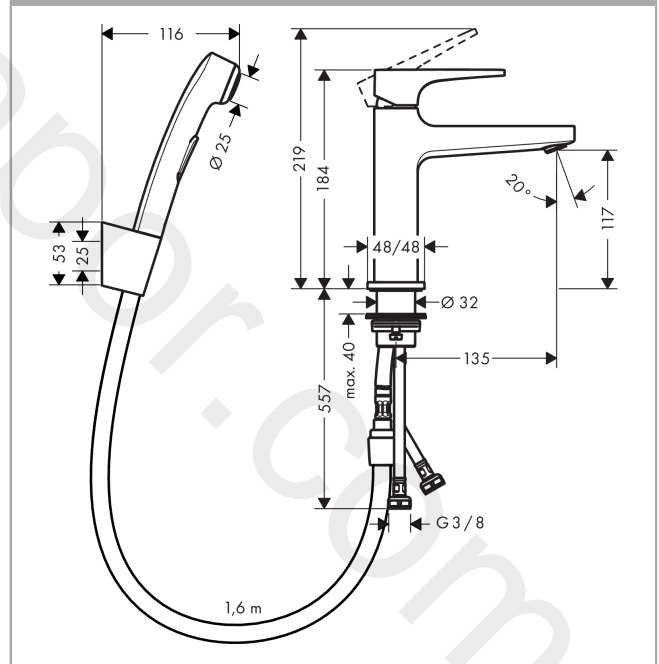

#### product features

- consists of: single lever basin mixer, bidette hand shower, shower holder, shower hose, waste set
- ComfortZone 110
- projection: 135 mm
- spout height: 117 mm
- handle variant: lever handle
- maximum flow rate at 3 bar: 5 l/min
- ceramic cartridge
- temperature limitation adjustable
- suitable for continuous flow water heaters
- push-open waste set G 1¼
- material waste set: metal
- connection type: G ¾ connections
- connection dimension: DN15
- EU taxonomy: max. 6 l/min - Substantial Contribution (SC) possible

### Scale drawing

**Metropol**

**Single lever basin mixer with loop handle with bidette hand shower and shower hose 160 cm**

Finish: **Chrome** Article Number: **74522000**

**Flowchart**

**Metropol**

**Single lever basin mixer with loop handle with bidette hand shower and shower hose 160 cm**

Year of production: &gt;01/17

Pos.	Description	Article Number	Price	PU
1	handle	93009000	£ 79,00	1
2	screw cover	95704000	£ 3,30	1
3	flange	92625000	£ 35,00	1
4	nut	92689000	£ 25,00	1
5	O-ring 27x1,5	92527000	£ 13,30	1
6	O-ring 25x1,5	98146000	£ 3,30	1
7	cartridge, assy	97685000	£ 64,00	1
8	seal	98865000	£ 35,00	1
9	adapter for cartridge	92628000	£ 20,50	1
10	O-ring 23x2	98398000	£ 3,30	1
11	aerator M24x1 (15 l/min)	13913000	£ 14,00	1
12	flat seal	98749000	£ 6,10	1
13	fixing set (Ø 32)	13961000	£ 25,00	1
14	lever collar	97548000	£ 3,30	1
15	connection hose 600 mm M8x0,75 G3/8	96556000	£ 25,00	1
16	O-ring 7x1,5	98422000	£ 3,30	1
17	sealing set	95581000	£ 6,10	1
18	handshower and hose	32128000	£ 110,00	1
19	shower hose Isiflex'B 1,60 m	28276000	£ 38,00	1
20	seal	98058000	£ 3,30	1
21	handshower	96907000	£ 84,00	1
22	shower holder	28331000	£ 43,00	1
23	guide	98918000	£ 3,30	1
24	filter packing	94246000	£ 3,30	1
a	push-open waste set	50105000	£ 40,00	1
b	fixation extension 35 mm	13898000	£ 79,00	1