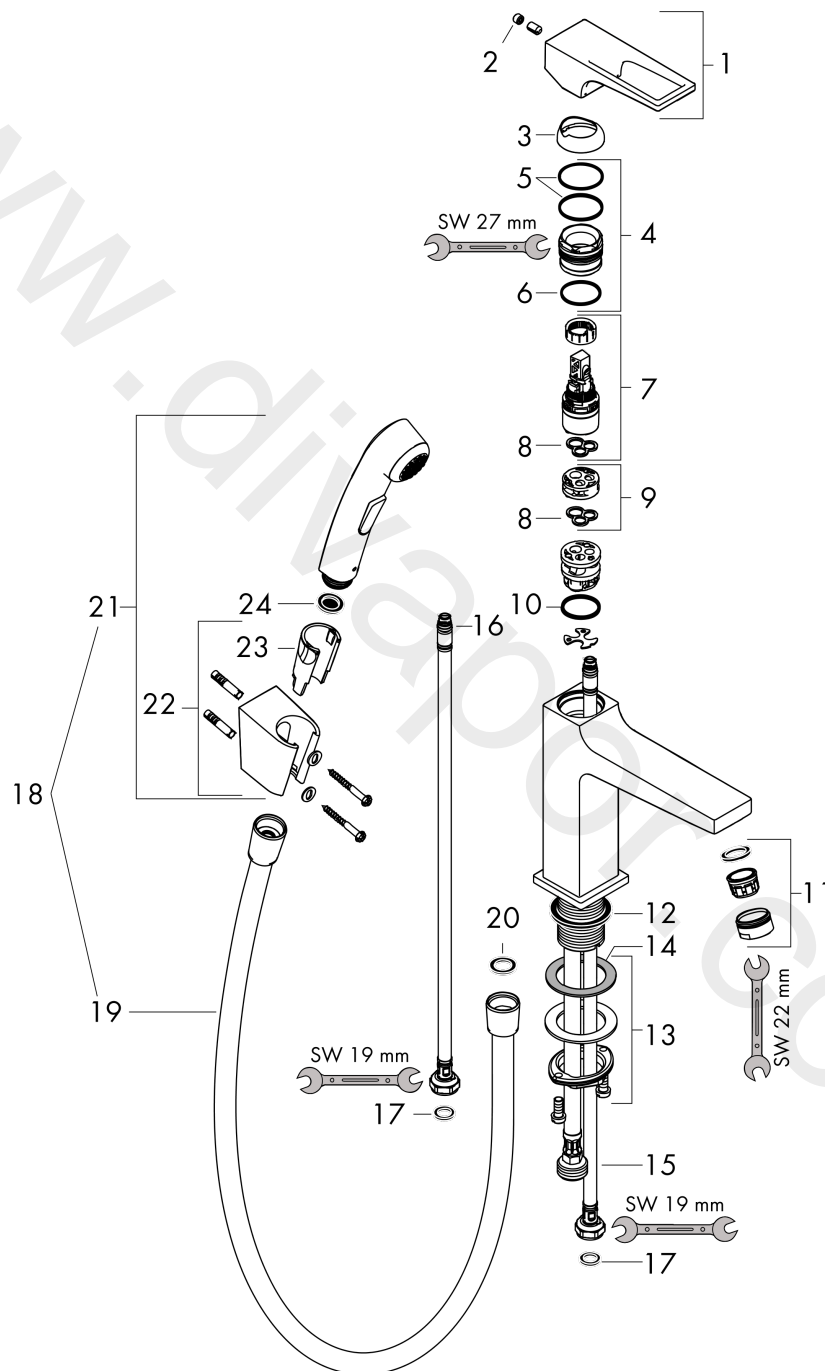

### Scale drawing

**Metropol**

**Single lever basin mixer with loop handle with bidette hand shower and shower hose 160 cm**

Finish: **Chrome** Article Number: **74522000**

**Flowchart**

**Metropol**

**Single lever basin mixer with loop handle with bidette hand shower and shower hose 160 cm**

Finish: **Chrome** Article Number: **74522000**

**Exploded Drawing**

Year of production: >01/17

**Metropol****Single lever basin mixer with loop handle with bidette hand shower and shower hose 160 cm**Finish: **Chrome** Article Number: **74522000****Spare part list**

Year of production: &gt;01/17

Pos.	Description	Article Number	Price	PU
1	handle	93009000	£ 79,00	1
2	screw cover	95704000	£ 3,30	1
3	flange	92625000	£ 35,00	1
4	nut	92689000	£ 25,00	1
5	O-ring 27x1,5	92527000	£ 13,30	1
6	O-ring 25x1,5	98146000	£ 3,30	1
7	cartridge, assy	97685000	£ 64,00	1
8	seal	98865000	£ 35,00	1
9	adapter for cartridge	92628000	£ 20,50	1
10	O-ring 23x2	98398000	£ 3,30	1
11	aerator M24x1 (15 l/min)	13913000	£ 14,00	1
12	flat seal	98749000	£ 6,10	1
13	fixing set (Ø 32)	13961000	£ 25,00	1
14	lever collar	97548000	£ 3,30	1
15	connection hose 600 mm M8x0,75 G3/8	96556000	£ 25,00	1
16	O-ring 7x1,5	98422000	£ 3,30	1
17	sealing set	95581000	£ 6,10	1
18	handshower and hose	32128000	£ 110,00	1
19	shower hose Isiflex'B 1,60 m	28276000	£ 38,00	1
20	seal	98058000	£ 3,30	1
21	handshower	96907000	£ 84,00	1
22	shower holder	28331000	£ 43,00	1
23	guide	98918000	£ 3,30	1
24	filter packing	94246000	£ 3,30	1
a	push-open waste set	50105000	£ 40,00	1
b	fixation extension 35 mm	13898000	£ 79,00	1