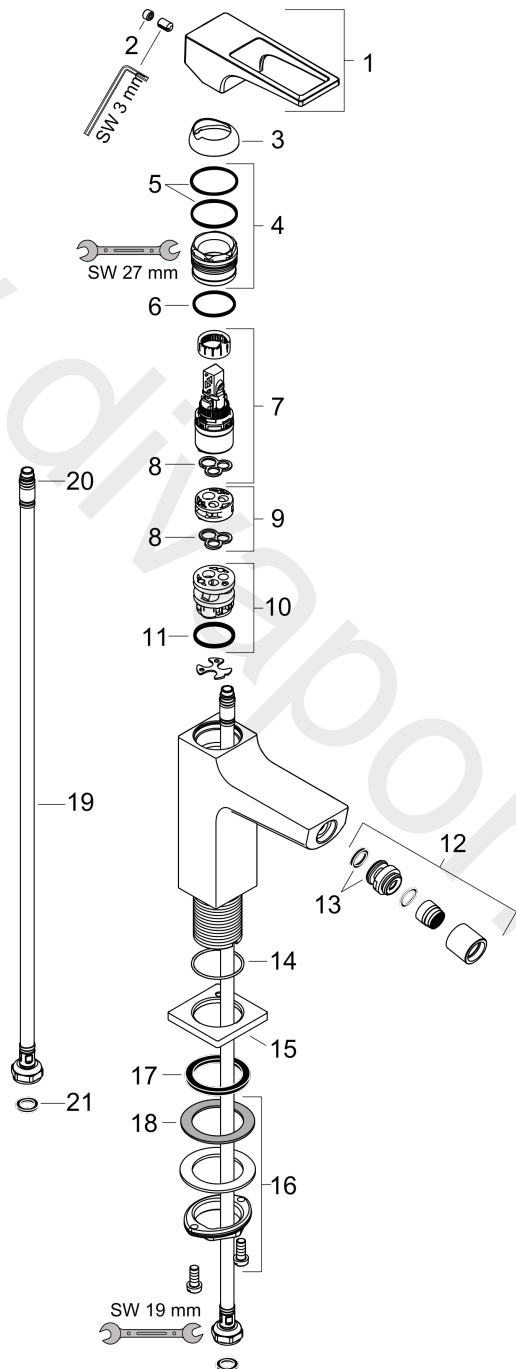

Metropol

Single lever bidet mixer with loop handle and push-open waste set

Finish: **Chrome** Article Number: **74520000**

Description

product features

- consists of: single lever bidet mixer, waste set
- projection: 129 mm
- spout height: 100 mm
- ball-pivot joint
- spray type: laminar spray
- maximum flow rate at 3 bar: 7,5 l/min
- ceramic cartridge
- temperature limitation adjustable
- suitable for continuous flow water heaters
- material waste set: metal
- connection type: G 3/8 connections
- connection dimension: DN15

Article Details

Price excl. VAT

512,50 £

Product image

Scale drawing

Flowchart

Metropol
Single lever bidet mixer with loop handle and push-open waste set
 Finish: **Chrome** Article Number: **74520000**

Exploded Drawing

Year of production: >01/17

Metropol**Single lever bidet mixer with loop handle and push-open waste set**Finish: **Chrome** Article Number: **74520000****Spare part list**

Year of production: >01/17

Pos.	Description	Article Number	Price	PU
1	handle	93009000	£ 79,00	1
2	screw cover	95704000	£ 3,30	1
3	flange	92625000	£ 35,00	1
4	nut	92689000	£ 25,00	1
5	O-ring 27x1,5	92527000	£ 13,30	1
6	O-ring 25x1,5	98146000	£ 3,30	1
7	cartridge, assy	97685000	£ 64,00	1
8	seal	98865000	£ 35,00	1
9	adapter for cartridge	92628000	£ 20,50	1
10	adapter for cartridge	98866000	£ 35,00	1
11	O-ring 23x2	98398000	£ 3,30	1
12	aerator laminar M16x1 (7 l/min)	97360000	£ 43,00	1
13	ball joint	97362000	£ 43,00	1
14	O-ring 32x1,5	92936000	£ 3,30	1
15	escutcheon	93048000	£ 43,00	1
16	flat seal	98749000	£ 6,10	1
17	fixing set (Ø 32)	13961000	£ 25,00	1
18	lever collar	97548000	£ 3,30	1
19	connection hose 450 mm M8x0,75 G3/8	97206000	£ 35,00	1
20	O-ring 6,6x1,6	93019000	£ 3,30	1
21	sealing set	95581000	£ 6,10	1
a	push-open waste set	50100000	£ 78,00	1
b	fixation extension 35 mm	13898000	£ 79,00	1