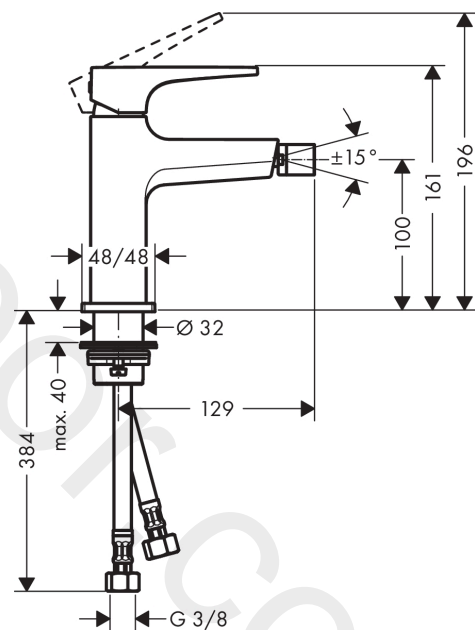

Metropol

Single lever bidet mixer with loop handle and push-open waste set

Finish: **Chrome** Article Number: **74520000**

Description

product features

- consists of: single lever bidet mixer, waste set
- projection: 129 mm
- spout height: 100 mm
- ball-pivot joint
- spray type: laminar spray
- maximum flow rate at 3 bar: 7,5 l/min
- ceramic cartridge
- temperature limitation adjustable
- suitable for continuous flow water heaters
- material waste set: metal
- connection type: G 3/8 connections
- connection dimension: DN15

Article Details

Price excl. VAT

512,50 £

Product image

Scale drawing

Flowchart

Metropol
Single lever bidet mixer with loop handle and push-open waste set
 Finish: **Chrome** Article Number: **74520000**

Exploded Drawing

Year of production: >01/17

Metropol**Single lever bidet mixer with loop handle and push-open waste set**Finish: **Chrome** Article Number: **74520000****Spare part list**

Year of production: >01/17

Pos.	Description	Article Number	Price	PU
1	handle	93009000	£ 79,00	1
2	screw cover	95704000	£ 3,30	1
3	flange	92625000	£ 35,00	1
4	nut	92689000	£ 25,00	1
5	O-ring 27x1,5	92527000	£ 13,30	1
6	O-ring 25x1,5	98146000	£ 3,30	1
7	cartridge, assy	97685000	£ 64,00	1
8	seal	98865000	£ 35,00	1
9	adapter for cartridge	92628000	£ 20,50	1
10	adapter for cartridge	98866000	£ 35,00	1
11	O-ring 23x2	98398000	£ 3,30	1
12	aerator laminar M16x1 (7 l/min)	97360000	£ 43,00	1
13	ball joint	97362000	£ 43,00	1
14	O-ring 32x1,5	92936000	£ 3,30	1
15	escutcheon	93048000	£ 43,00	1
16	flat seal	98749000	£ 6,10	1
17	fixing set (Ø 32)	13961000	£ 25,00	1
18	lever collar	97548000	£ 3,30	1
19	connection hose 450 mm M8x0,75 G3/8	97206000	£ 35,00	1
20	O-ring 6,6x1,6	93019000	£ 3,30	1
21	sealing set	95581000	£ 6,10	1
a	push-open waste set	50100000	£ 78,00	1
b	fixation extension 35 mm	13898000	£ 79,00	1