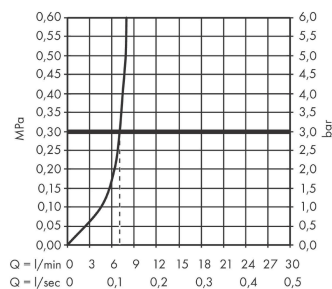

Metropol

Single lever bidet mixer with loop handle and push-open waste set

Finish: **Chrome** Article Number: **74520000**

Description

product features

- consists of: single lever bidet mixer, waste set
- projection: 129 mm
- spout height: 100 mm
- ball-pivot joint
- spray type: laminar spray
- maximum flow rate at 3 bar: 7,5 l/min
- ceramic cartridge
- temperature limitation adjustable
- suitable for continuous flow water heaters
- material waste set: metal
- connection type: G 3/8 connections
- connection dimension: DN15

Article Details

Price excl. VAT

512,50 £

Product image

Scale drawing

Flowchart

Metropol
Single lever bidet mixer with loop handle and push-open waste set
 Finish: **Chrome** Article Number: **74520000**

Exploded Drawing