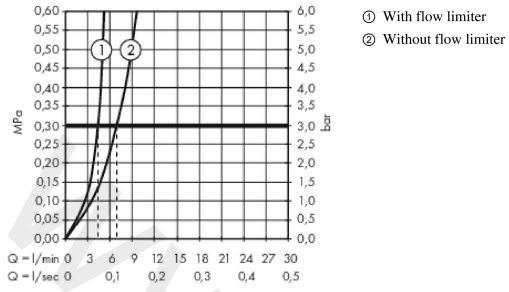

Metropol

3-hole basin mixer 160 with loop handles and push-open waste set

Finish: **Chrome** Article Number: **74515000**

Flowchart

Metropol
3-hole basin mixer 160 with loop handles and push-open waste set
 Finish: **Chrome** Article Number: **74515000**

Exploded Drawing

Year of production: >04/17

Metropol

3-hole basin mixer 160 with loop handles and push-open waste set

Finish: **Chrome** Article Number: **74515000**

Spare part list

Year of production: >04/17

Pos.	Description	Article Number	Price	PU
1	handle for hot water	92918000	£ 64,00	1
2	handle for cold water	92919000	£ 64,00	1
3	O-Ring 14x1,5	98201000	£ 3,30	1
4	escutcheon	92915000	£ 51,00	1
5	O-ring 33x2,5	92907000	£ 3,30	1
6	handle fixing set	98932000	£ 16,10	1
7	shut off unit right closing	98817000	£ 35,00	1
8	shut off unit left closing	95366000	£ 43,00	1
9	connection hose 400 mm M10x1	92914000	£ 64,00	1
10	connection hose 450 mm M8x0,75 G3/8	97206000	£ 35,00	1
11	O-ring 7x1,5	98422000	£ 3,30	1
12	sealing set	95581000	£ 6,10	1
13	fixing set (Ø 28)	92909000	£ 43,00	1
14	spout 160 mm	93158000	£ 445,00	1
15	aerator M24x1 (5 l/min)	92996000	£ 35,00	1
16	service tool	95661000	£ 6,10	1
17	O-ring 21x1,5	98219000	£ 3,30	1
18	escutcheon for spout	92906000	£ 96,00	1
19	connection hose 200 mm M10x1	92913000	£ 51,00	1
20	flat seal	98749000	£ 6,10	1
21	O-ring 26x4	92191000	-	1
22	hose connection angel	92905000	£ 43,00	1
a	push-open waste set	50100000	£ 78,00	1