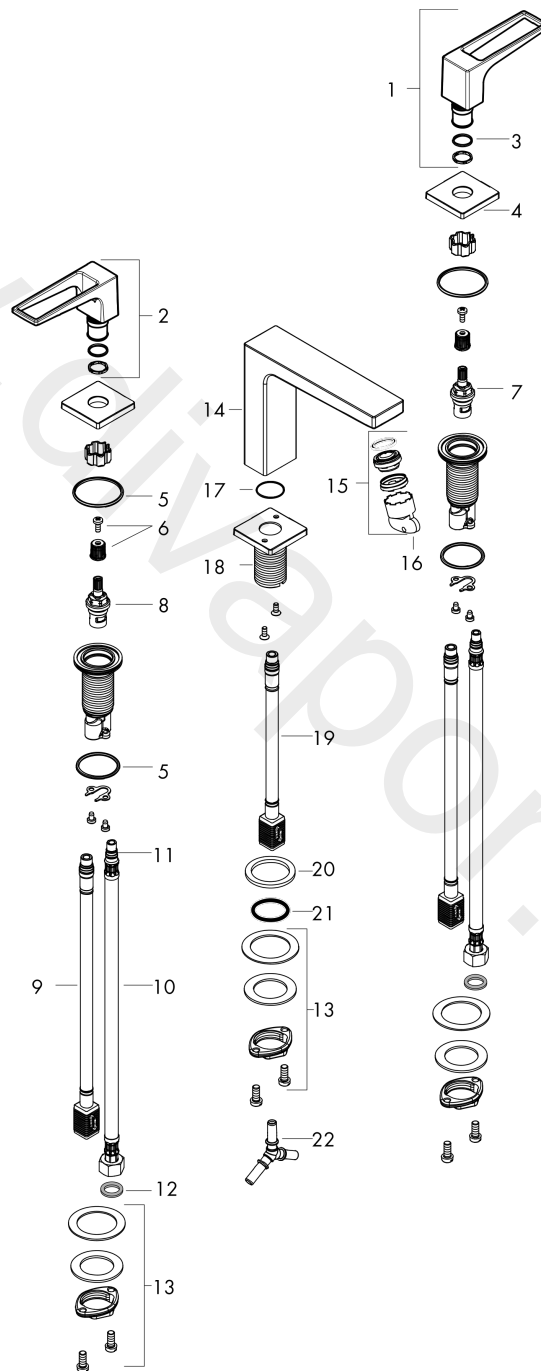

Metropol

3-hole basin mixer 160 with loop handles and push-open waste set

Finish: **Chrome** Article Number: **74515000**

Flowchart

Metropol
3-hole basin mixer 160 with loop handles and push-open waste set
 Finish: **Chrome** Article Number: **74515000**

Exploded Drawing

Year of production: >04/17

Metropol

3-hole basin mixer 160 with loop handles and push-open waste set

Finish: **Chrome** Article Number: **74515000**

Spare part list

Year of production: >04/17

Pos.	Description	Article Number	Price	PU
1	handle for hot water	92918000	£ 64,00	1
2	handle for cold water	92919000	£ 64,00	1
3	O-Ring 14x1,5	98201000	£ 3,30	1
4	escutcheon	92915000	£ 51,00	1
5	O-ring 33x2,5	92907000	£ 3,30	1
6	handle fixing set	98932000	£ 16,10	1
7	shut off unit right closing	98817000	£ 35,00	1
8	shut off unit left closing	95366000	£ 43,00	1
9	connection hose 400 mm M10x1	92914000	£ 64,00	1
10	connection hose 450 mm M8x0,75 G3/8	97206000	£ 35,00	1
11	O-ring 7x1,5	98422000	£ 3,30	1
12	sealing set	95581000	£ 6,10	1
13	fixing set (Ø 28)	92909000	£ 43,00	1
14	spout 160 mm	93158000	£ 445,00	1
15	aerator M24x1 (5 l/min)	92996000	£ 35,00	1
16	service tool	95661000	£ 6,10	1
17	O-ring 21x1,5	98219000	£ 3,30	1
18	escutcheon for spout	92906000	£ 96,00	1
19	connection hose 200 mm M10x1	92913000	£ 51,00	1
20	flat seal	98749000	£ 6,10	1
21	O-ring 26x4	92191000	-	1
22	hose connection angel	92905000	£ 43,00	1
a	push-open waste set	50100000	£ 78,00	1