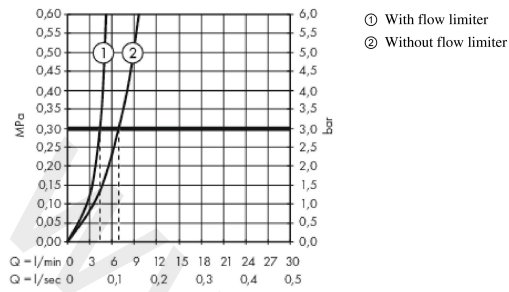

Metropol

3-hole basin mixer 110 with loop handles and push-open waste set

Finish: **Chrome** Article Number: **74514000**

Description

product features

- consists of: 3-hole basin mixer, waste set
- ComfortZone 110
- projection: 132 mm
- spout height: 109 mm
- handle variant: lever handle
- maximum flow rate at 3 bar: 5 l/min
- ceramic valves hot/cold 90°
- suitable for continuous flow water heaters
- push-open waste set G 1¼
- material waste set: metal
- connection type: G ¾ connections
- connection dimension: DN15
- WRAS 1903348

Article Details

Price excl. VAT

512,50 £

Technology

Product image

Scale drawing

Metropol
3-hole basin mixer 110 with loop handles and push-open waste set
 Finish: **Chrome** Article Number: **74514000**

Flowchart