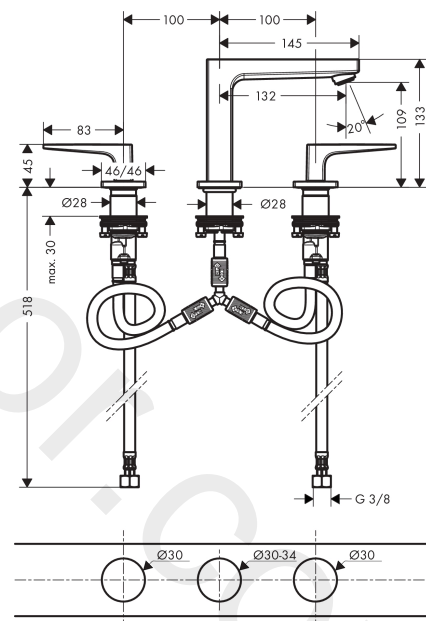

Scale drawing