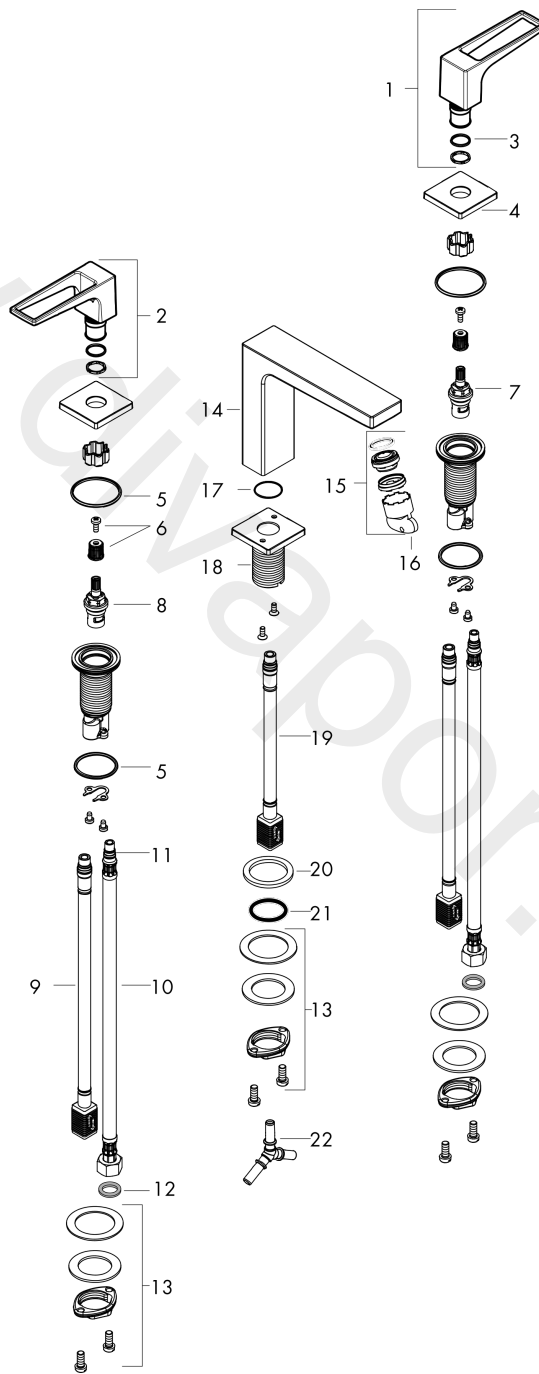

Metropol

3-hole basin mixer 110 with loop handles and push-open waste set

Finish: **Chrome** Article Number: **74514000**

Description

product features

- consists of: 3-hole basin mixer, waste set
- ComfortZone 110
- projection: 132 mm
- spout height: 109 mm
- handle variant: lever handle
- maximum flow rate at 3 bar: 5 l/min
- ceramic valves hot/cold 90°
- suitable for continuous flow water heaters
- push-open waste set G 1¼
- material waste set: metal
- connection type: G ¾ connections
- connection dimension: DN15
- WRAS 1903348

Metropol
3-hole basin mixer 110 with loop handles and push-open waste set
 Finish: **Chrome** Article Number: **74514000**

Exploded Drawing

Year of production: >04/17

Metropol

3-hole basin mixer 110 with loop handles and push-open waste set

Finish: **Chrome** Article Number: **74514000**

Spare part list

Year of production: >04/17

Pos.	Description	Article Number	Price	PU
1	handle for cold water	92919000	£ 64,00	1
2	handle for hot water	92918000	£ 64,00	1
3	O-Ring 14x1,5	98201000	£ 3,30	1
4	escutcheon	92915000	£ 51,00	1
5	O-ring 33x2,5	92907000	£ 3,30	1
6	handle fixing set	98932000	£ 16,10	1
7	shut off unit left closing	95366000	£ 43,00	1
8	shut off unit right closing	98817000	£ 35,00	1
9	connection hose 400 mm M10x1	92914000	£ 64,00	1
10	connection hose 450 mm M8x0,75 G3/8	97206000	£ 35,00	1
11	O-ring 7x1,5	98422000	£ 3,30	1
12	sealing set	95581000	£ 6,10	1
13	fixing set (Ø 28)	92909000	£ 43,00	1
14	spout 110 mm	93157000	£ 370,00	1
15	aerator M24x1 (5 l/min)	92996000	£ 35,00	1
16	service tool	95661000	£ 6,10	1
17	O-ring 21x1,5	98219000	£ 3,30	1
18	escutcheon for spout	92906000	£ 96,00	1
19	connection hose 200 mm M10x1	92913000	£ 51,00	1
20	flat seal	98749000	£ 6,10	1
21	O-ring 26x4	92191000	-	1
22	hose connection angel	92905000	£ 43,00	1
a	push-open waste set	50100000	£ 78,00	1