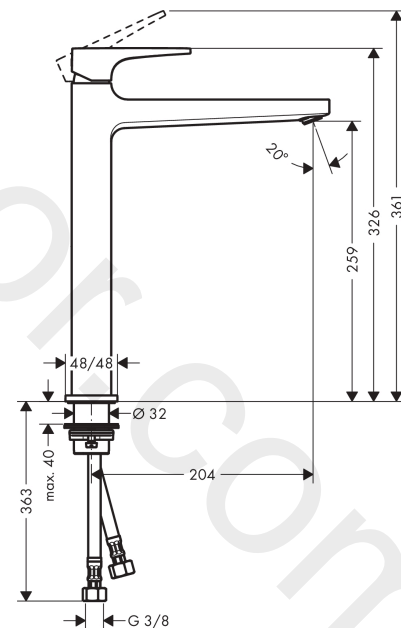

Scale drawing