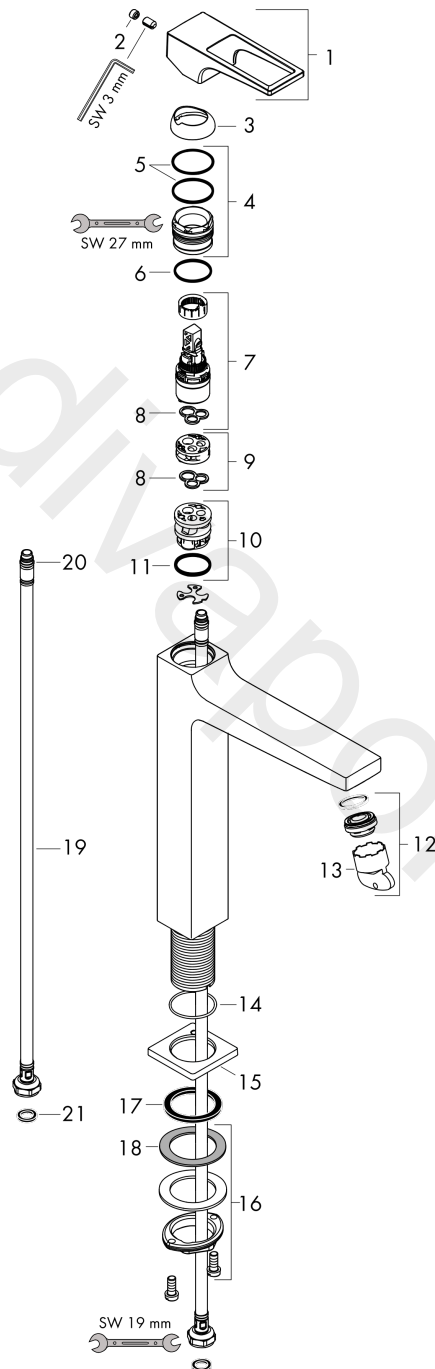

Metropol

Single lever basin mixer 260 with loop handle for wash bowls with push-open waste set

Finish: **Chrome** Article Number: **74512000**

Description

product features

- consists of: single lever basin mixer, waste set
- ComfortZone 260
- projection: 204 mm
- spout height: 259 mm
- handle variant: lever handle
- spray type: normal spray
- maximum flow rate at 3 bar: 5 l/min
- ceramic cartridge
- temperature limitation adjustable
- suitable for continuous flow water heaters
- push-open waste set G 1¼
- material waste set: metal
- connection type: G ¾ connections
- connection dimension: DN15
- WRAS 2305039
- WRAS 2305039 - Approval letter 2305039

Finish: **Chrome** Article Number: **74512000**

Exploded Drawing

Year of production: >01/17

Metropol**Single lever basin mixer 260 with loop handle for wash bowls with push-open waste set**Finish: **Chrome** Article Number: **74512000****Spare part list**

Year of production: >01/17

Pos.	Description	Article Number	Price	PU
1	handle	93009000	£ 79,00	1
2	screw cover	95704000	£ 3,30	1
3	flange	92625000	£ 35,00	1
4	nut	92689000	£ 25,00	1
5	O-ring 27x1,5	92527000	£ 13,30	1
6	O-ring 25x1,5	98146000	£ 3,30	1
7	cartridge, assy	97685000	£ 64,00	1
8	seal	98865000	£ 35,00	1
9	adapter for cartridge	92628000	£ 20,50	1
10	adapter for cartridge	98866000	£ 35,00	1
11	O-ring 23x2	98398000	£ 3,30	1
12	aerator M24x1 (5 l/min)	92996000	£ 35,00	1
13	service tool	95661000	£ 6,10	1
14	O-ring 32x1,5	92936000	£ 3,30	1
15	escutcheon	93048000	£ 43,00	1
16	fixing set (Ø 32)	13961000	£ 25,00	1
17	flat seal	98749000	£ 6,10	1
18	lever collar	97548000	£ 3,30	1
19	connection hose 600 mm M8x0,75 G3/8	96556000	£ 25,00	1
20	O-ring 6,6x1,6	93019000	£ 3,30	1
21	sealing set	95581000	£ 6,10	1
a	push-open waste set	50100000	£ 78,00	1
b	fixation extension 35 mm	13898000	£ 79,00	1